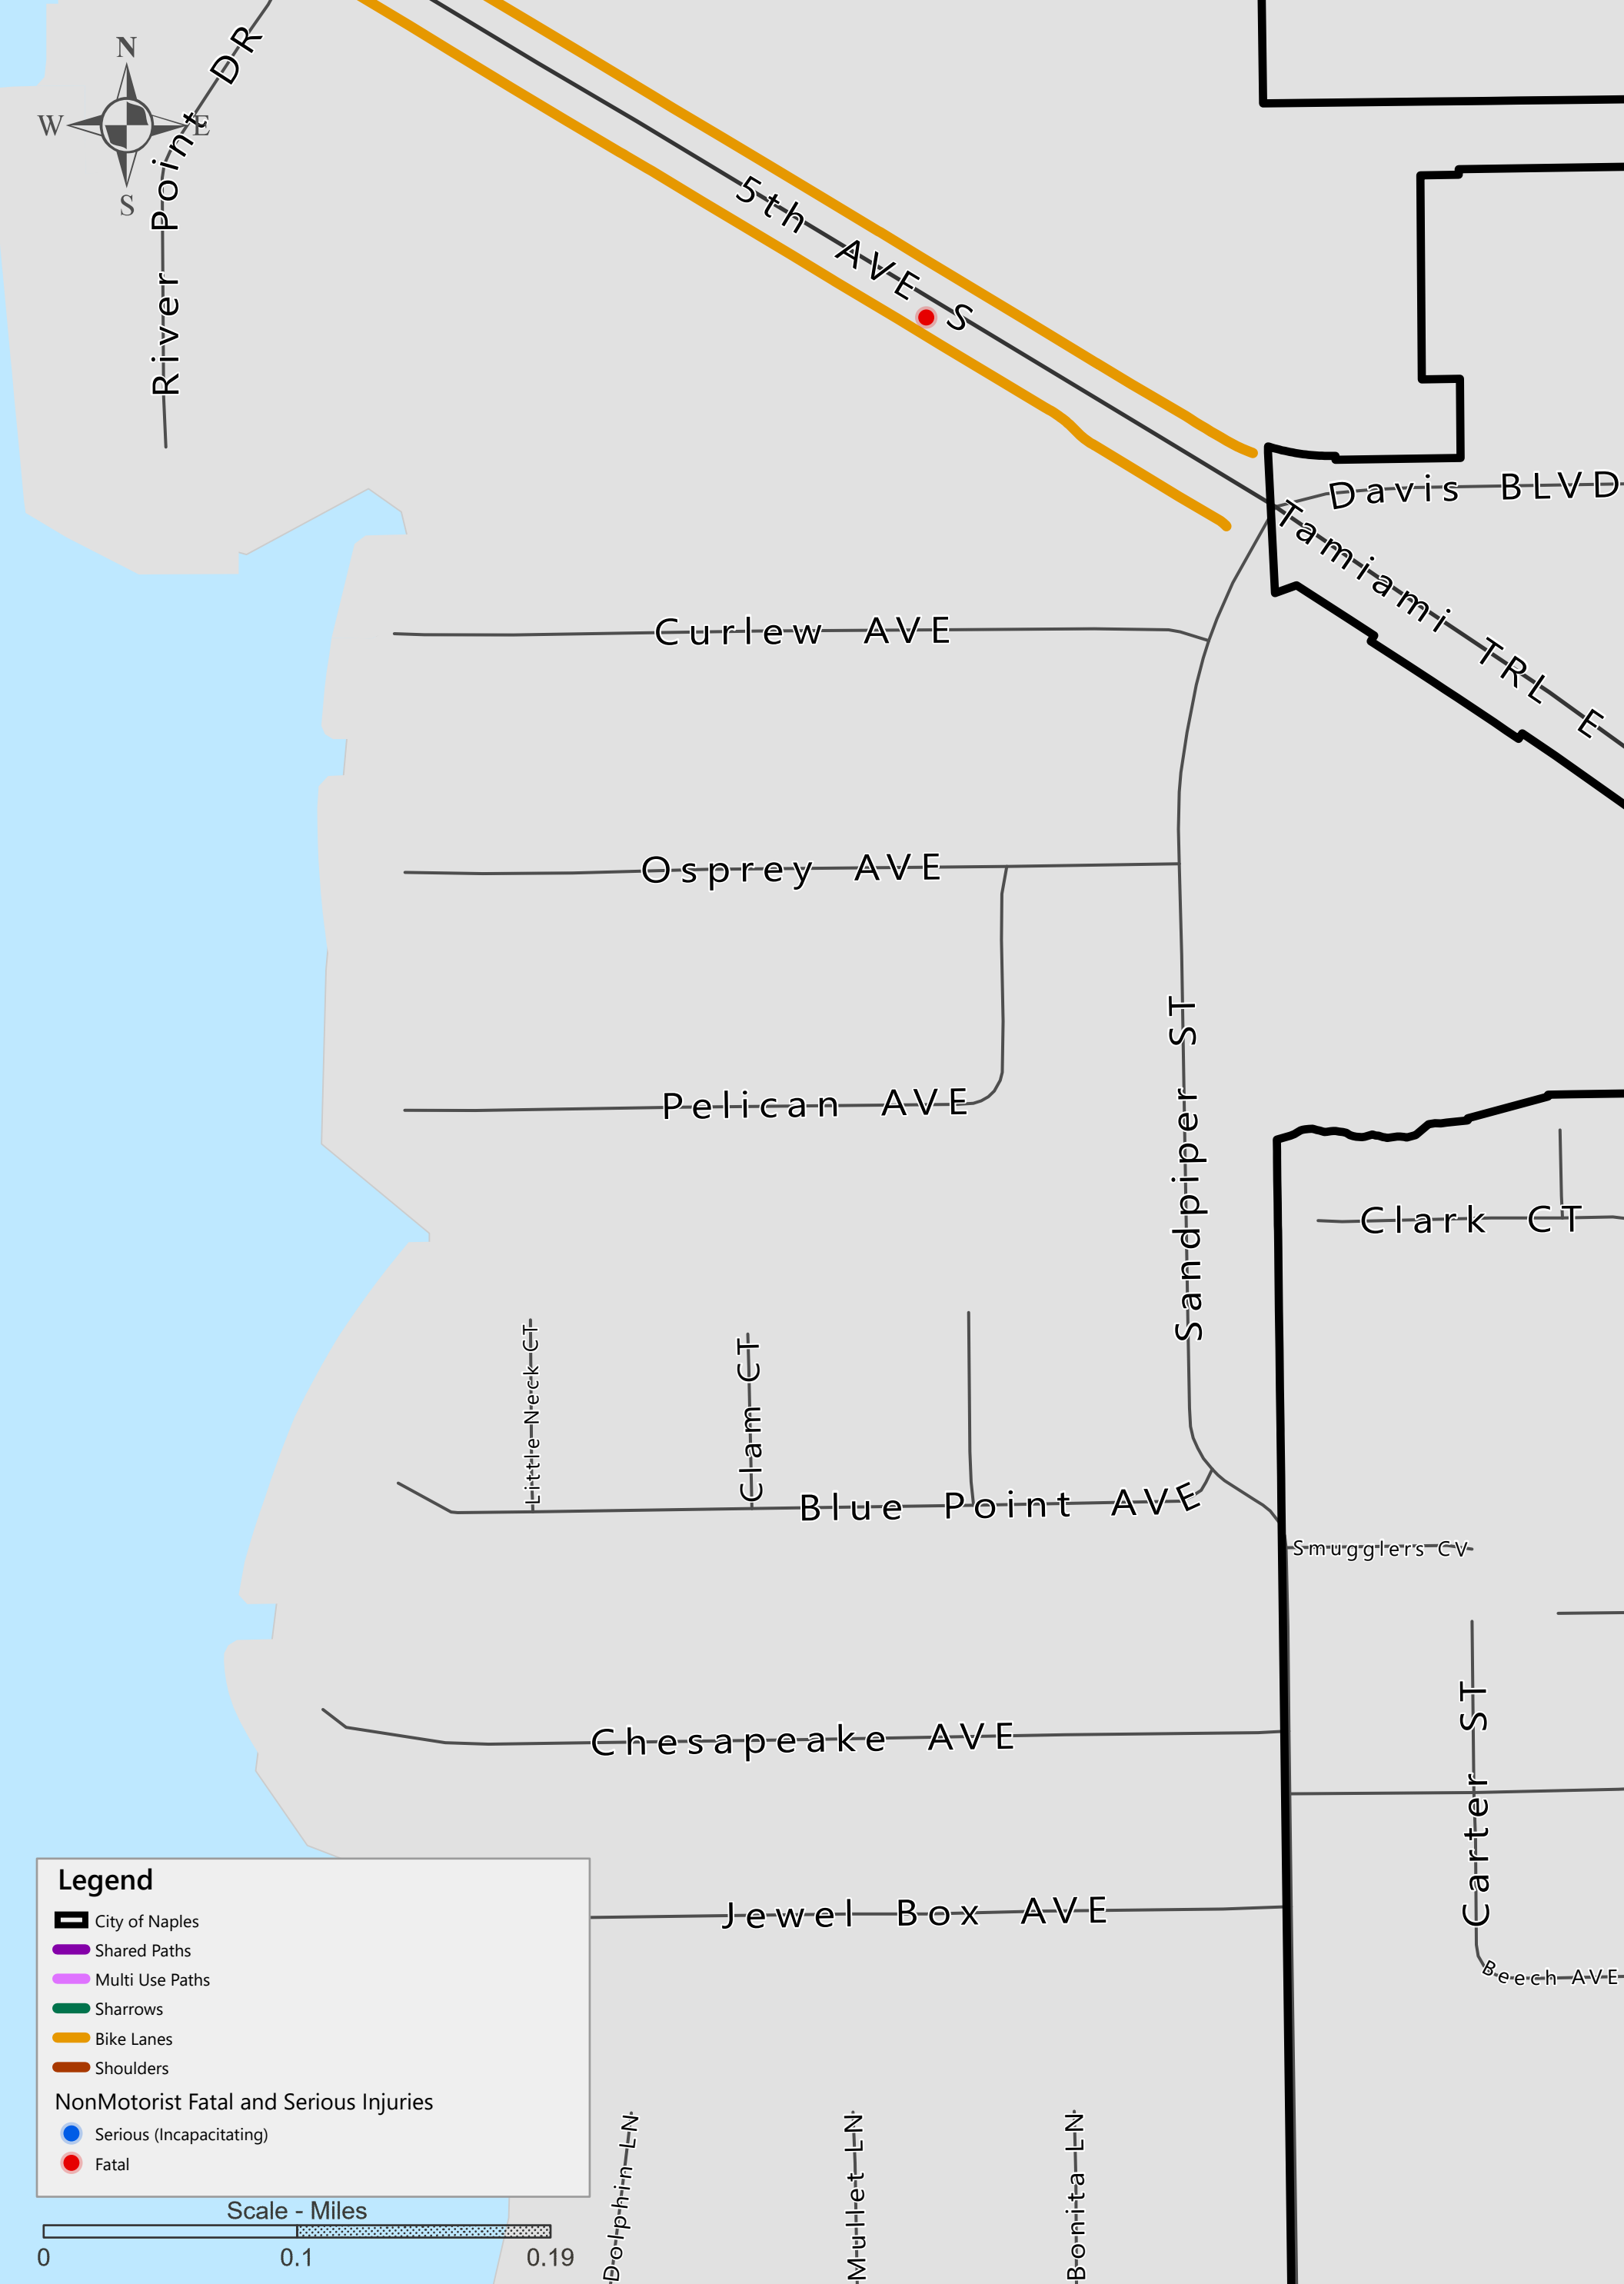

Existing Bike Network and Crash Data

Pedestrian & Bicycle Master Plan

City of Naples

Extent: Aqualine Shores

Existing Bike Network and Crash Data

Pedestrian & Bicycle Master Plan

City of Naples

Extent: Bears Paw

- Serious (Incapacitating)
- Fatal

Existing Bike Network and Crash Data

Pedestrian & Bicycle Master Plan

City of Naples

Extent: Coquina Sands

Existing Bike Network and Crash Data

Pedestrian & Bicycle Master Plan

City of Naples

Extent: Downtown

Existing Bike Network and Crash Data

Pedestrian & Bicycle Master Plan

City of Naples

Extent: Moorings and Harbour Dr Gulf Shore

Existing Bike Network and Crash Data

Pedestrian & Bicycle Master Plan

City of Naples

Extent: Old Naples

Existing Bike Network and Crash Data

Pedestrian & Bicycle Master Plan City of Naples

Extent: Oyster Bay

Existing Bike Network and Crash Data

Pedestrian & Bicycle Master Plan