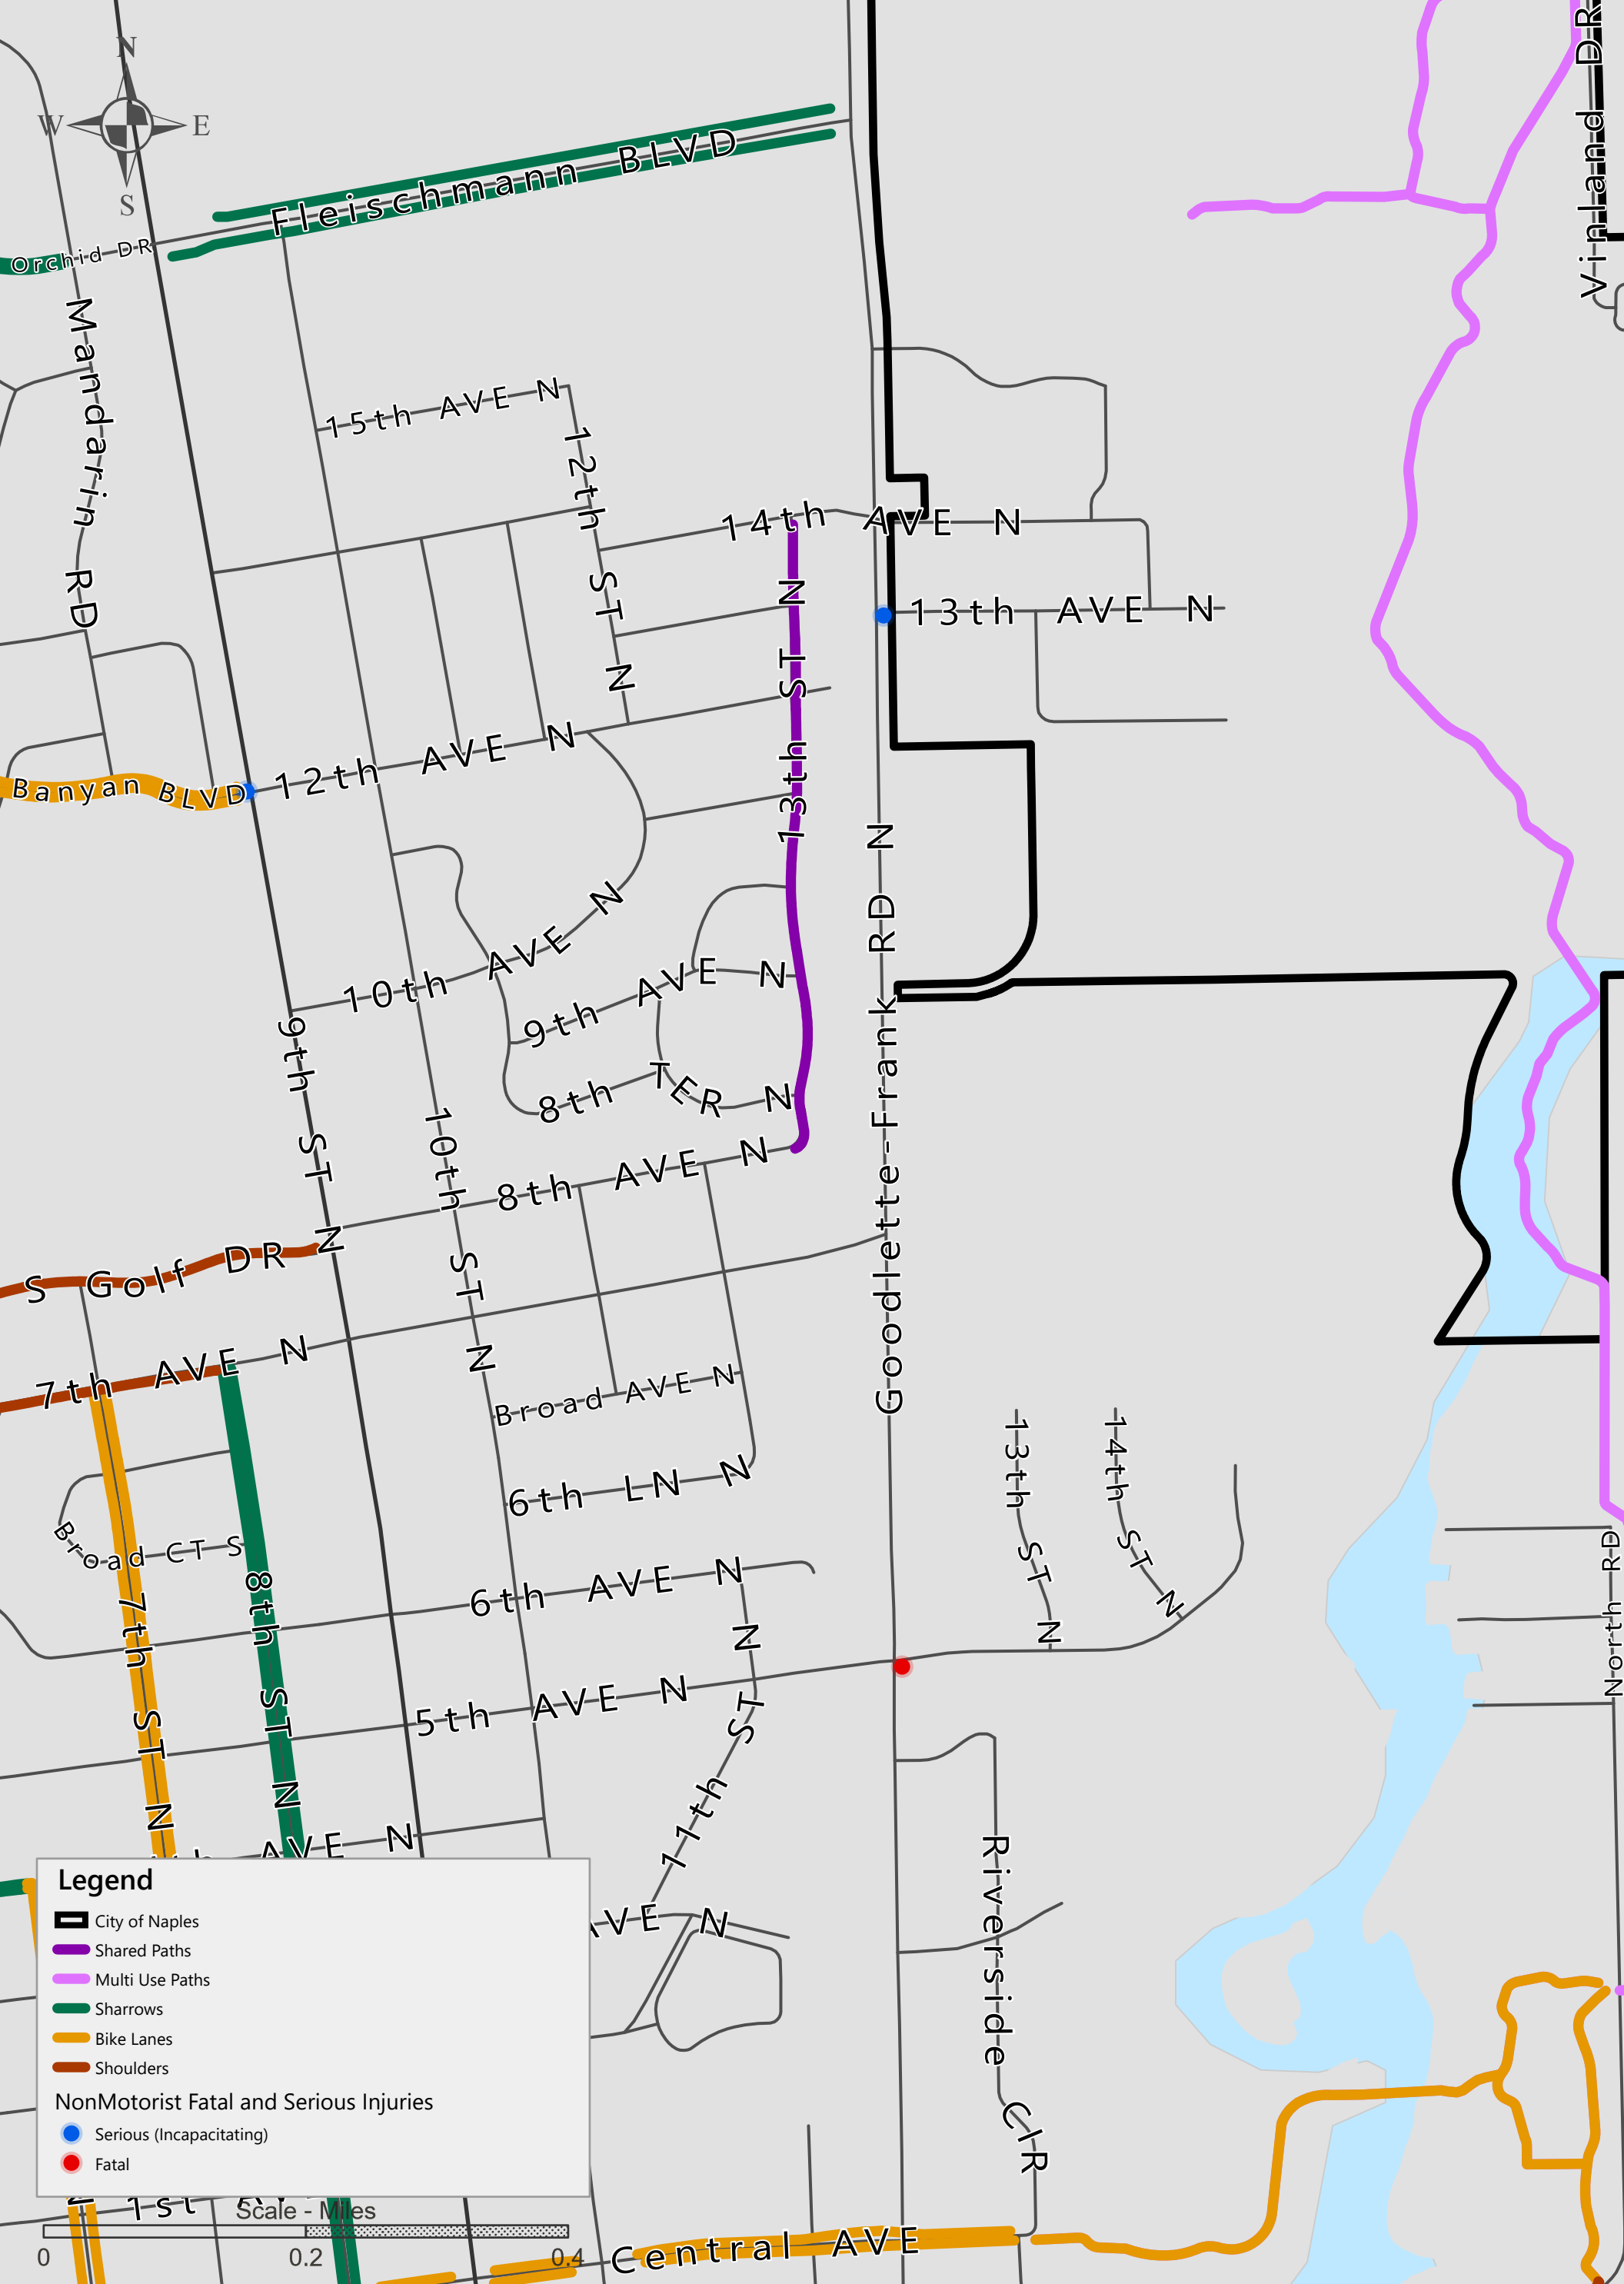

Existing Bike Network and Crash Data

Pedestrian & Bicycle Master Plan

City of Naples

Extent: Aqualine Shores

Existing Bike Network and Crash Data

Pedestrian & Bicycle Master Plan

City of Naples

Extent: Bears Paw

City of Naples

Extent: Downtown

Existing Bike Network and Crash Data

Pedestrian & Bicycle Master Plan

City of Naples

Extent: Moorings and Harbour Dr Gulf Shore

Existing Bike Network and Crash Data

Pedestrian & Bicycle Master Plan

City of Naples

Extent: Old Naples

Existing Bike Network and Crash Data

Pedestrian & Bicycle Master Plan City of Naples

Extent: Oyster Bay

Existing Bike Network and Crash Data

Pedestrian & Bicycle Master Plan

Existing Bike Network and Crash Data

Pedestrian & Bicycle Master Plan

City of Naples

Extent: Port Royal

Existing Bike Network and Crash Data

Pedestrian & Bicycle Master Plan

City of Naples

Extent: River Park and Lake Park