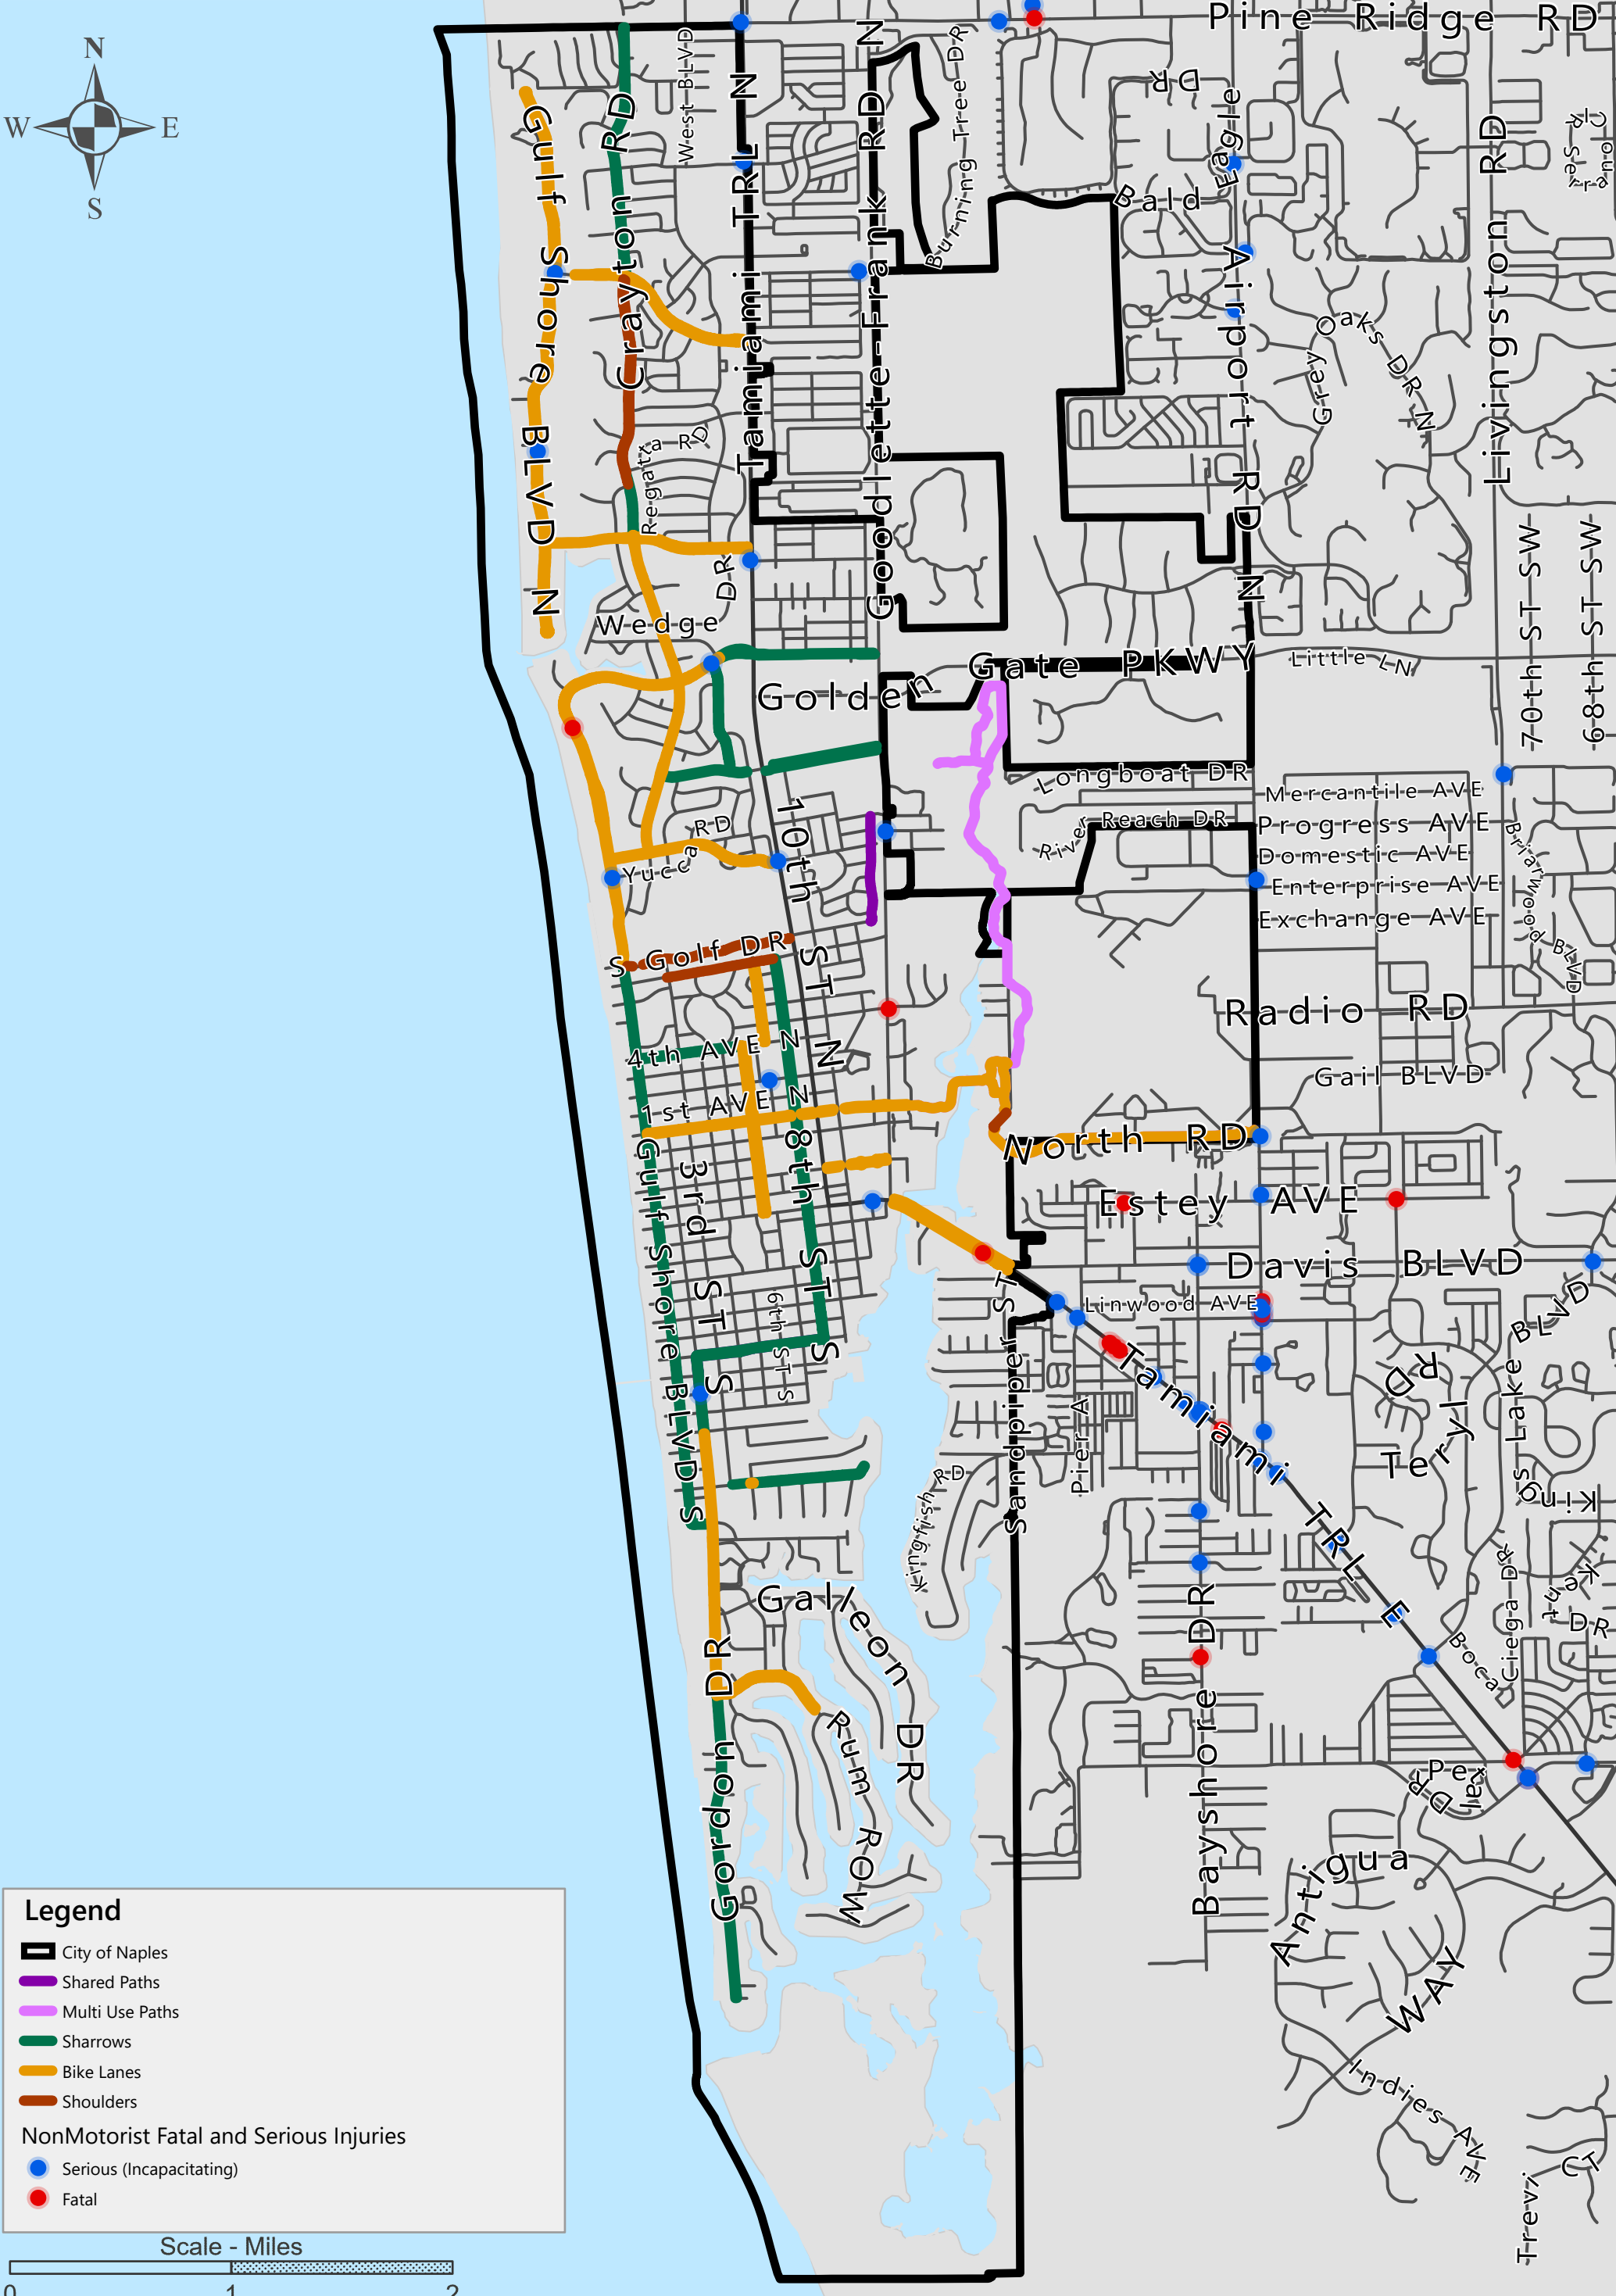

Existing Bike Network and Crash Data

Pedestrian & Bicycle Master Plan

City of Naples

Extent: Aqualine Shores

Existing Bike Network and Crash Data

Pedestrian & Bicycle Master Plan

City of Naples

Extent: Bears Paw

- Serious (Incapacitating)
- Fatal

Existing Bike Network and Crash Data

Pedestrian & Bicycle Master Plan

City of Naples

Extent: Coquina Sands

Existing Bike Network and Crash Data

Pedestrian & Bicycle Master Plan

City of Naples

Extent: Downtown

Existing Bike Network and Crash Data

Pedestrian & Bicycle Master Plan

City of Naples

Extent: Moorings and Harbour Dr Gulf Shore

Existing Bike Network and Crash Data

Pedestrian & Bicycle Master Plan

City of Naples

Extent: Old Naples

Existing Bike Network and Crash Data

Pedestrian & Bicycle Master Plan City of Naples

Extent: Oyster Bay

Existing Bike Network and Crash Data

Pedestrian & Bicycle Master Plan