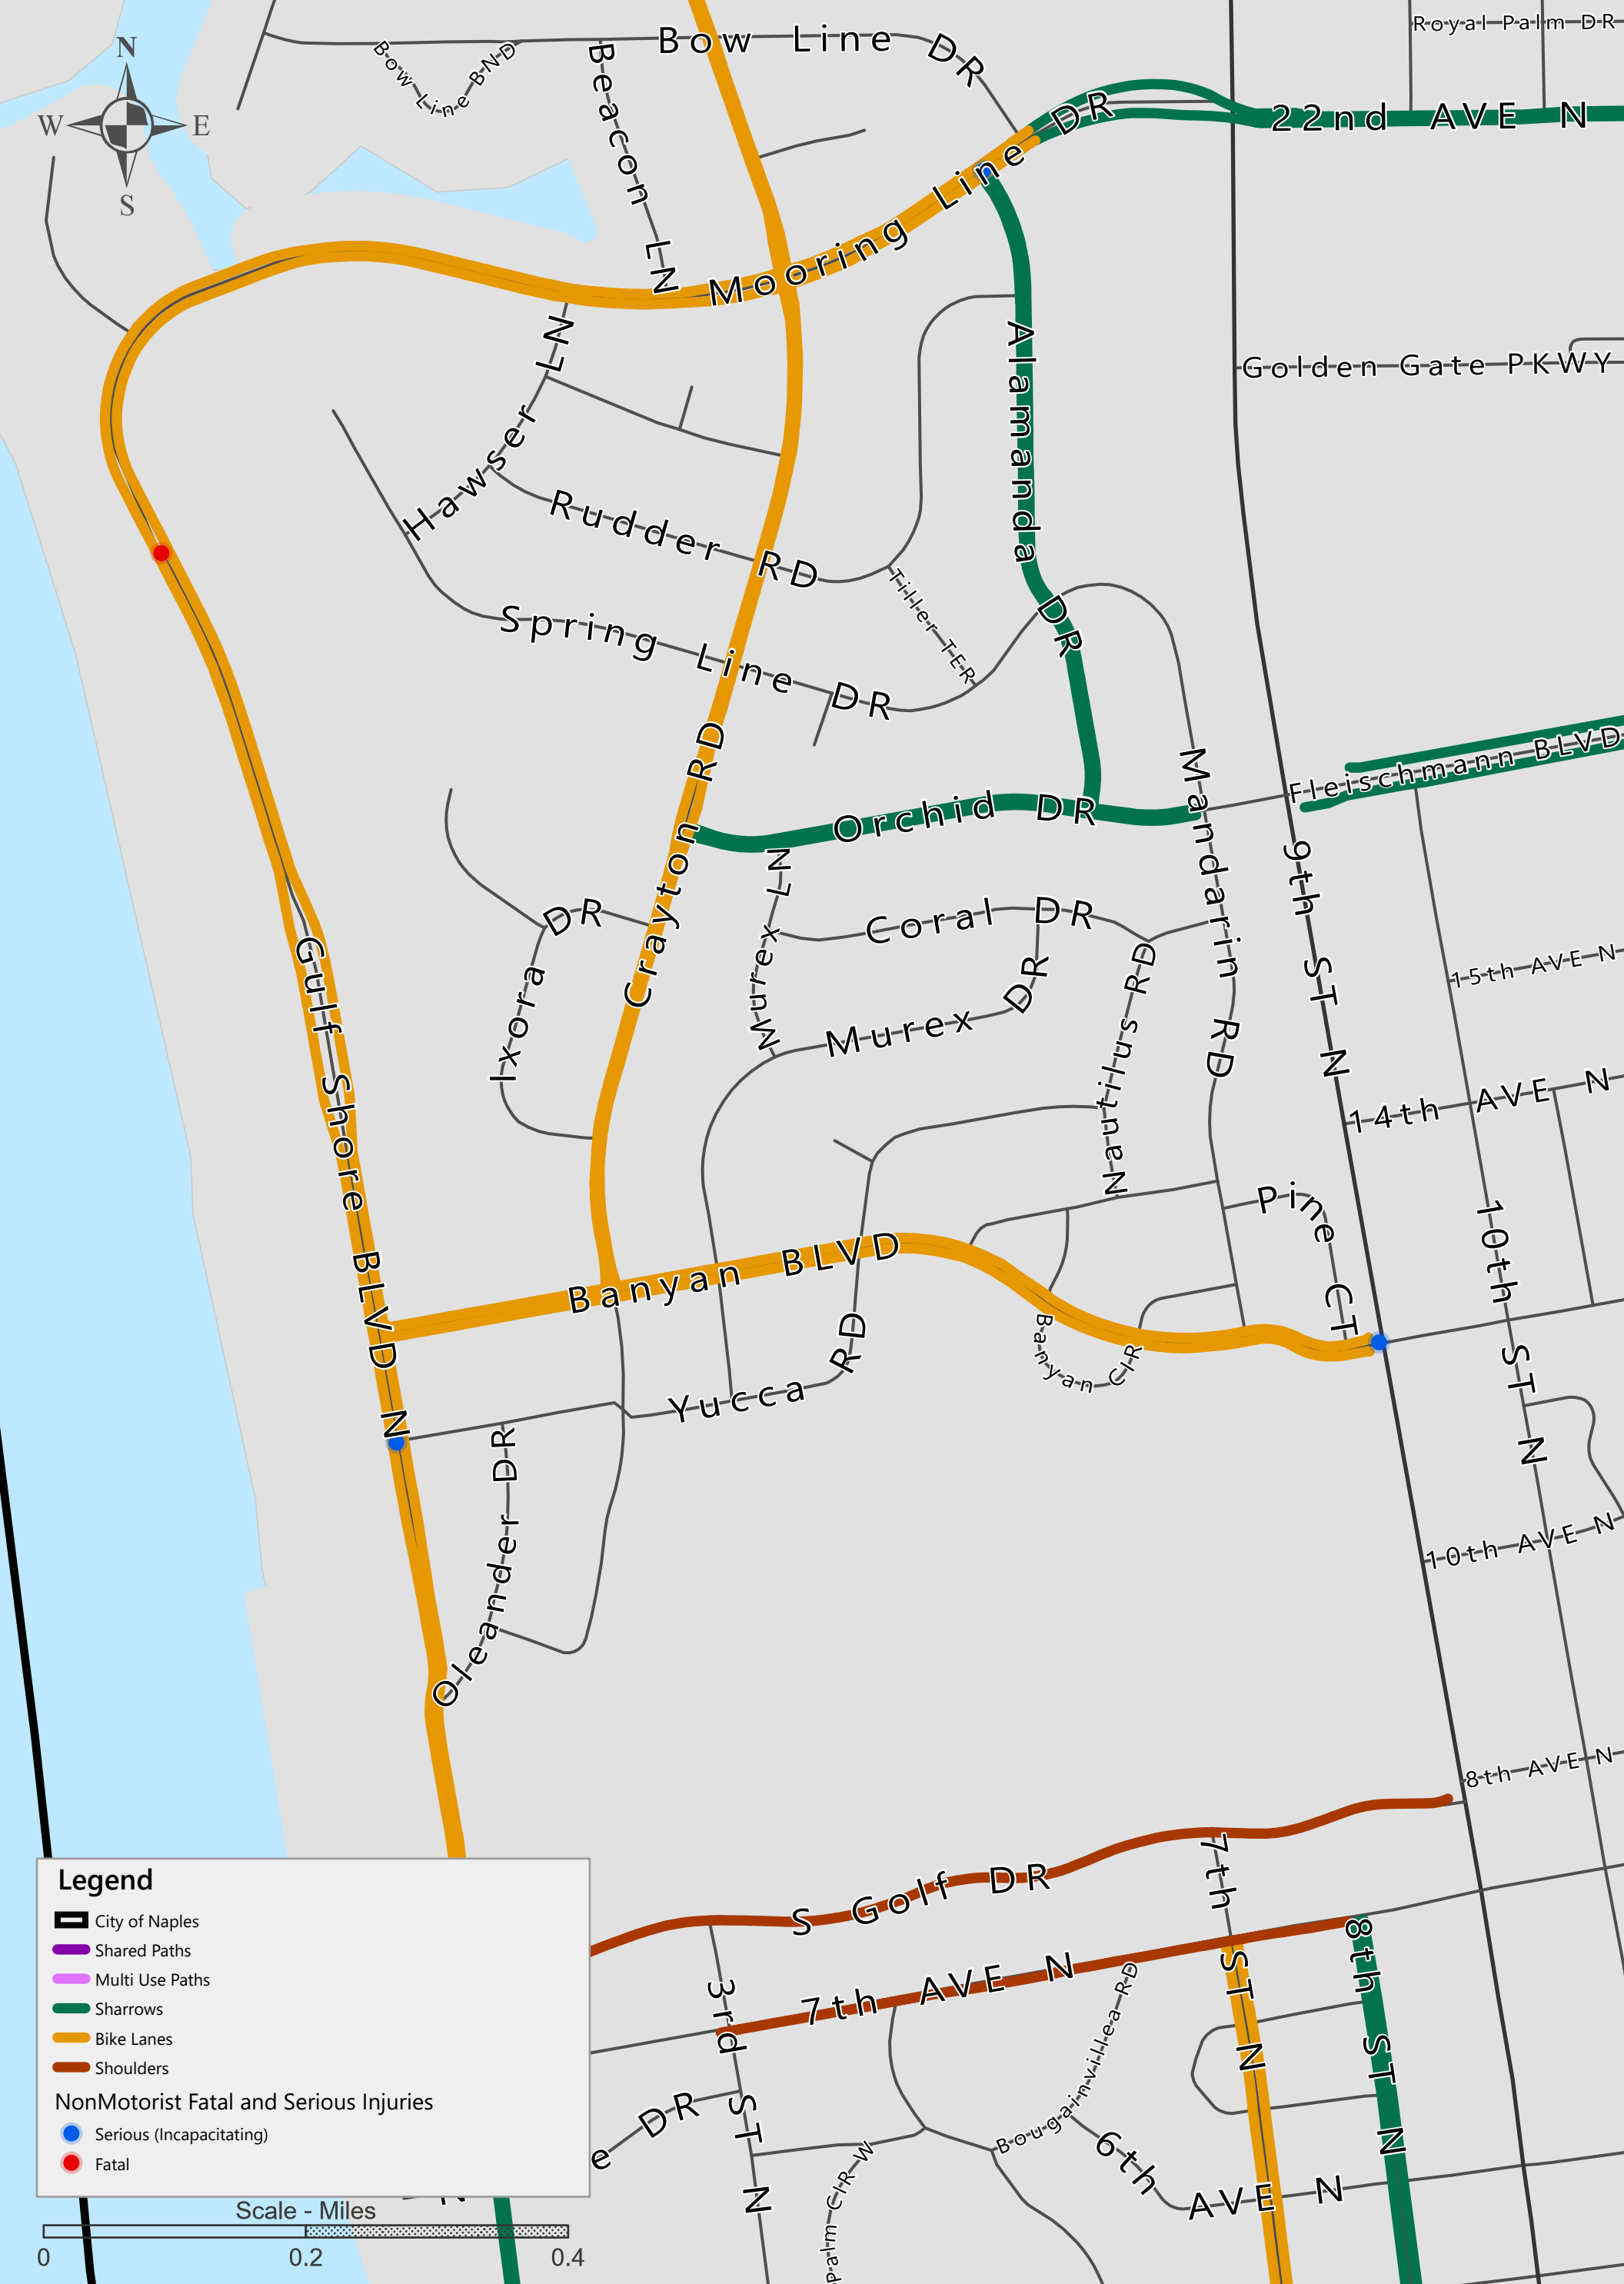

Legend

- City of Naples
- Shared Paths
- Multi Use Paths
- Sharrows
- Bike Lanes
- Shoulders

NonMotorist Fatal and Serious Injuries

- Serious (Incapacitating)
- Fatal

Existing Bike Network and Crash Data

Pedestrian & Bicycle Master Plan

City of Naples

Extent: Coquina Sands