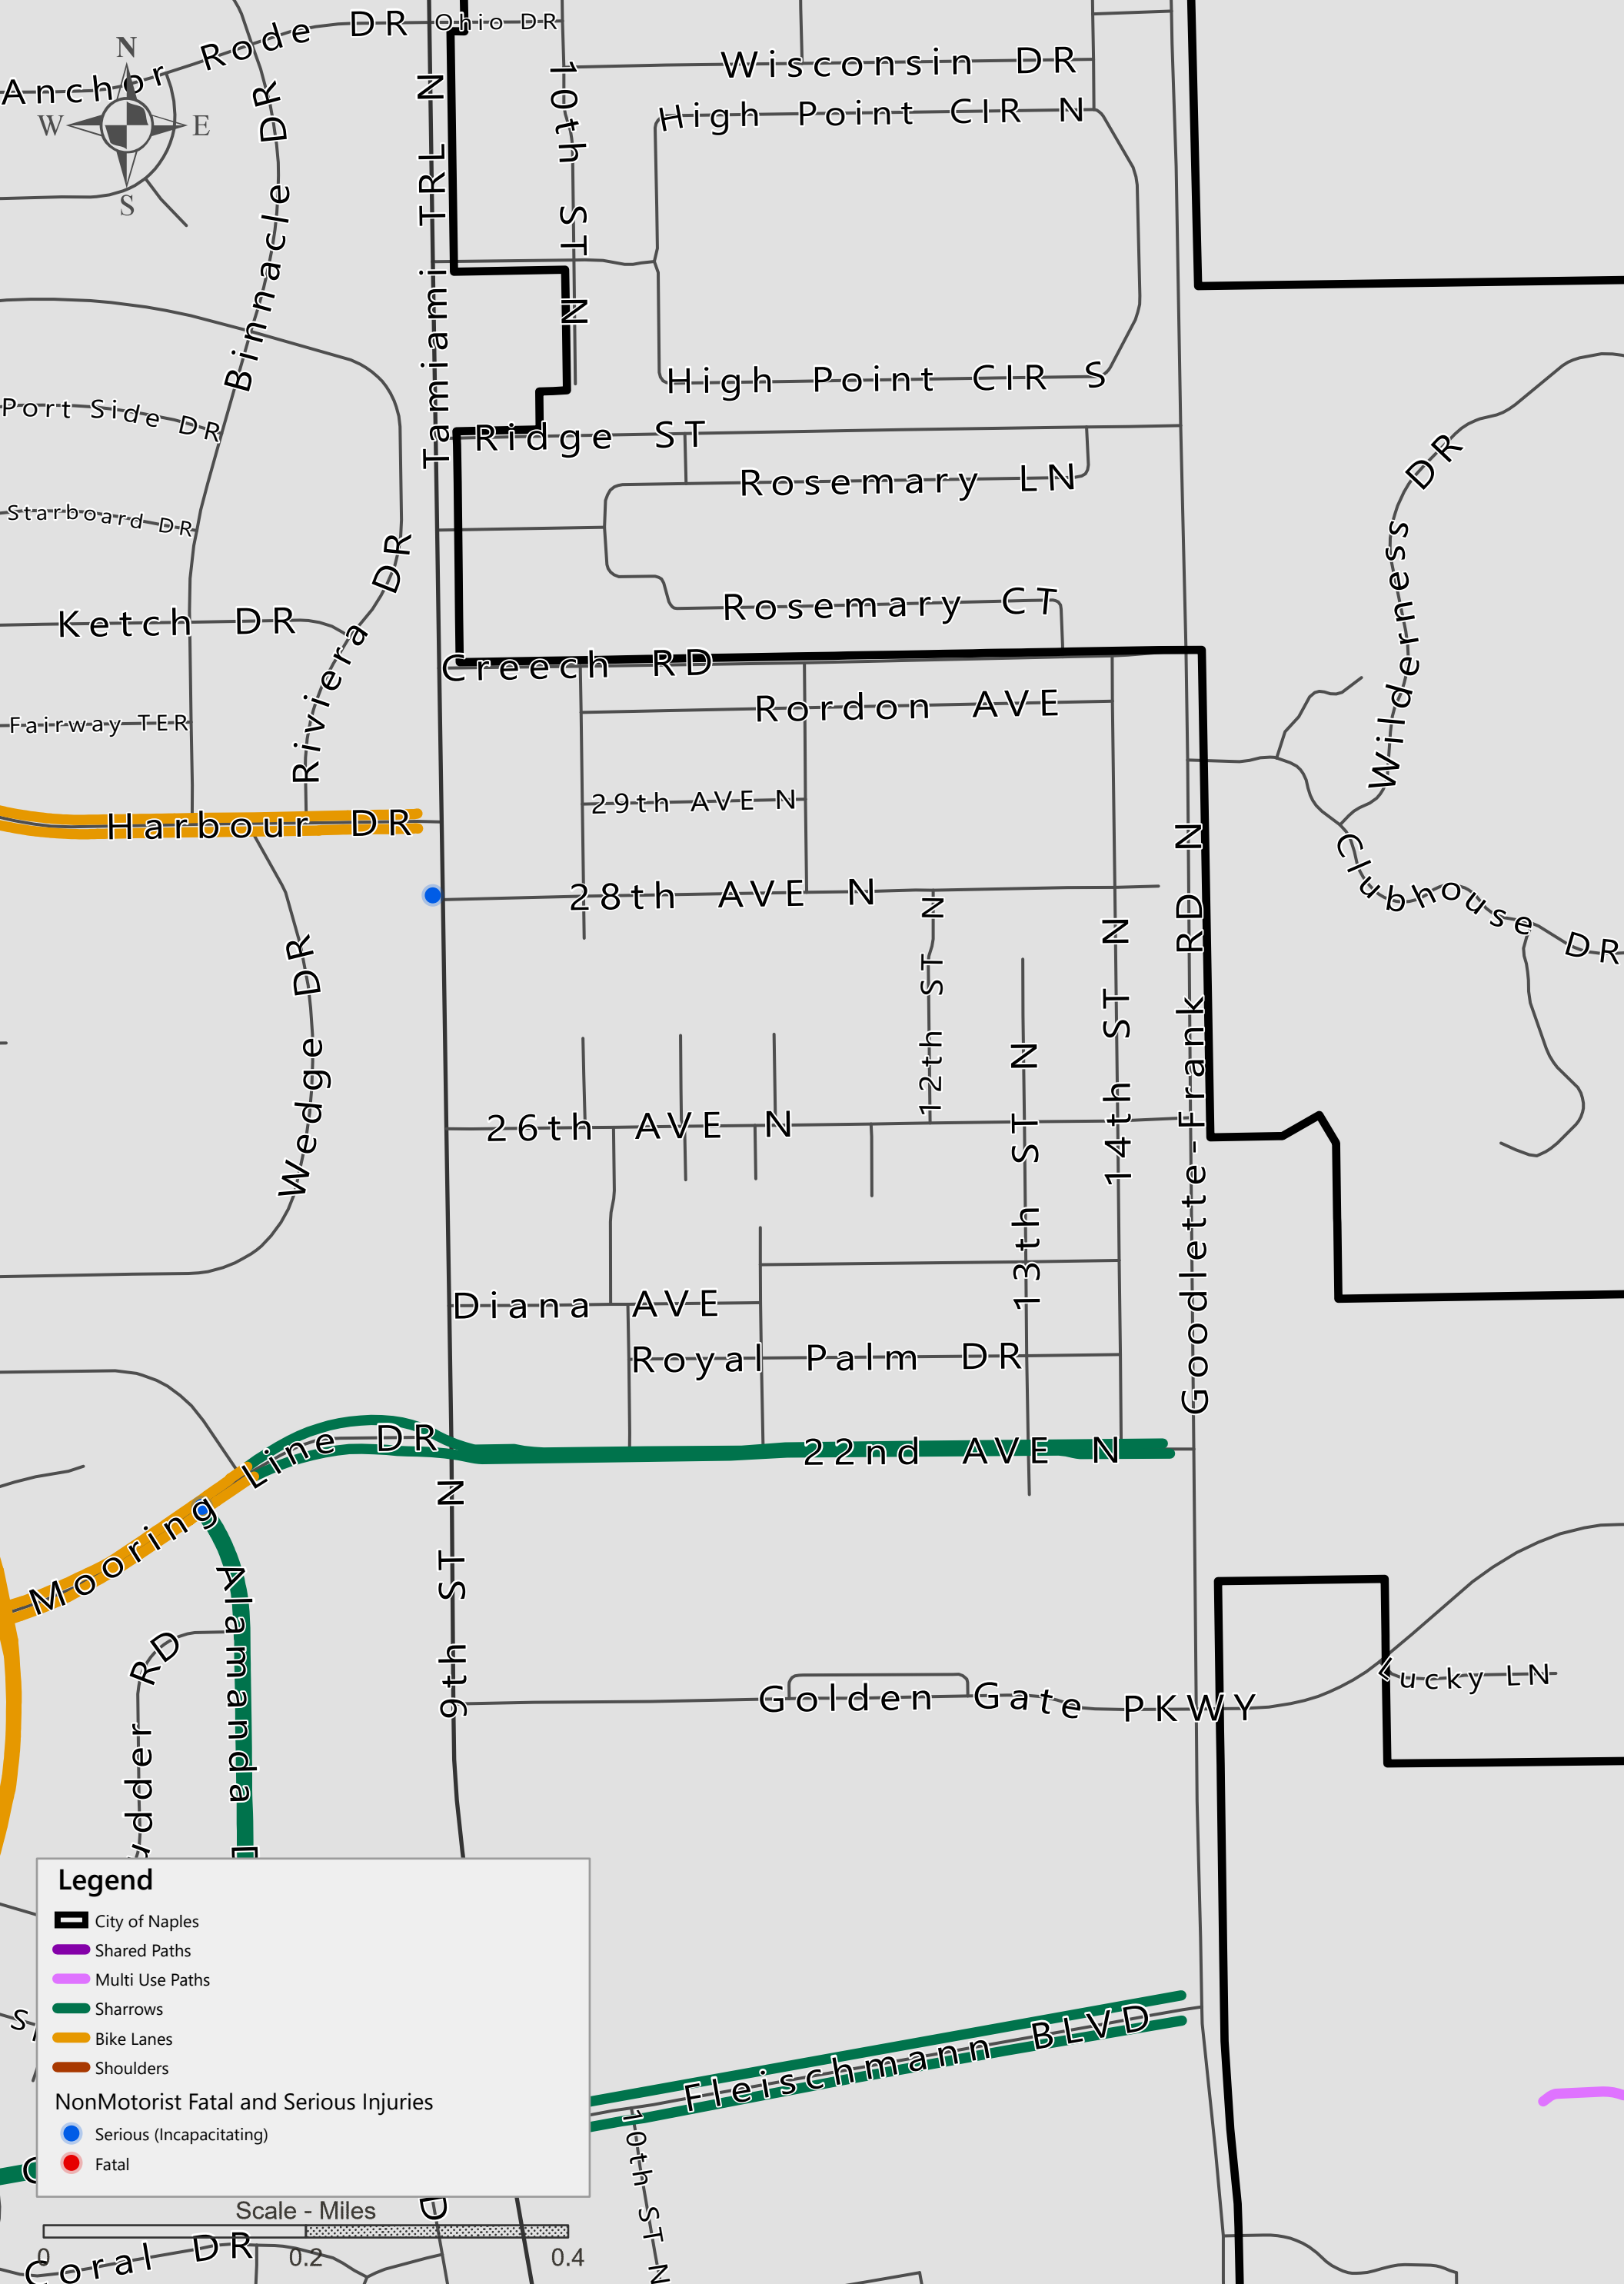

Existing Bike Network and Crash Data

Pedestrian & Bicycle Master
Plan City of Naples

Extent: Sun Terrace