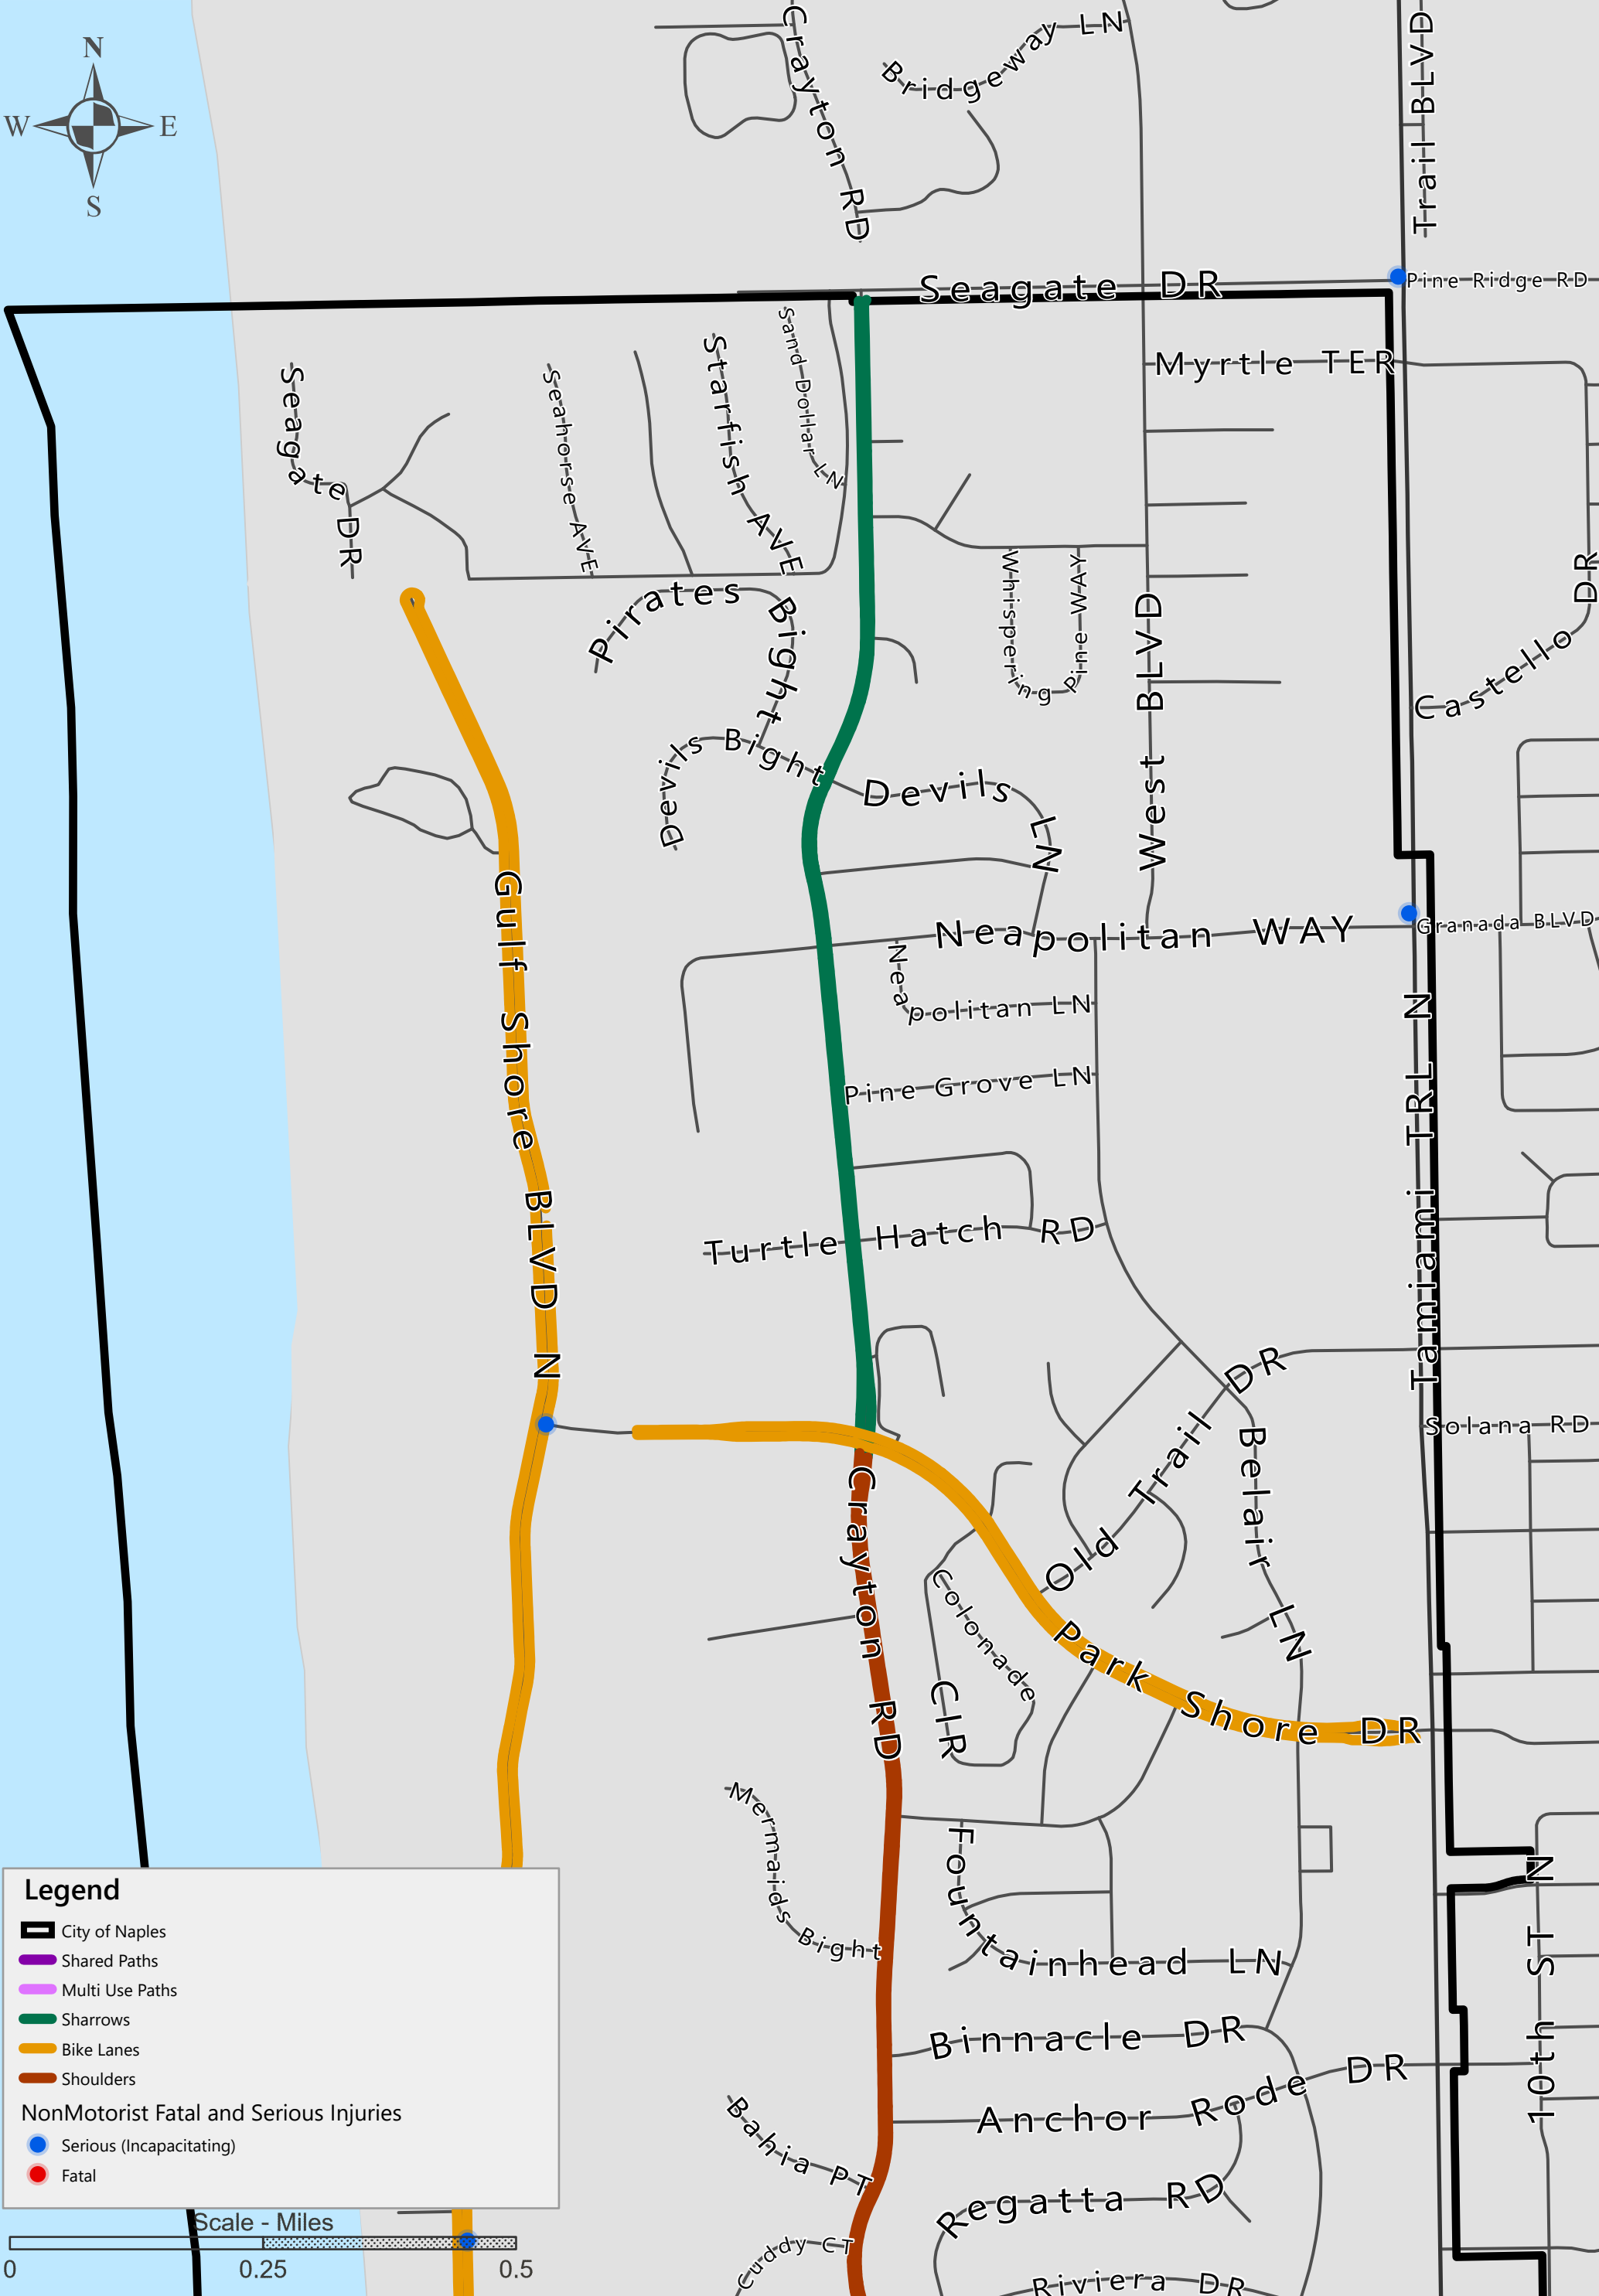

Existing Bike Network and Crash Data

Pedestrian & Bicycle Master Plan

City of Naples

Extent: Aqualine Shores

Existing Bike Network and Crash Data

Pedestrian & Bicycle Master Plan

City of Naples

Extent: Bears Paw

- Serious (Incapacitating)
- Fatal

Existing Bike Network and Crash Data

Pedestrian & Bicycle Master Plan

City of Naples

Extent: Coquina Sands

Existing Bike Network and Crash Data

Pedestrian & Bicycle Master Plan

City of Naples

Extent: Downtown

Existing Bike Network and Crash Data

Pedestrian & Bicycle Master Plan

City of Naples

Extent: Moorings and Harbour Dr Gulf Shore

Existing Bike Network and Crash Data

Pedestrian & Bicycle Master Plan

City of Naples

Extent: Old Naples

Existing Bike Network and Crash Data

Pedestrian & Bicycle Master Plan City of Naples

Extent: Oyster Bay

Existing Bike Network and Crash Data

Pedestrian & Bicycle Master Plan