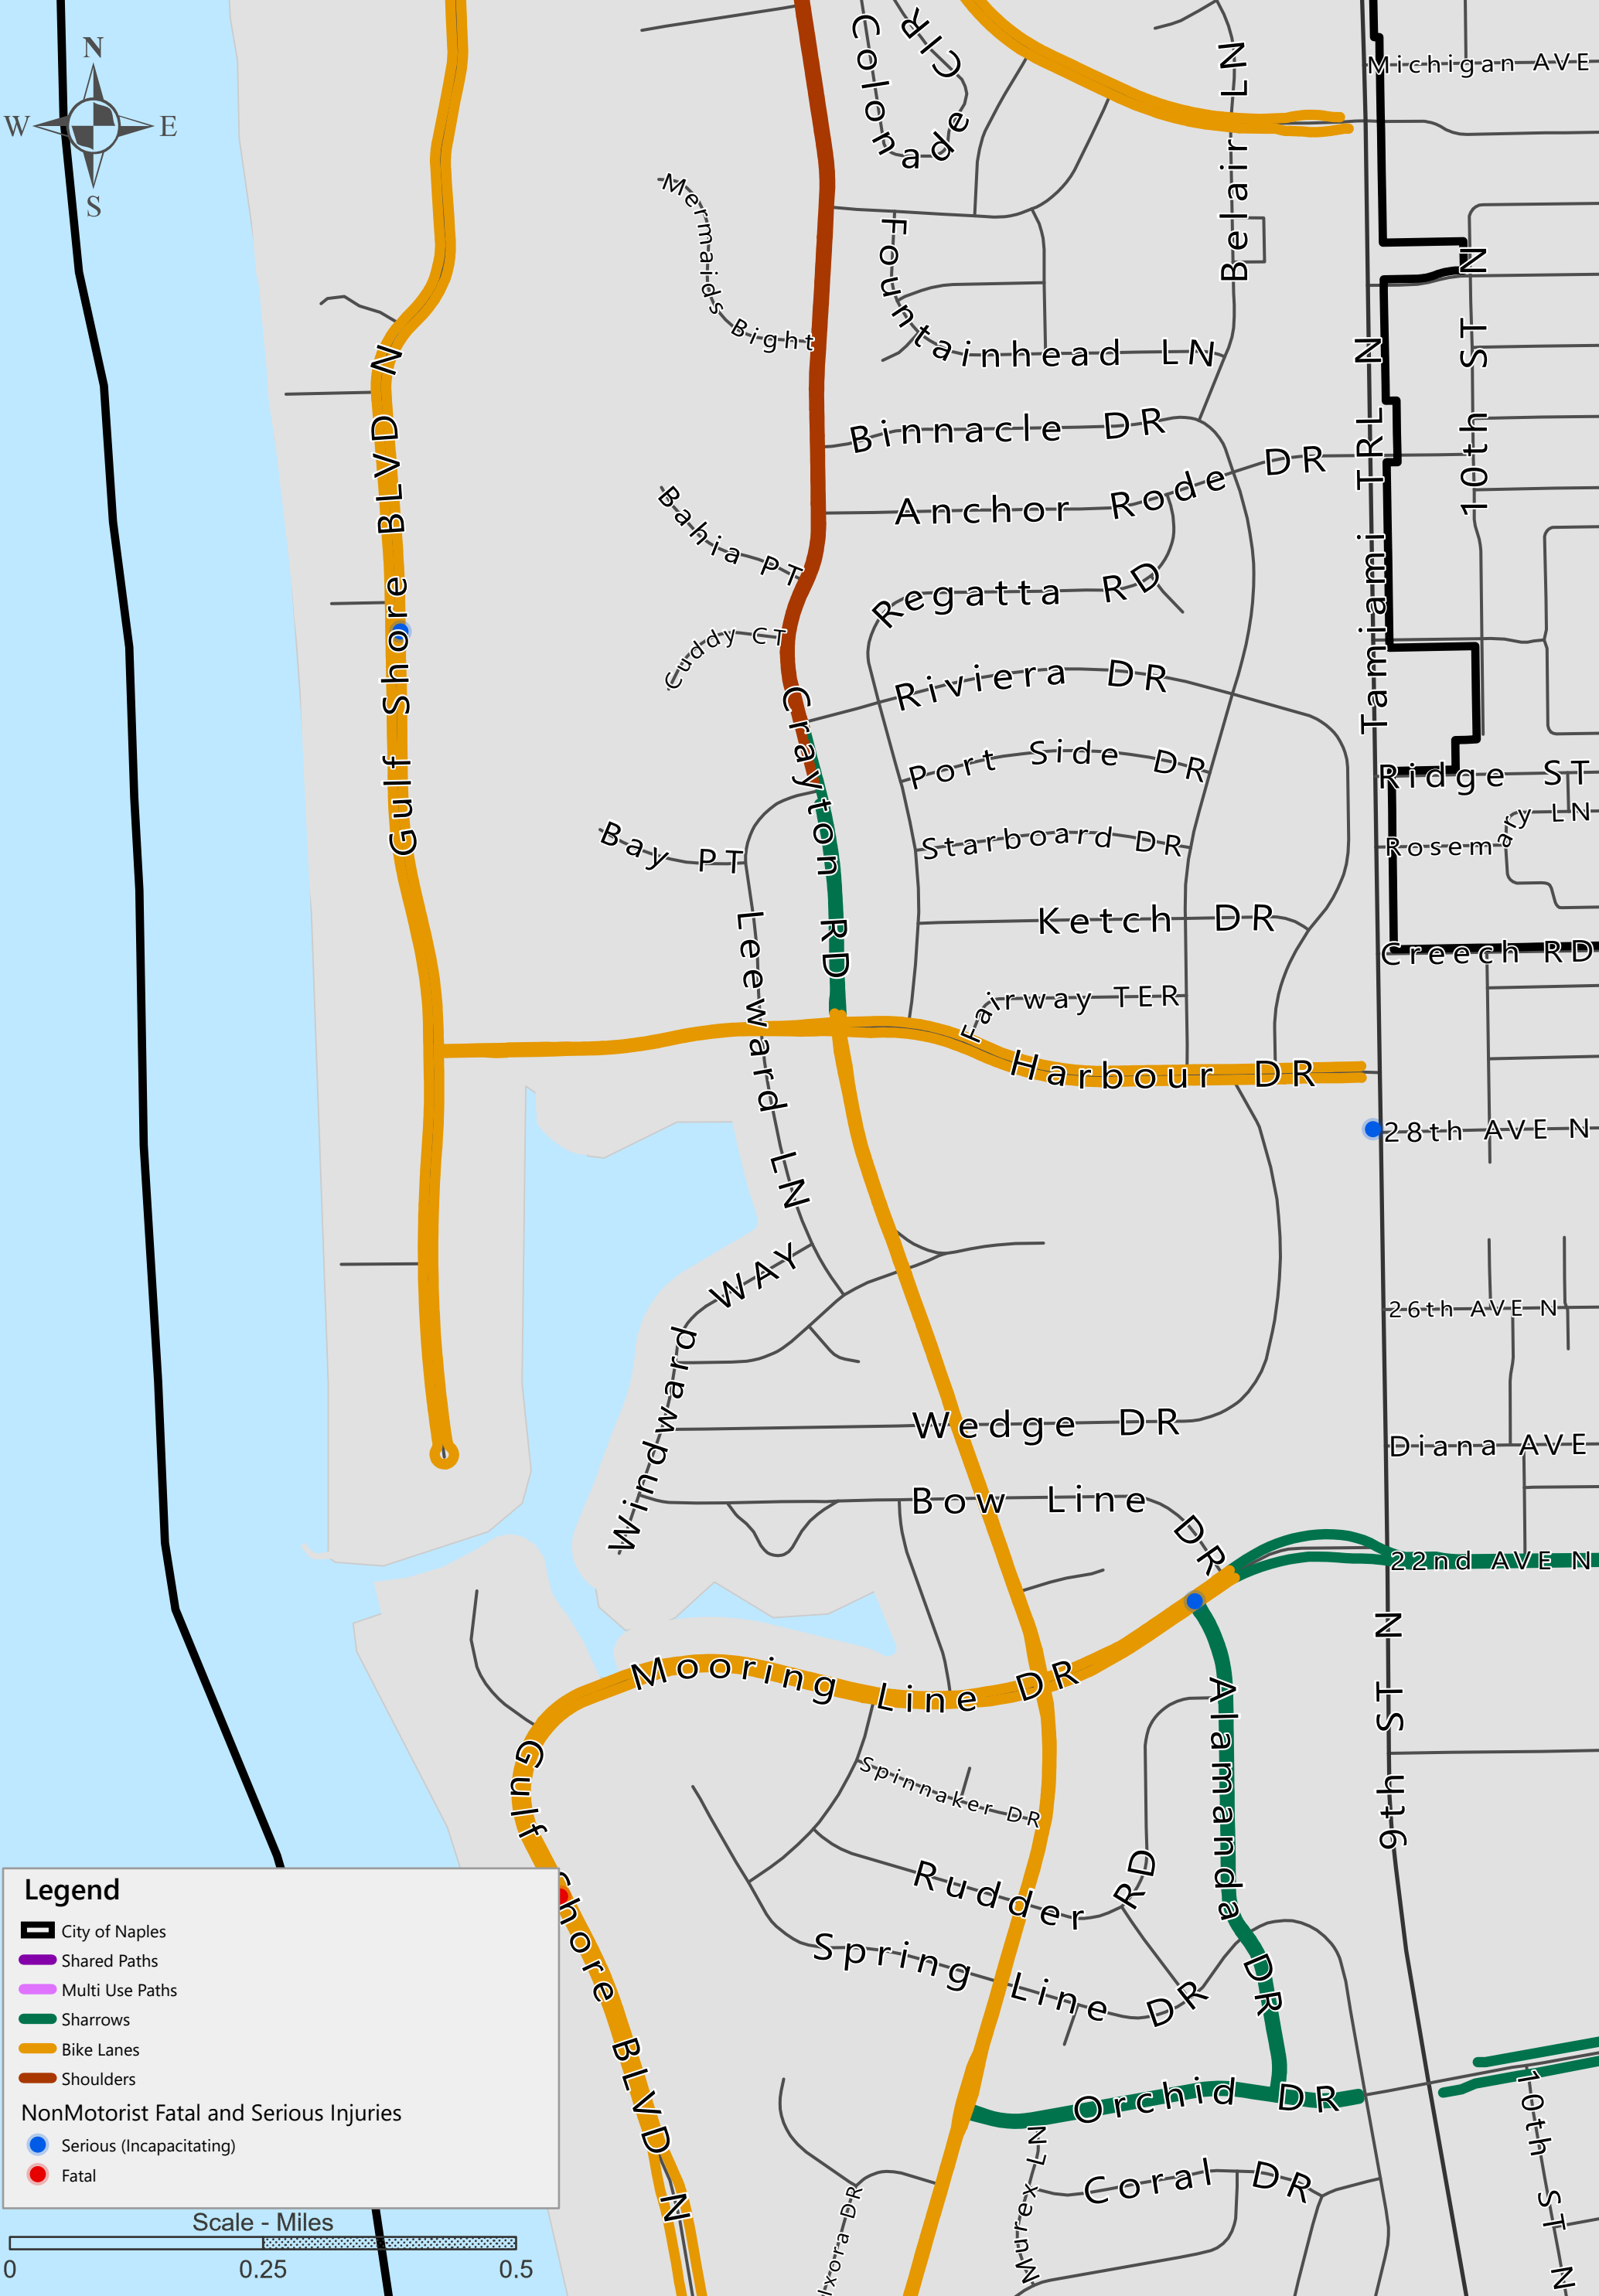

Existing Bike Network and Crash Data

Pedestrian & Bicycle Master Plan

City of Naples

Extent: Aqualine Shores

Existing Bike Network and Crash Data

Pedestrian & Bicycle Master Plan

City of Naples

Extent: Bears Paw

- Serious (Incapacitating)
- Fatal

Existing Bike Network and Crash Data

Pedestrian & Bicycle Master Plan

City of Naples

Extent: Coquina Sands

Existing Bike Network and Crash Data

Pedestrian & Bicycle Master Plan

City of Naples

Extent: Downtown

Existing Bike Network and Crash Data

Pedestrian & Bicycle Master Plan

City of Naples

Extent: Moorings and Harbour Dr Gulf Shore

Existing Bike Network and Crash Data

Pedestrian & Bicycle Master Plan

City of Naples

Extent: Old Naples

Existing Bike Network and Crash Data

Pedestrian & Bicycle Master Plan City of Naples

Extent: Oyster Bay

Existing Bike Network and Crash Data

Pedestrian & Bicycle Master Plan