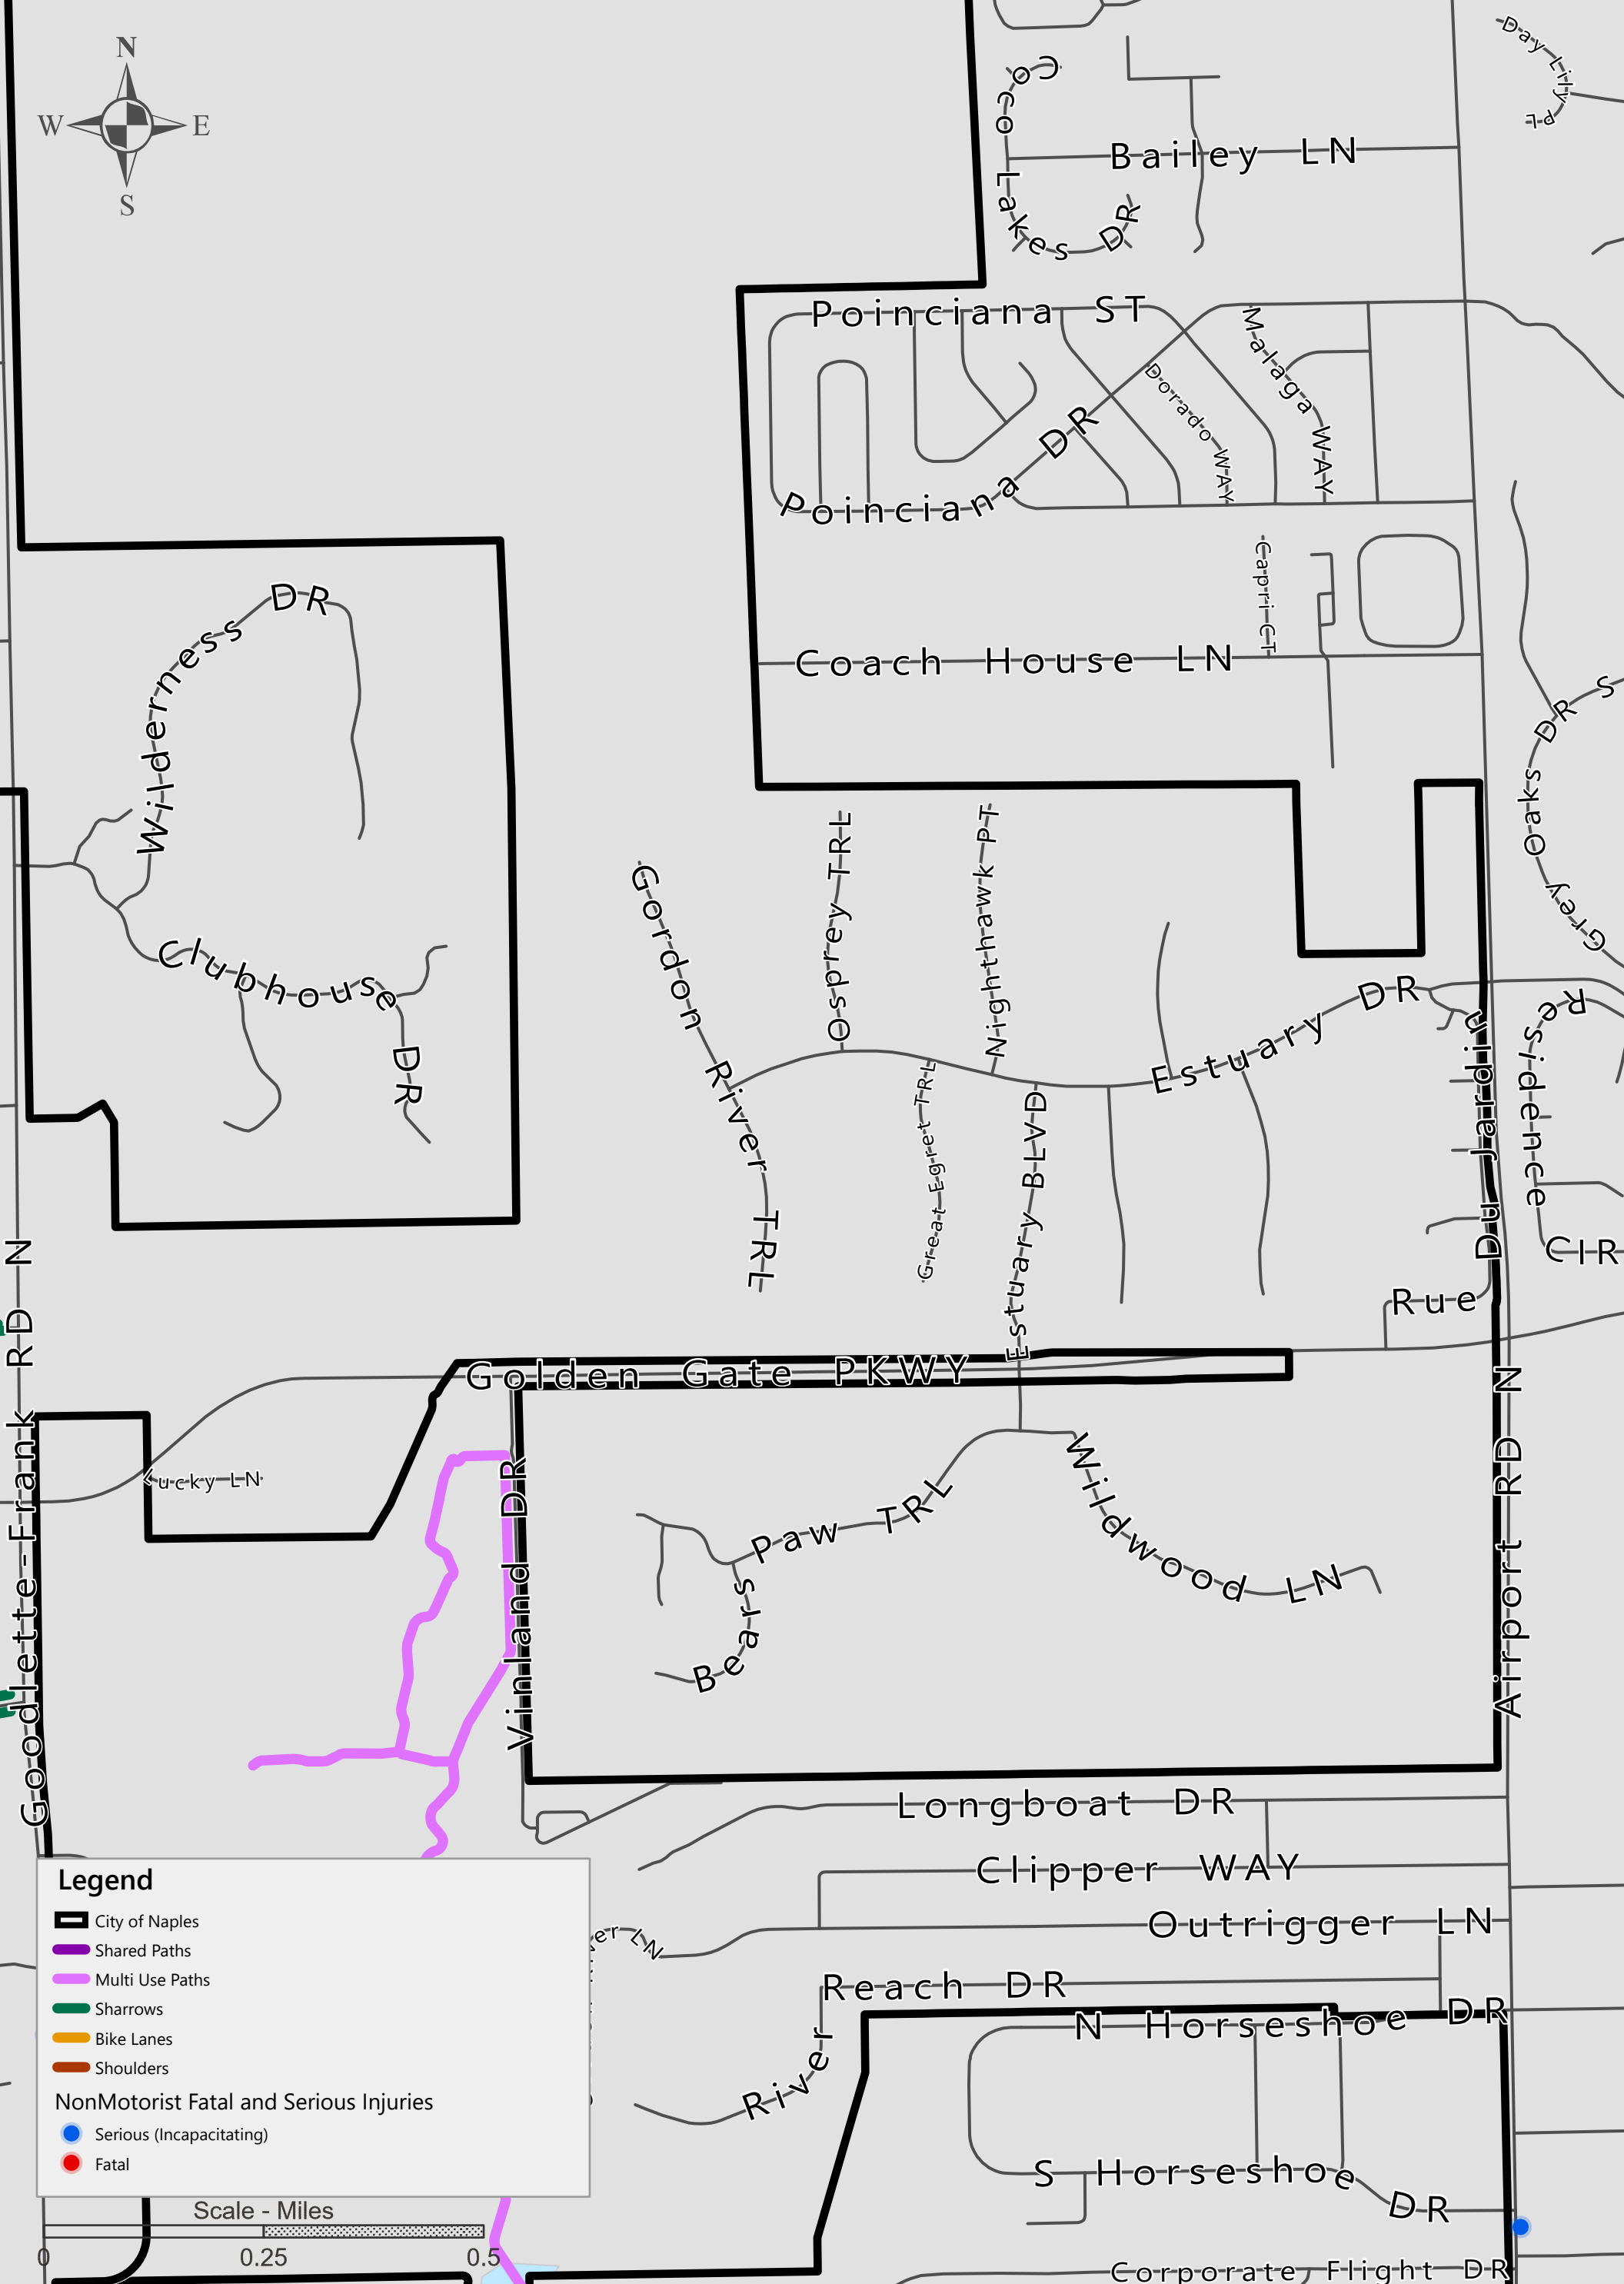

Existing Bike Network and Crash Data

Pedestrian & Bicycle Master Plan

City of Naples

Extent: Aqualine Shores

Existing Bike Network and Crash Data

Pedestrian & Bicycle Master Plan

City of Naples

Extent: Bears Paw

Existing Bike Network and Crash Data

Pedestrian & Bicycle Master Plan

City of Naples

Extent: City Limits

Legend

- City of Naples
- Shared Paths
- Multi Use Paths
- Sharrows
- Bike Lanes
- Shoulders

NonMotorist Fatal and Serious Injuries

- Serious (Incapacitating)
- Fatal

Existing Bike Network and Crash Data

Pedestrian & Bicycle Master Plan

City of Naples

Extent: Coquina Sands

Existing Bike Network and Crash Data

Pedestrian & Bicycle Master Plan

Existing Bike Network and Crash Data

Pedestrian & Bicycle Master Plan

City of Naples

Extent: Royal Harbor

Existing Bike Network and Crash Data

Pedestrian & Bicycle Master
Plan City of Naples

Extent: Sun Terrace