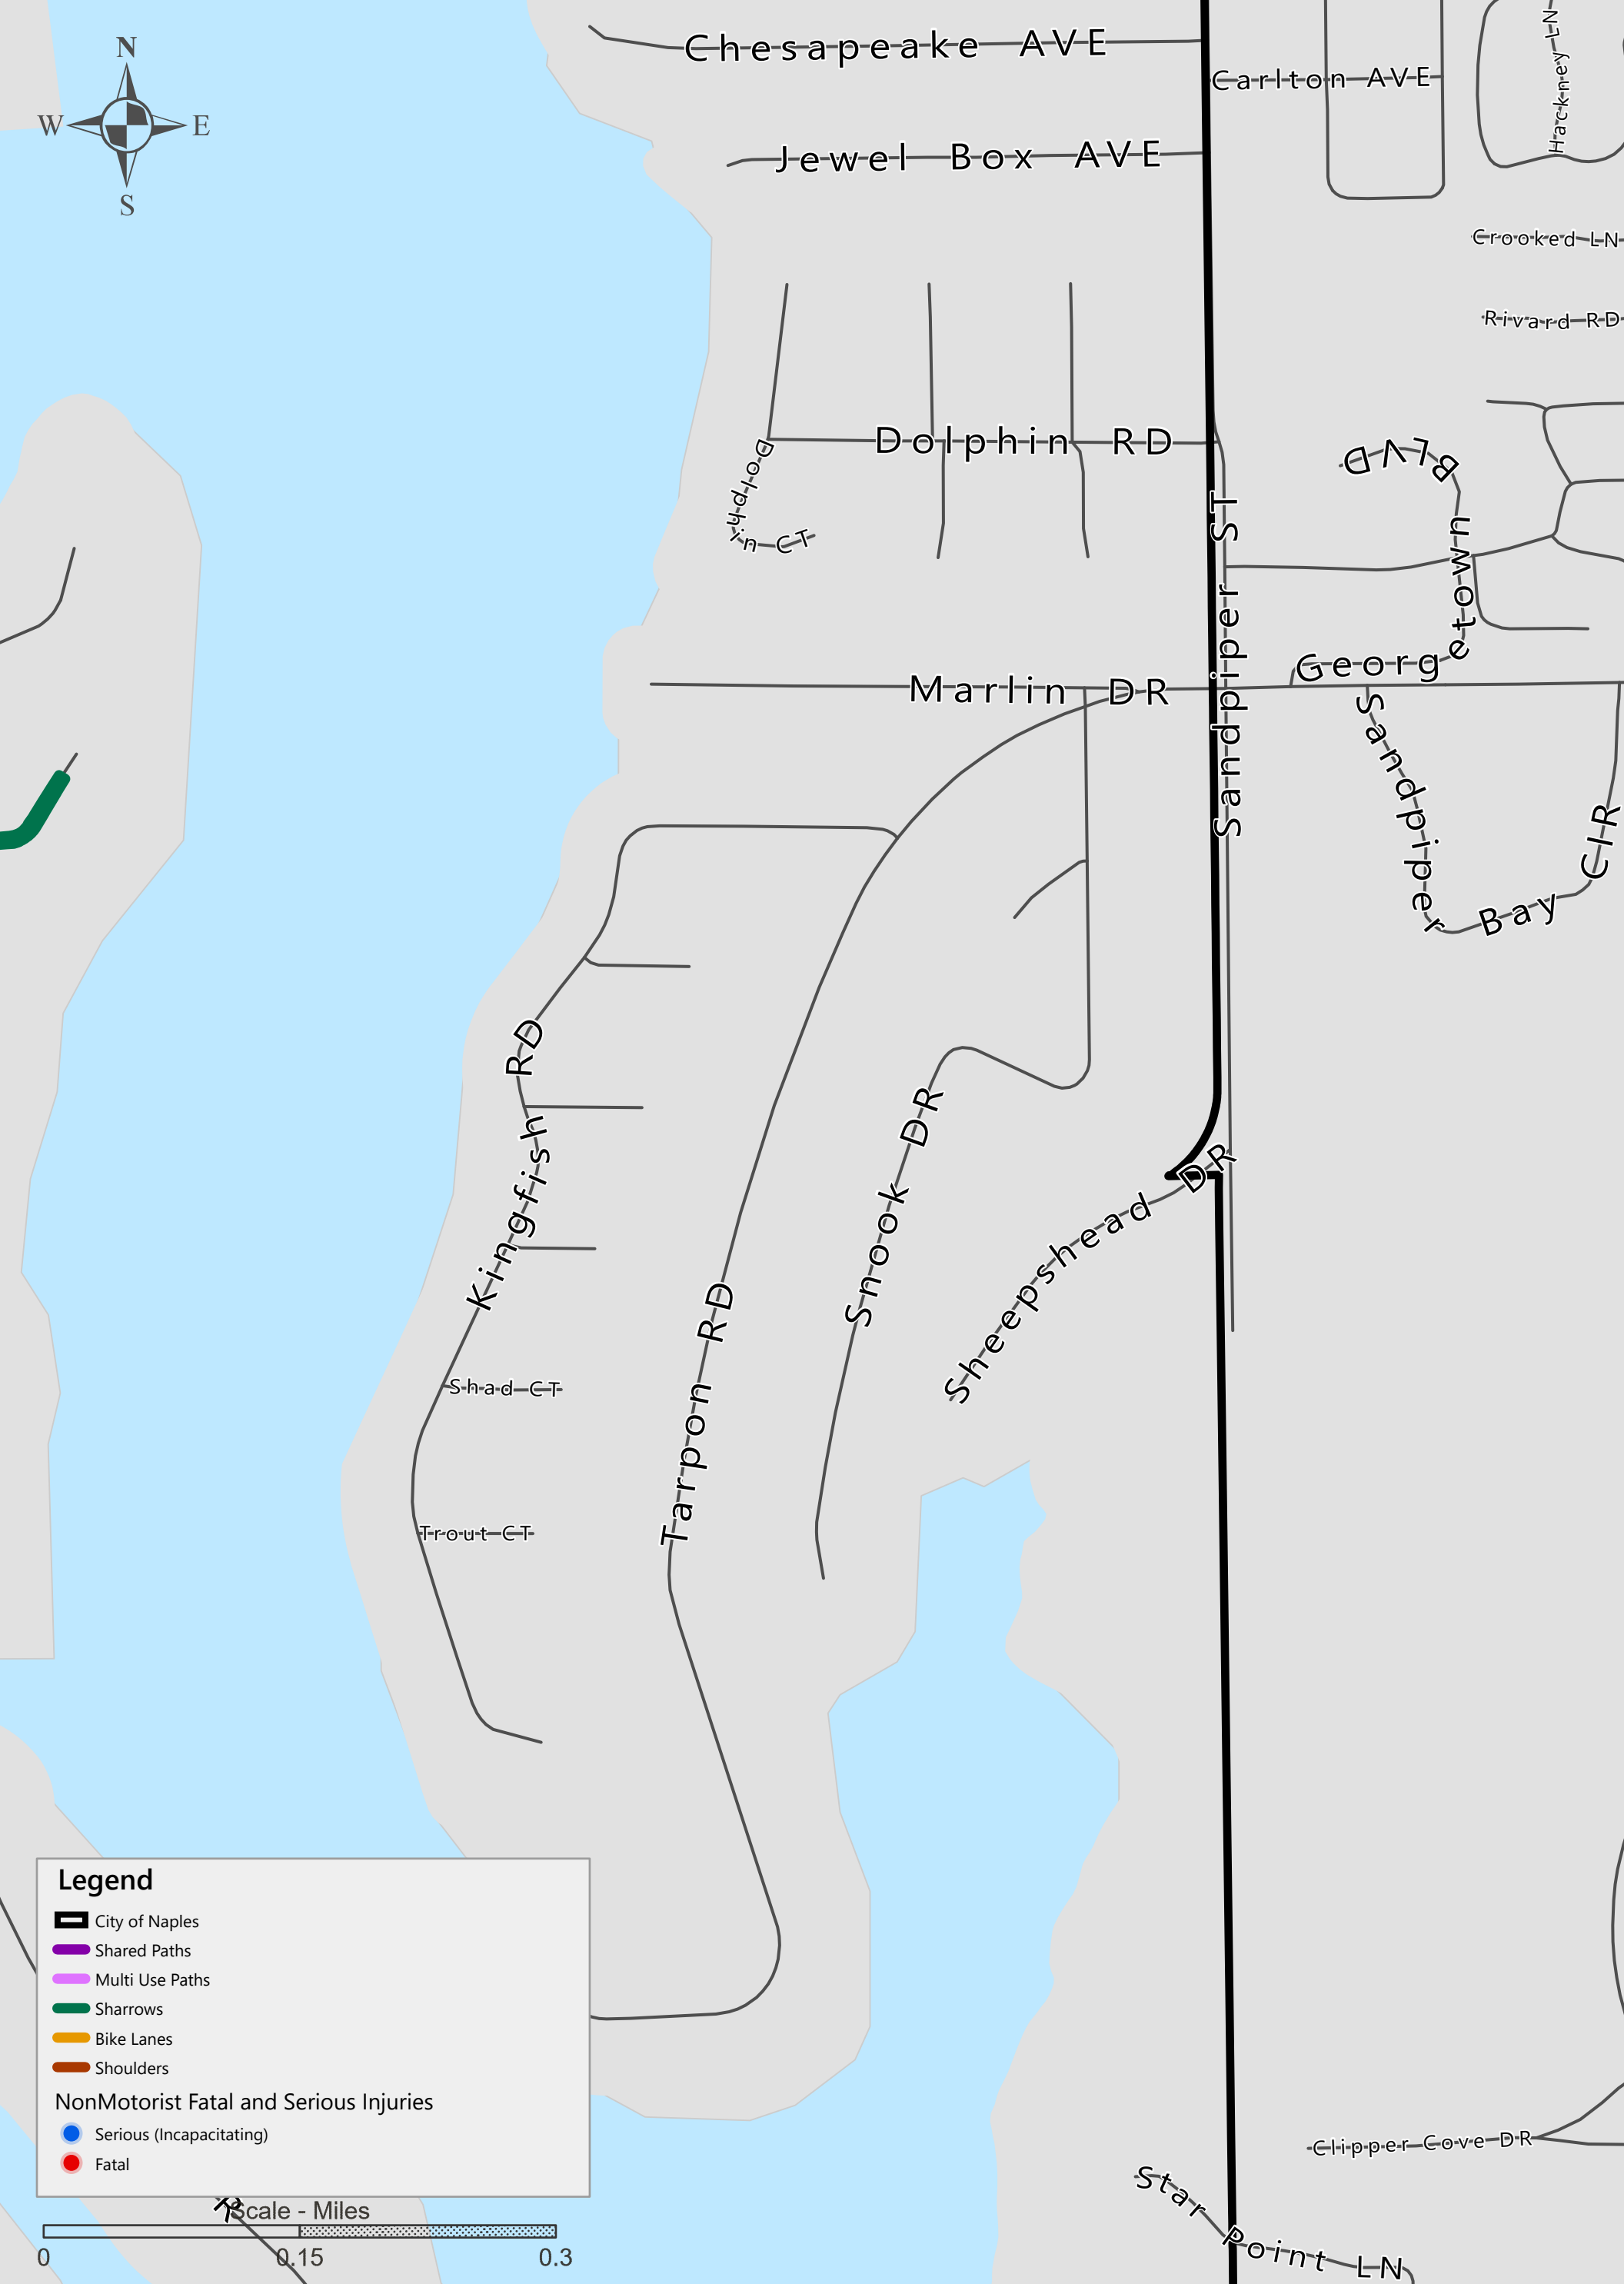

Existing Bike Network and Crash Data

Pedestrian & Bicycle Master Plan

City of Naples

Extent: Aqualine Shores

Existing Bike Network and Crash Data

Pedestrian & Bicycle Master Plan

City of Naples

Extent: Bears Paw

City of Naples

Extent: Downtown

Existing Bike Network and Crash Data

Pedestrian & Bicycle Master Plan

City of Naples

Extent: Moorings and Harbour Dr Gulf Shore

Existing Bike Network and Crash Data

Pedestrian & Bicycle Master Plan

City of Naples

Extent: Old Naples

Existing Bike Network and Crash Data

Pedestrian & Bicycle Master Plan City of Naples

Extent: Oyster Bay

Existing Bike Network and Crash Data

Pedestrian & Bicycle Master Plan

Existing Bike Network and Crash Data

Pedestrian & Bicycle Master Plan

City of Naples

Extent: Port Royal

Existing Bike Network and Crash Data

Pedestrian & Bicycle Master Plan

City of Naples

Extent: River Park and Lake Park