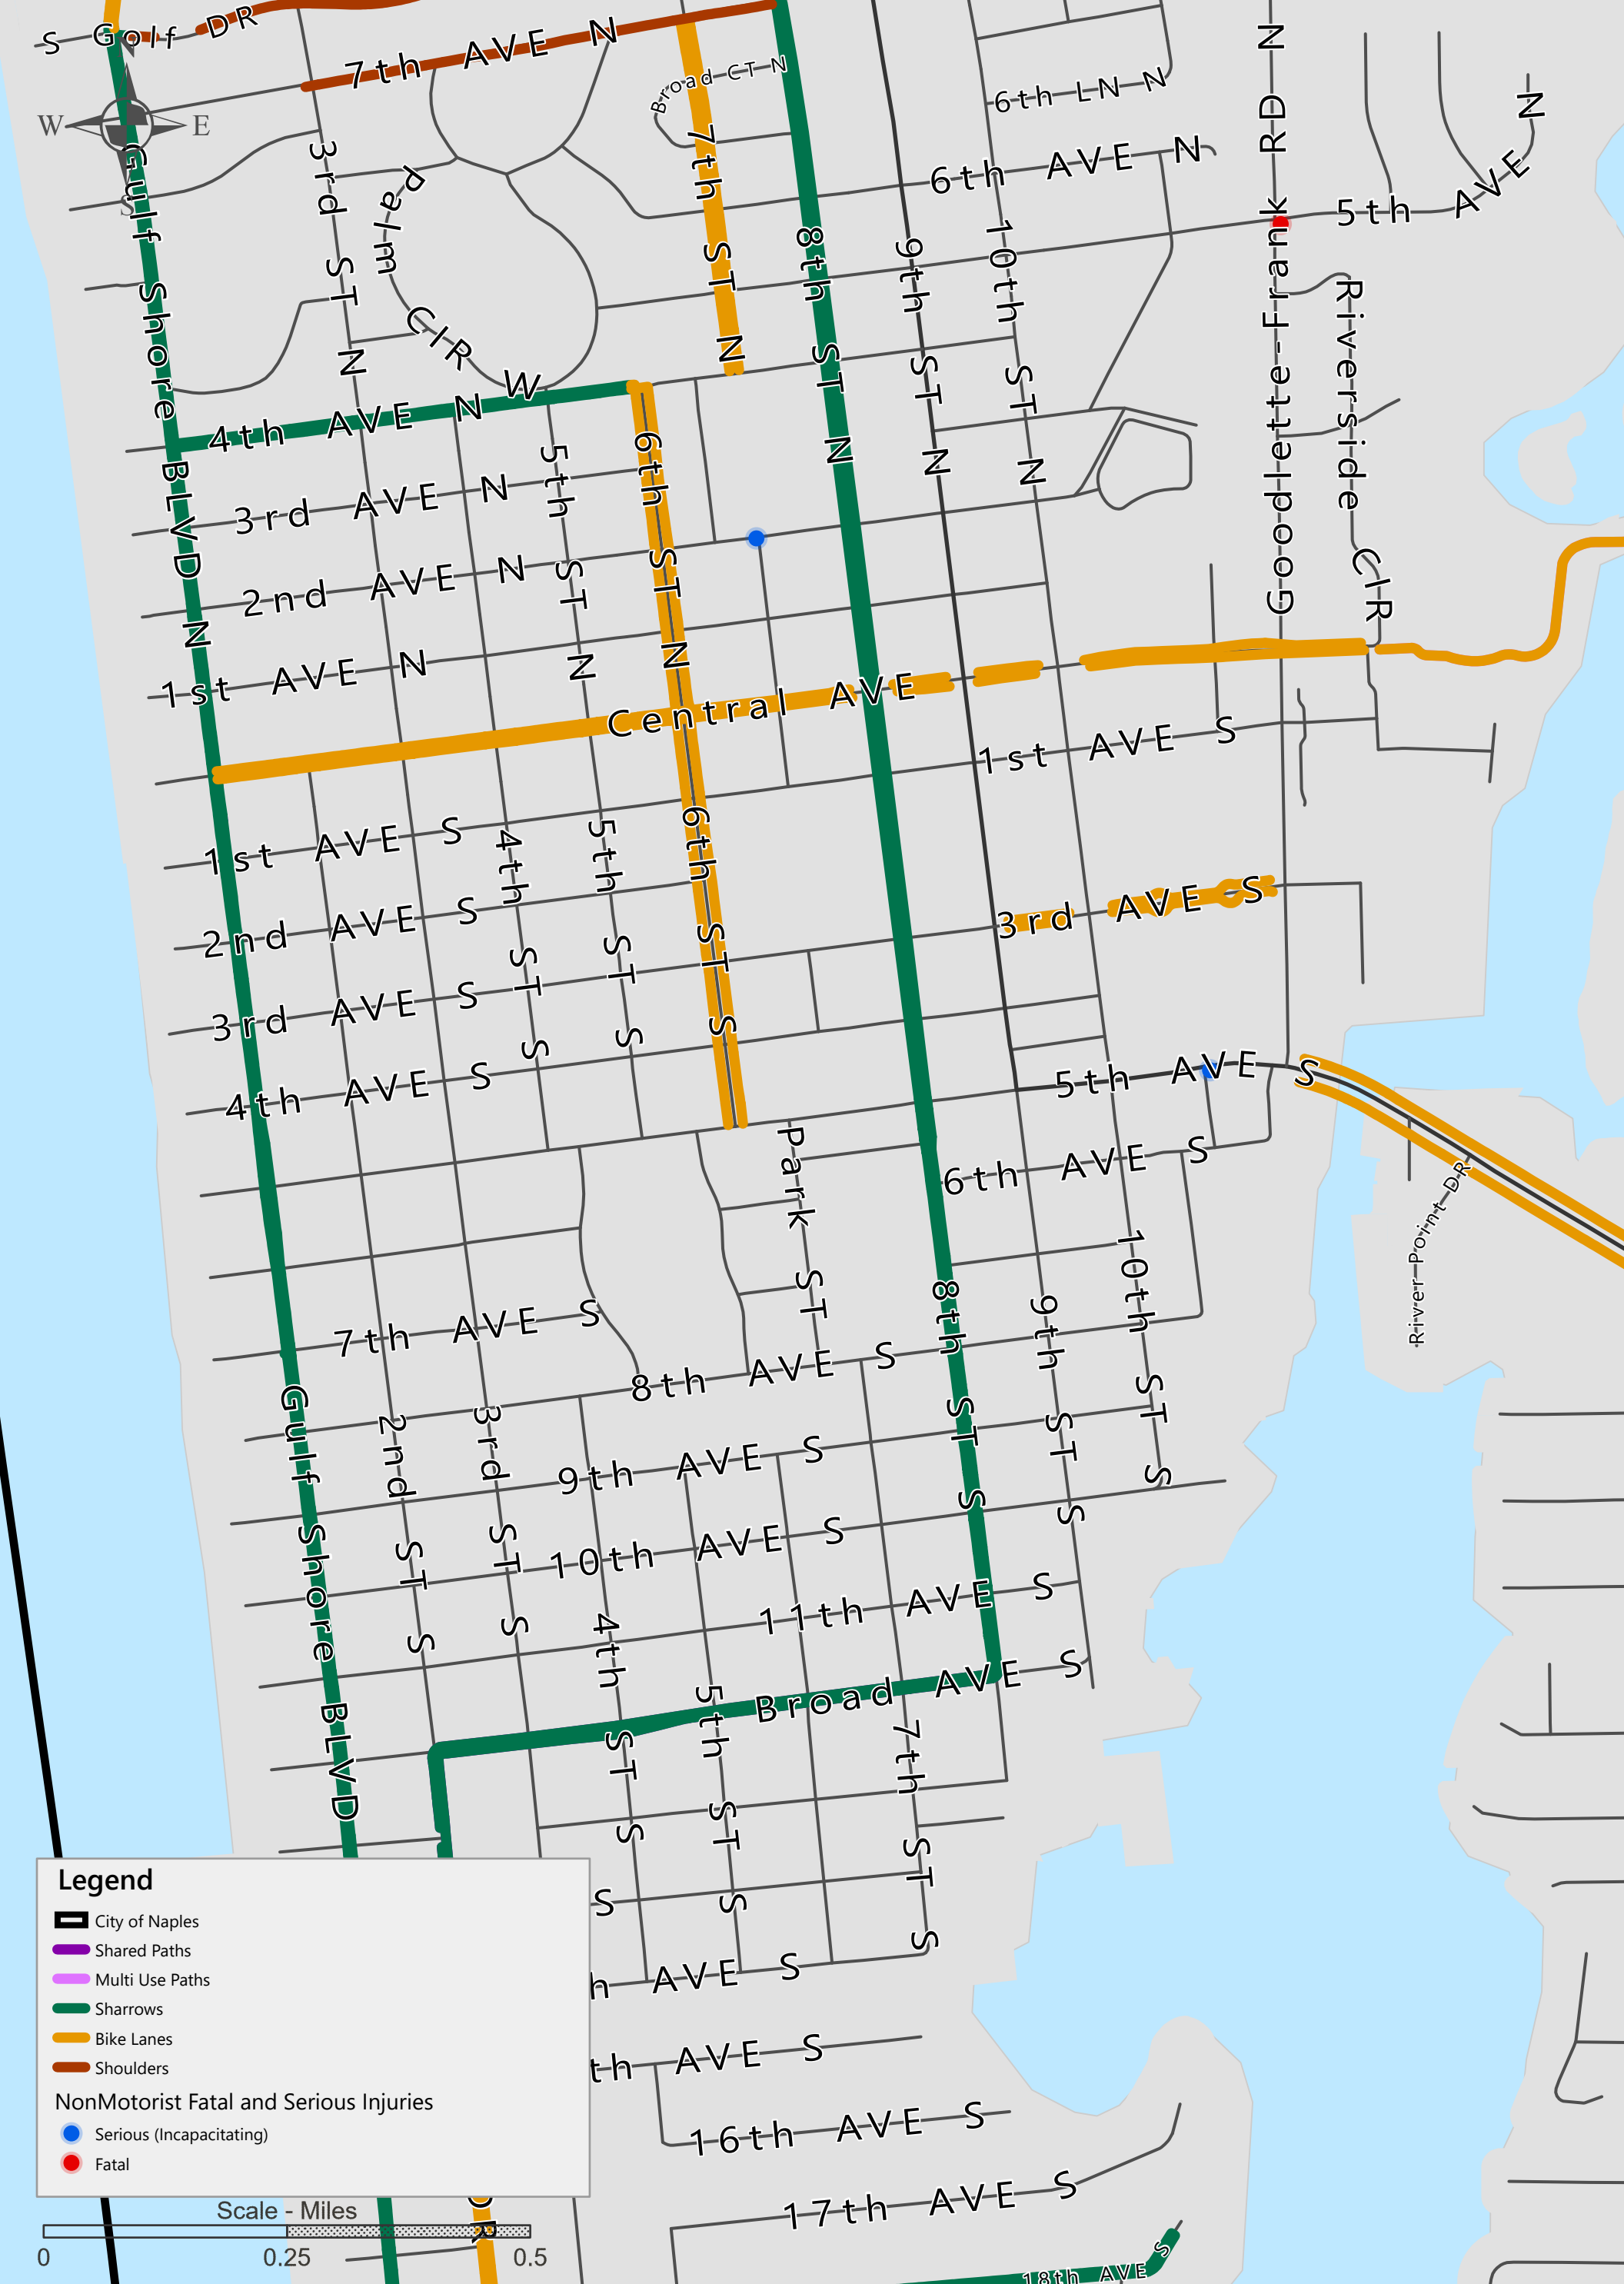

Existing Bike Network and Crash Data

Pedestrian & Bicycle Master Plan

City of Naples

Extent: Aqualine Shores

Existing Bike Network and Crash Data

Pedestrian & Bicycle Master Plan

City of Naples

Extent: Bears Paw

- Serious (Incapacitating)
- Fatal

Existing Bike Network and Crash Data

Pedestrian & Bicycle Master Plan

City of Naples

Extent: Coquina Sands

Existing Bike Network and Crash Data

Pedestrian & Bicycle Master Plan

City of Naples

Extent: Downtown

Existing Bike Network and Crash Data

Pedestrian & Bicycle Master Plan

City of Naples

Extent: Moorings and Harbour Dr Gulf Shore

Existing Bike Network and Crash Data

Pedestrian & Bicycle Master Plan

City of Naples

Extent: Old Naples

Existing Bike Network and Crash Data

Pedestrian & Bicycle Master Plan City of Naples

Extent: Oyster Bay

Existing Bike Network and Crash Data

Pedestrian & Bicycle Master Plan