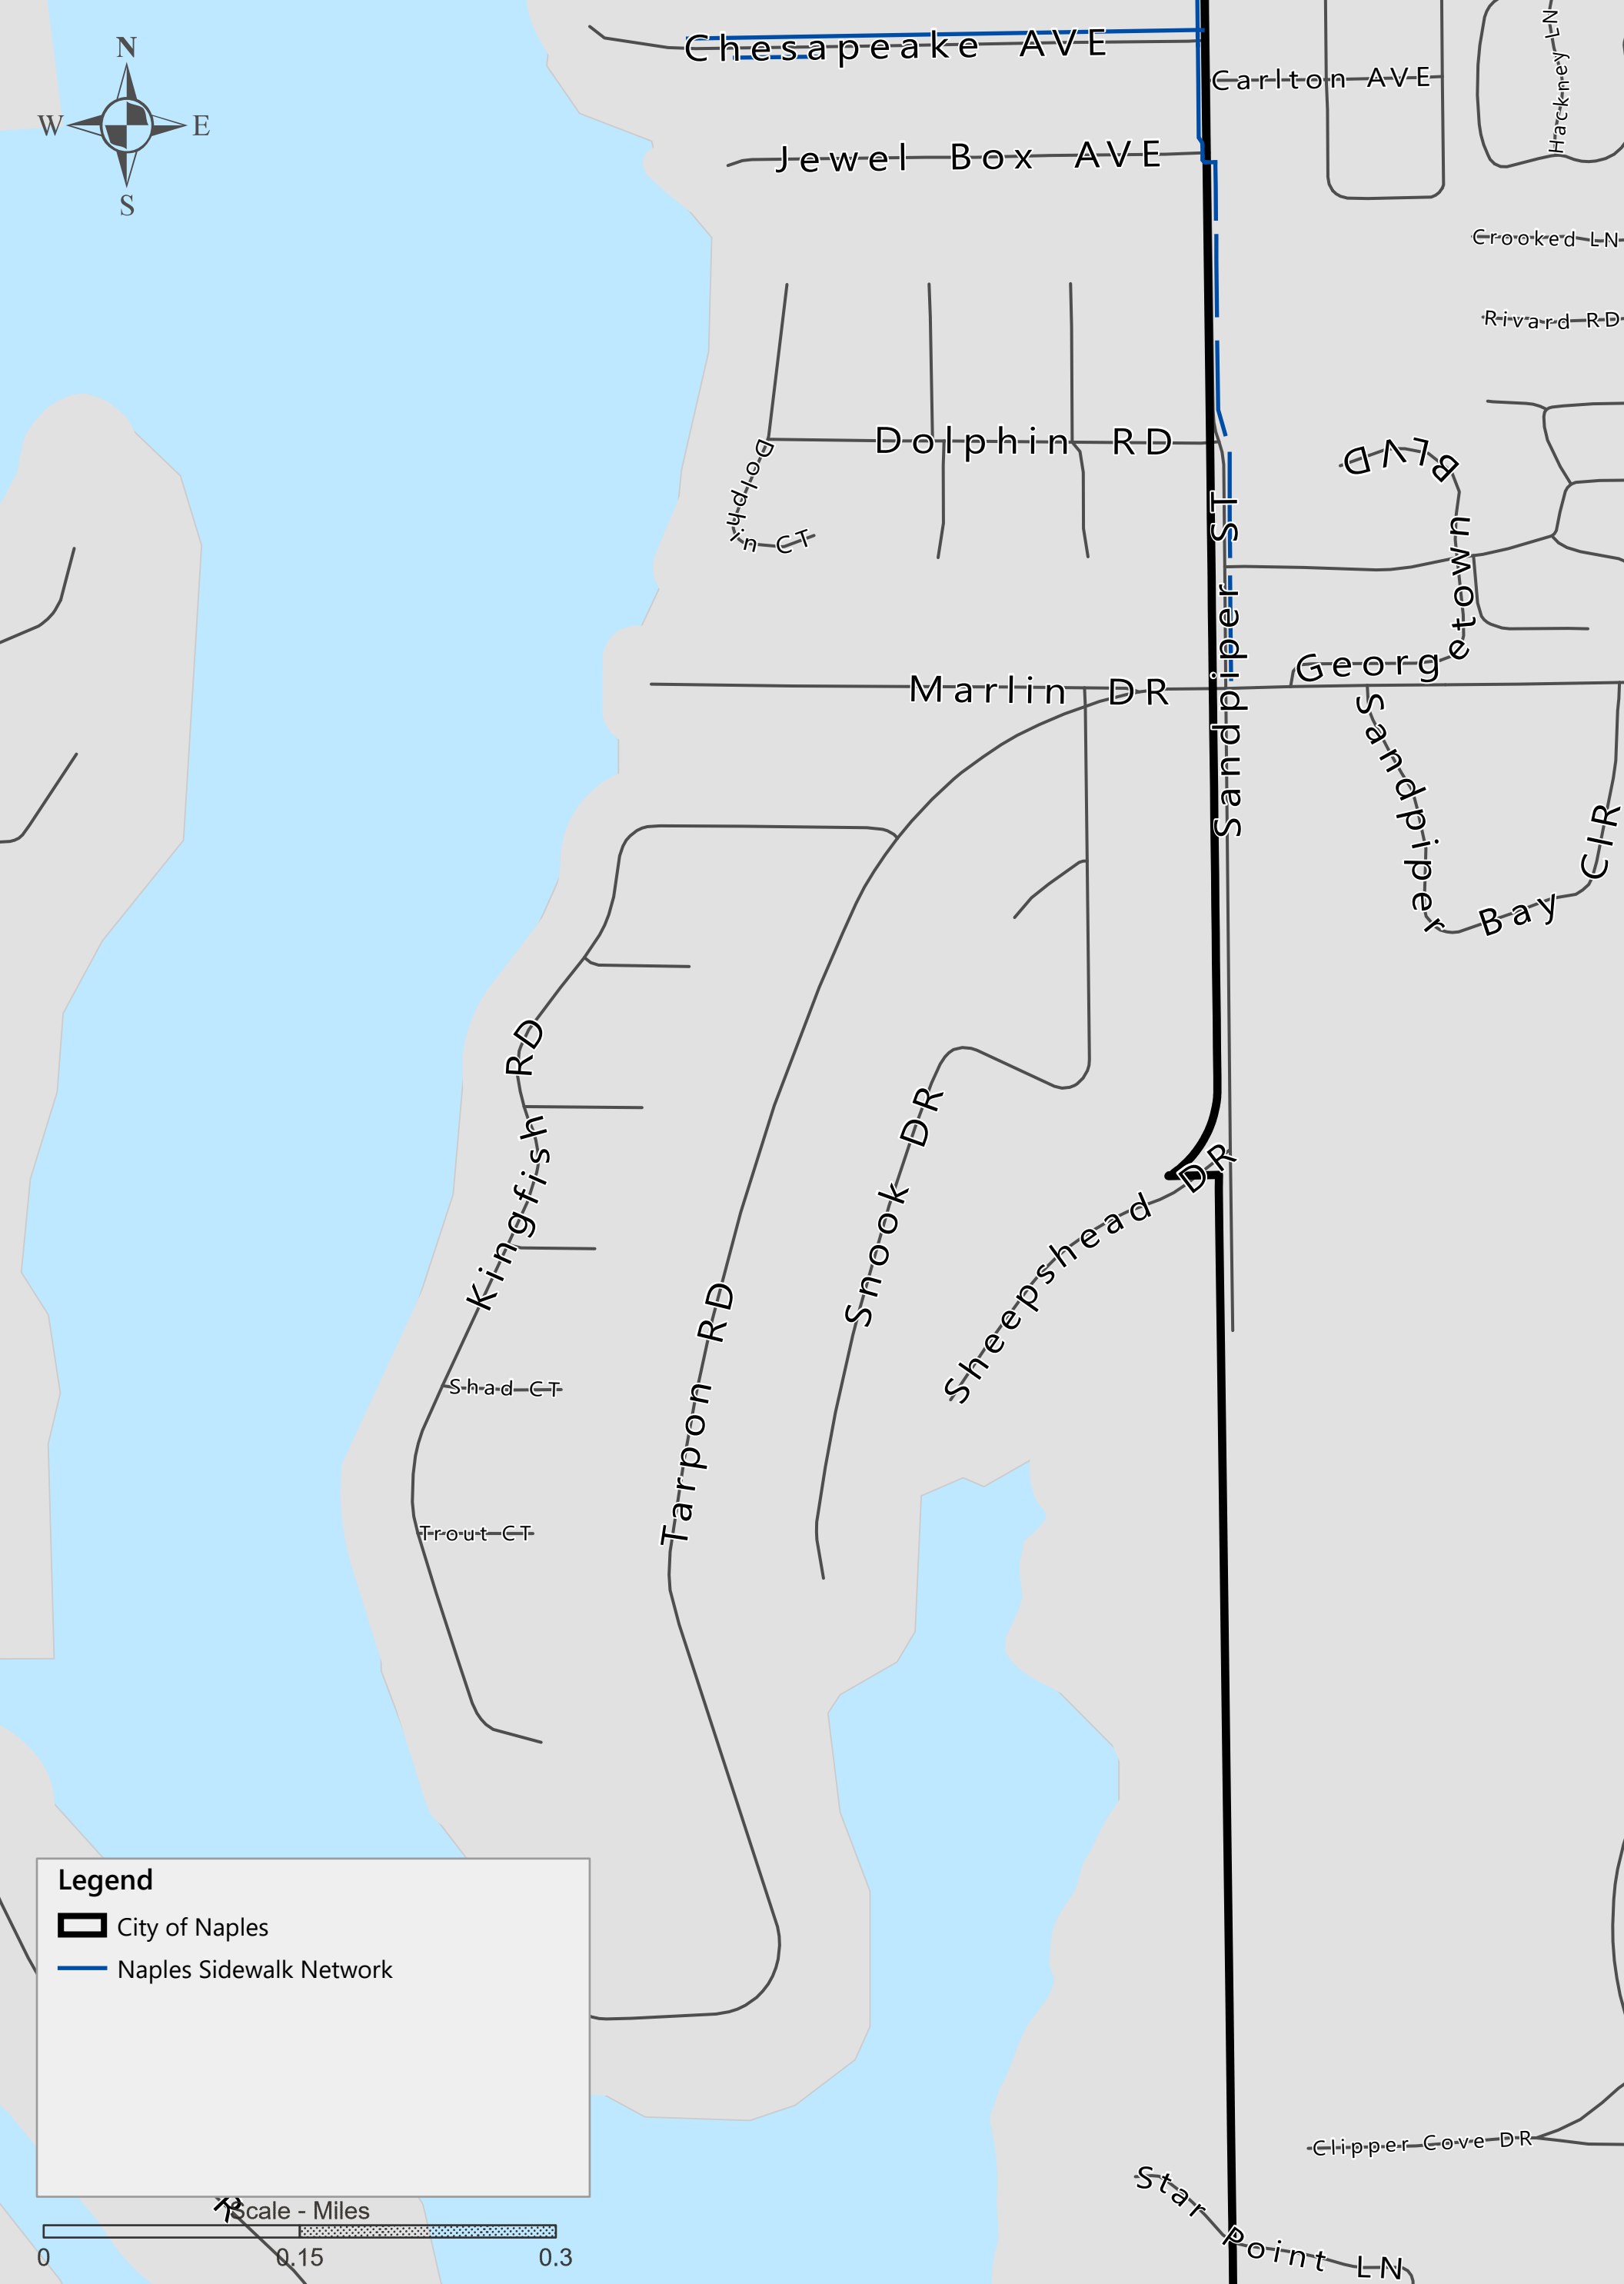

Legend

- City of Naples
- Naples Sidewalk Network

Existing Sidewalk Network

Pedestrian & Bicycle Master Plan
City of Naples

Extent: Royal Harbor