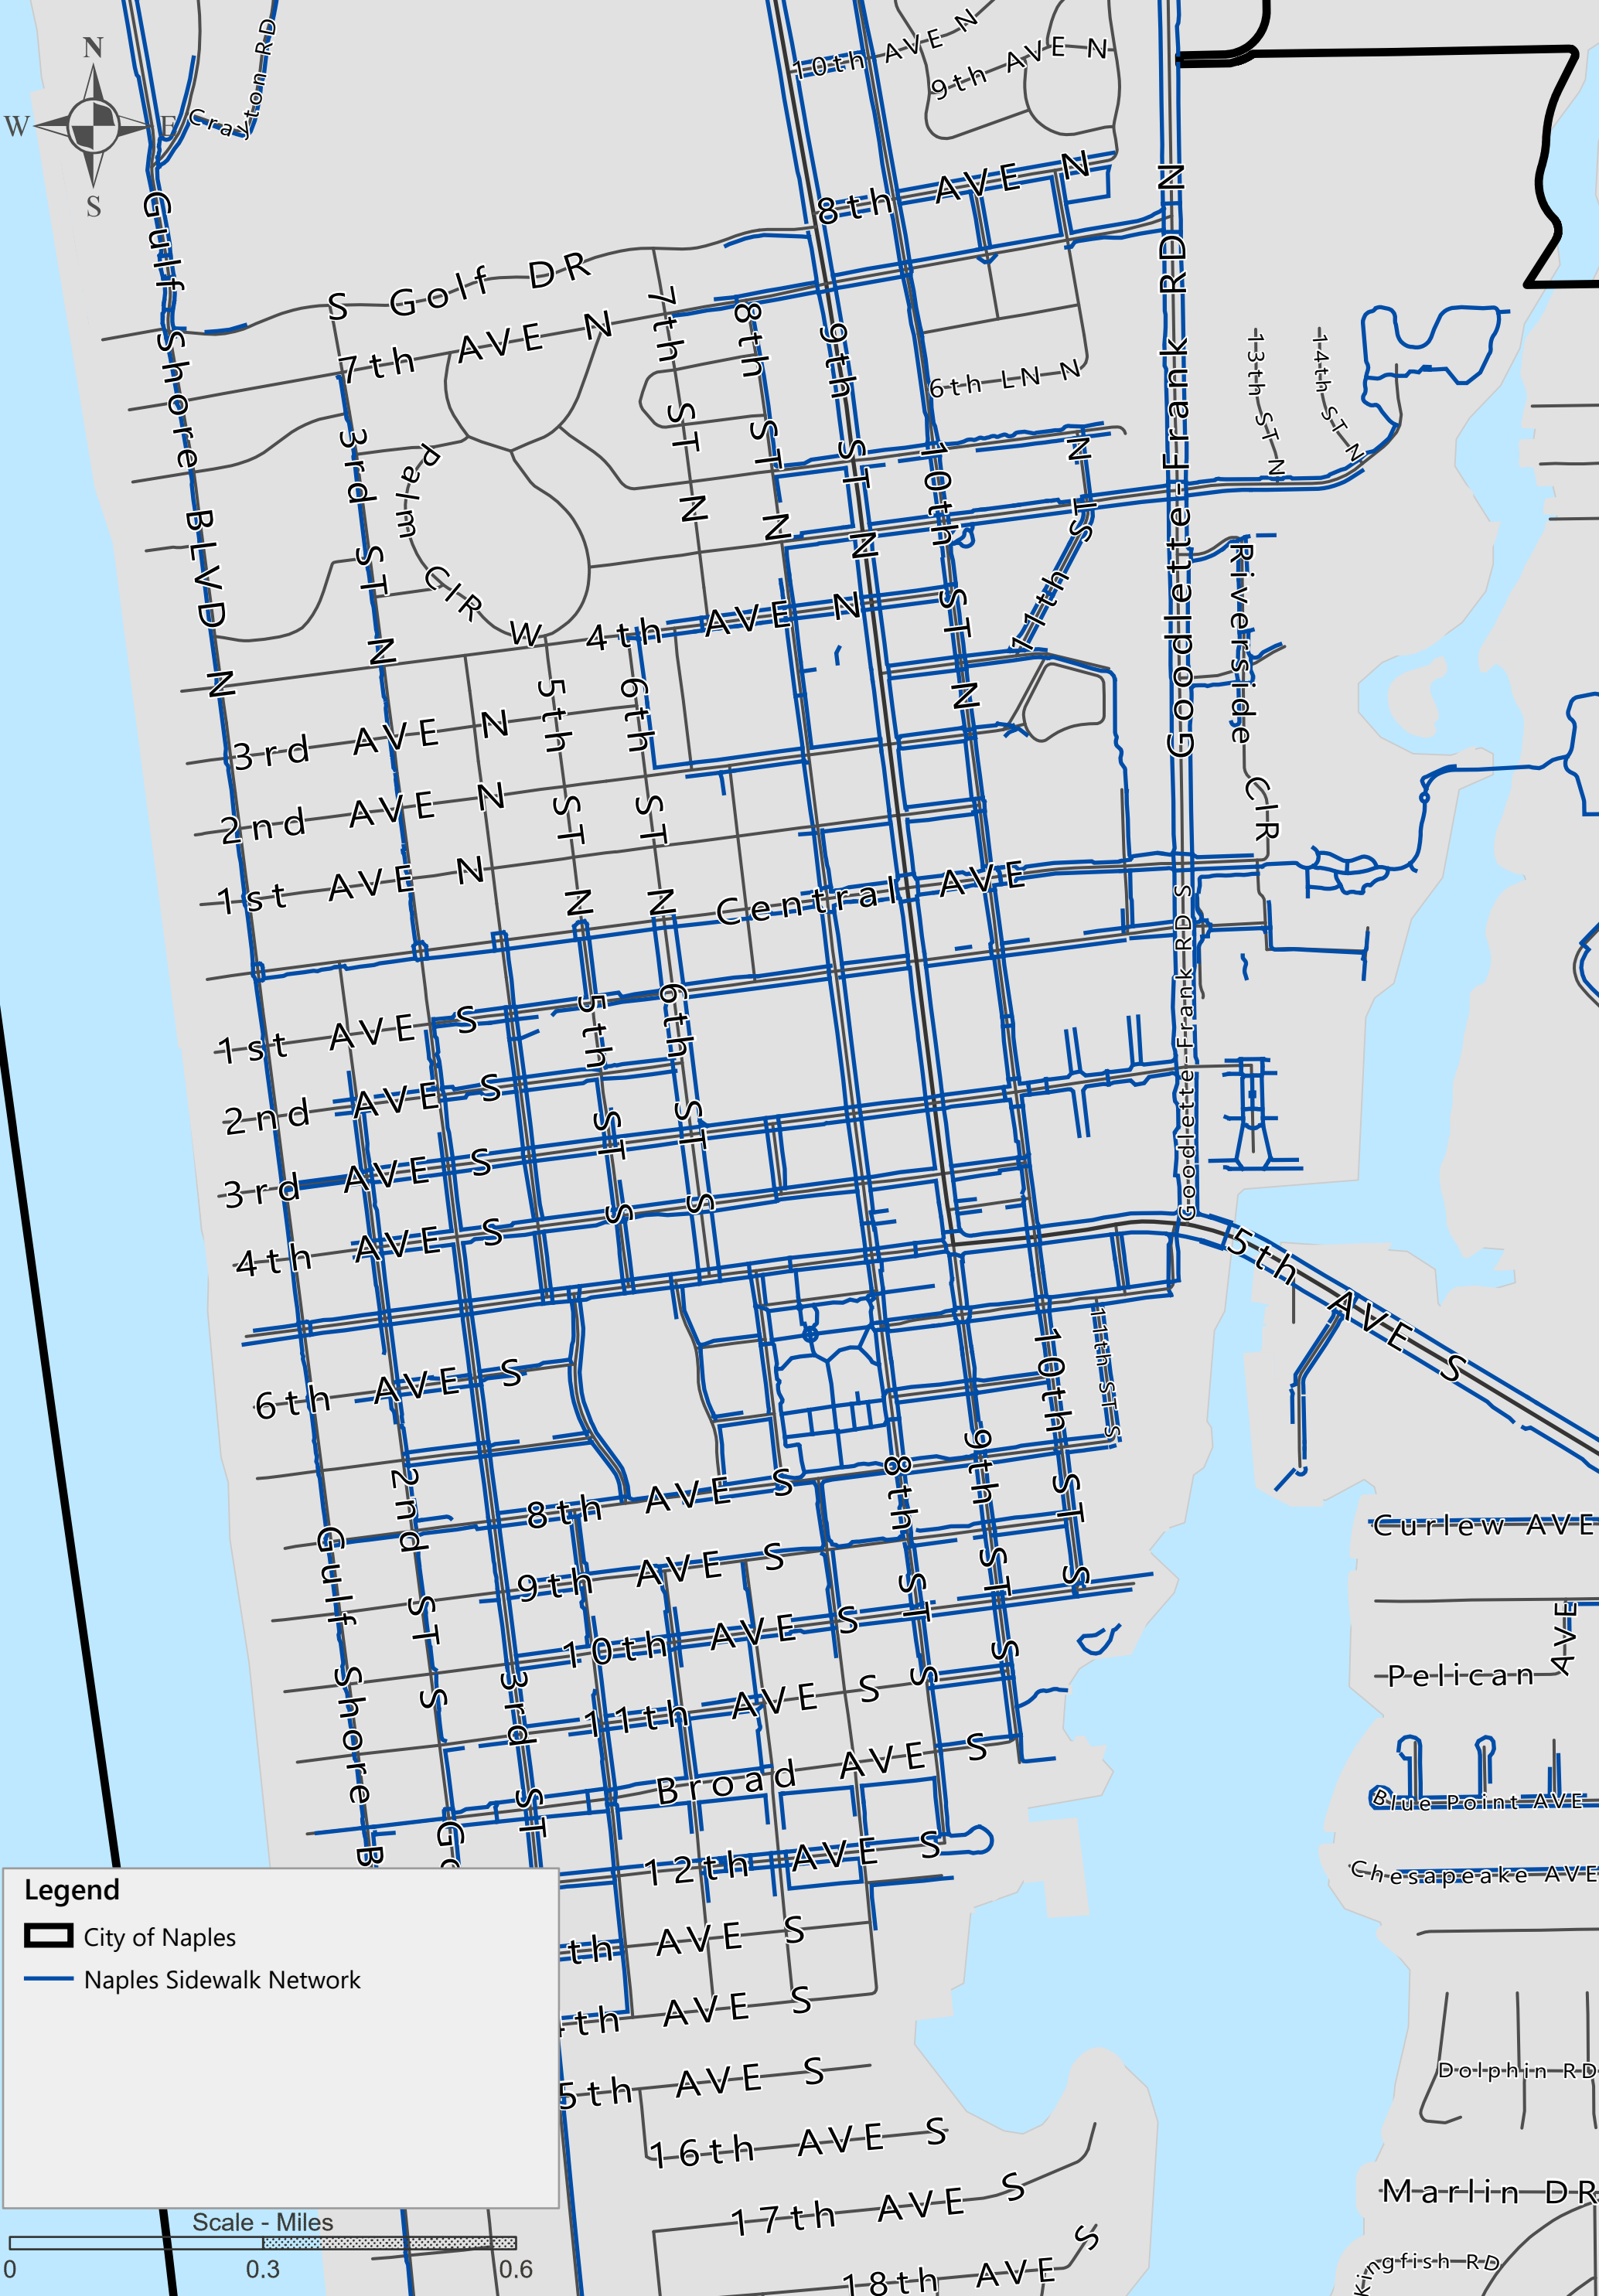

Existing Sidewalk Network

Pedestrian & Bicycle Master Plan

City of Naples

Extent: Aqualine Shores

Existing Sidewalk Network

Pedestrian & Bicycle Master Plan

City of Naples

Extent: Bears Paw

Existing Sidewalk Network

Pedestrian & Bicycle Master Plan

City of Naples

Extent: City Limits

Legend

- City of Naples
- Naples Sidewalk Network

Existing Sidewalk Network

Pedestrian & Bicycle Master Plan

City of Naples

Extent: Coquina Sands

Existing Sidewalk Network
 Pedestrian & Bicycle Master Plan
 City of Naples

Extent: Downtown

Existing Sidewalk Network

Pedestrian & Bicycle Master Plan

City of Naples

Extent: Moorings and Harbour Dr Gulf Shore

Existing Sidewalk Network

Pedestrian & Bicycle Master Plan

City of Naples

Extent: Old Naples

Existing Sidewalk Network

Pedestrian & Bicycle Master Plan

City of Naples

Extent: Oyster Bay