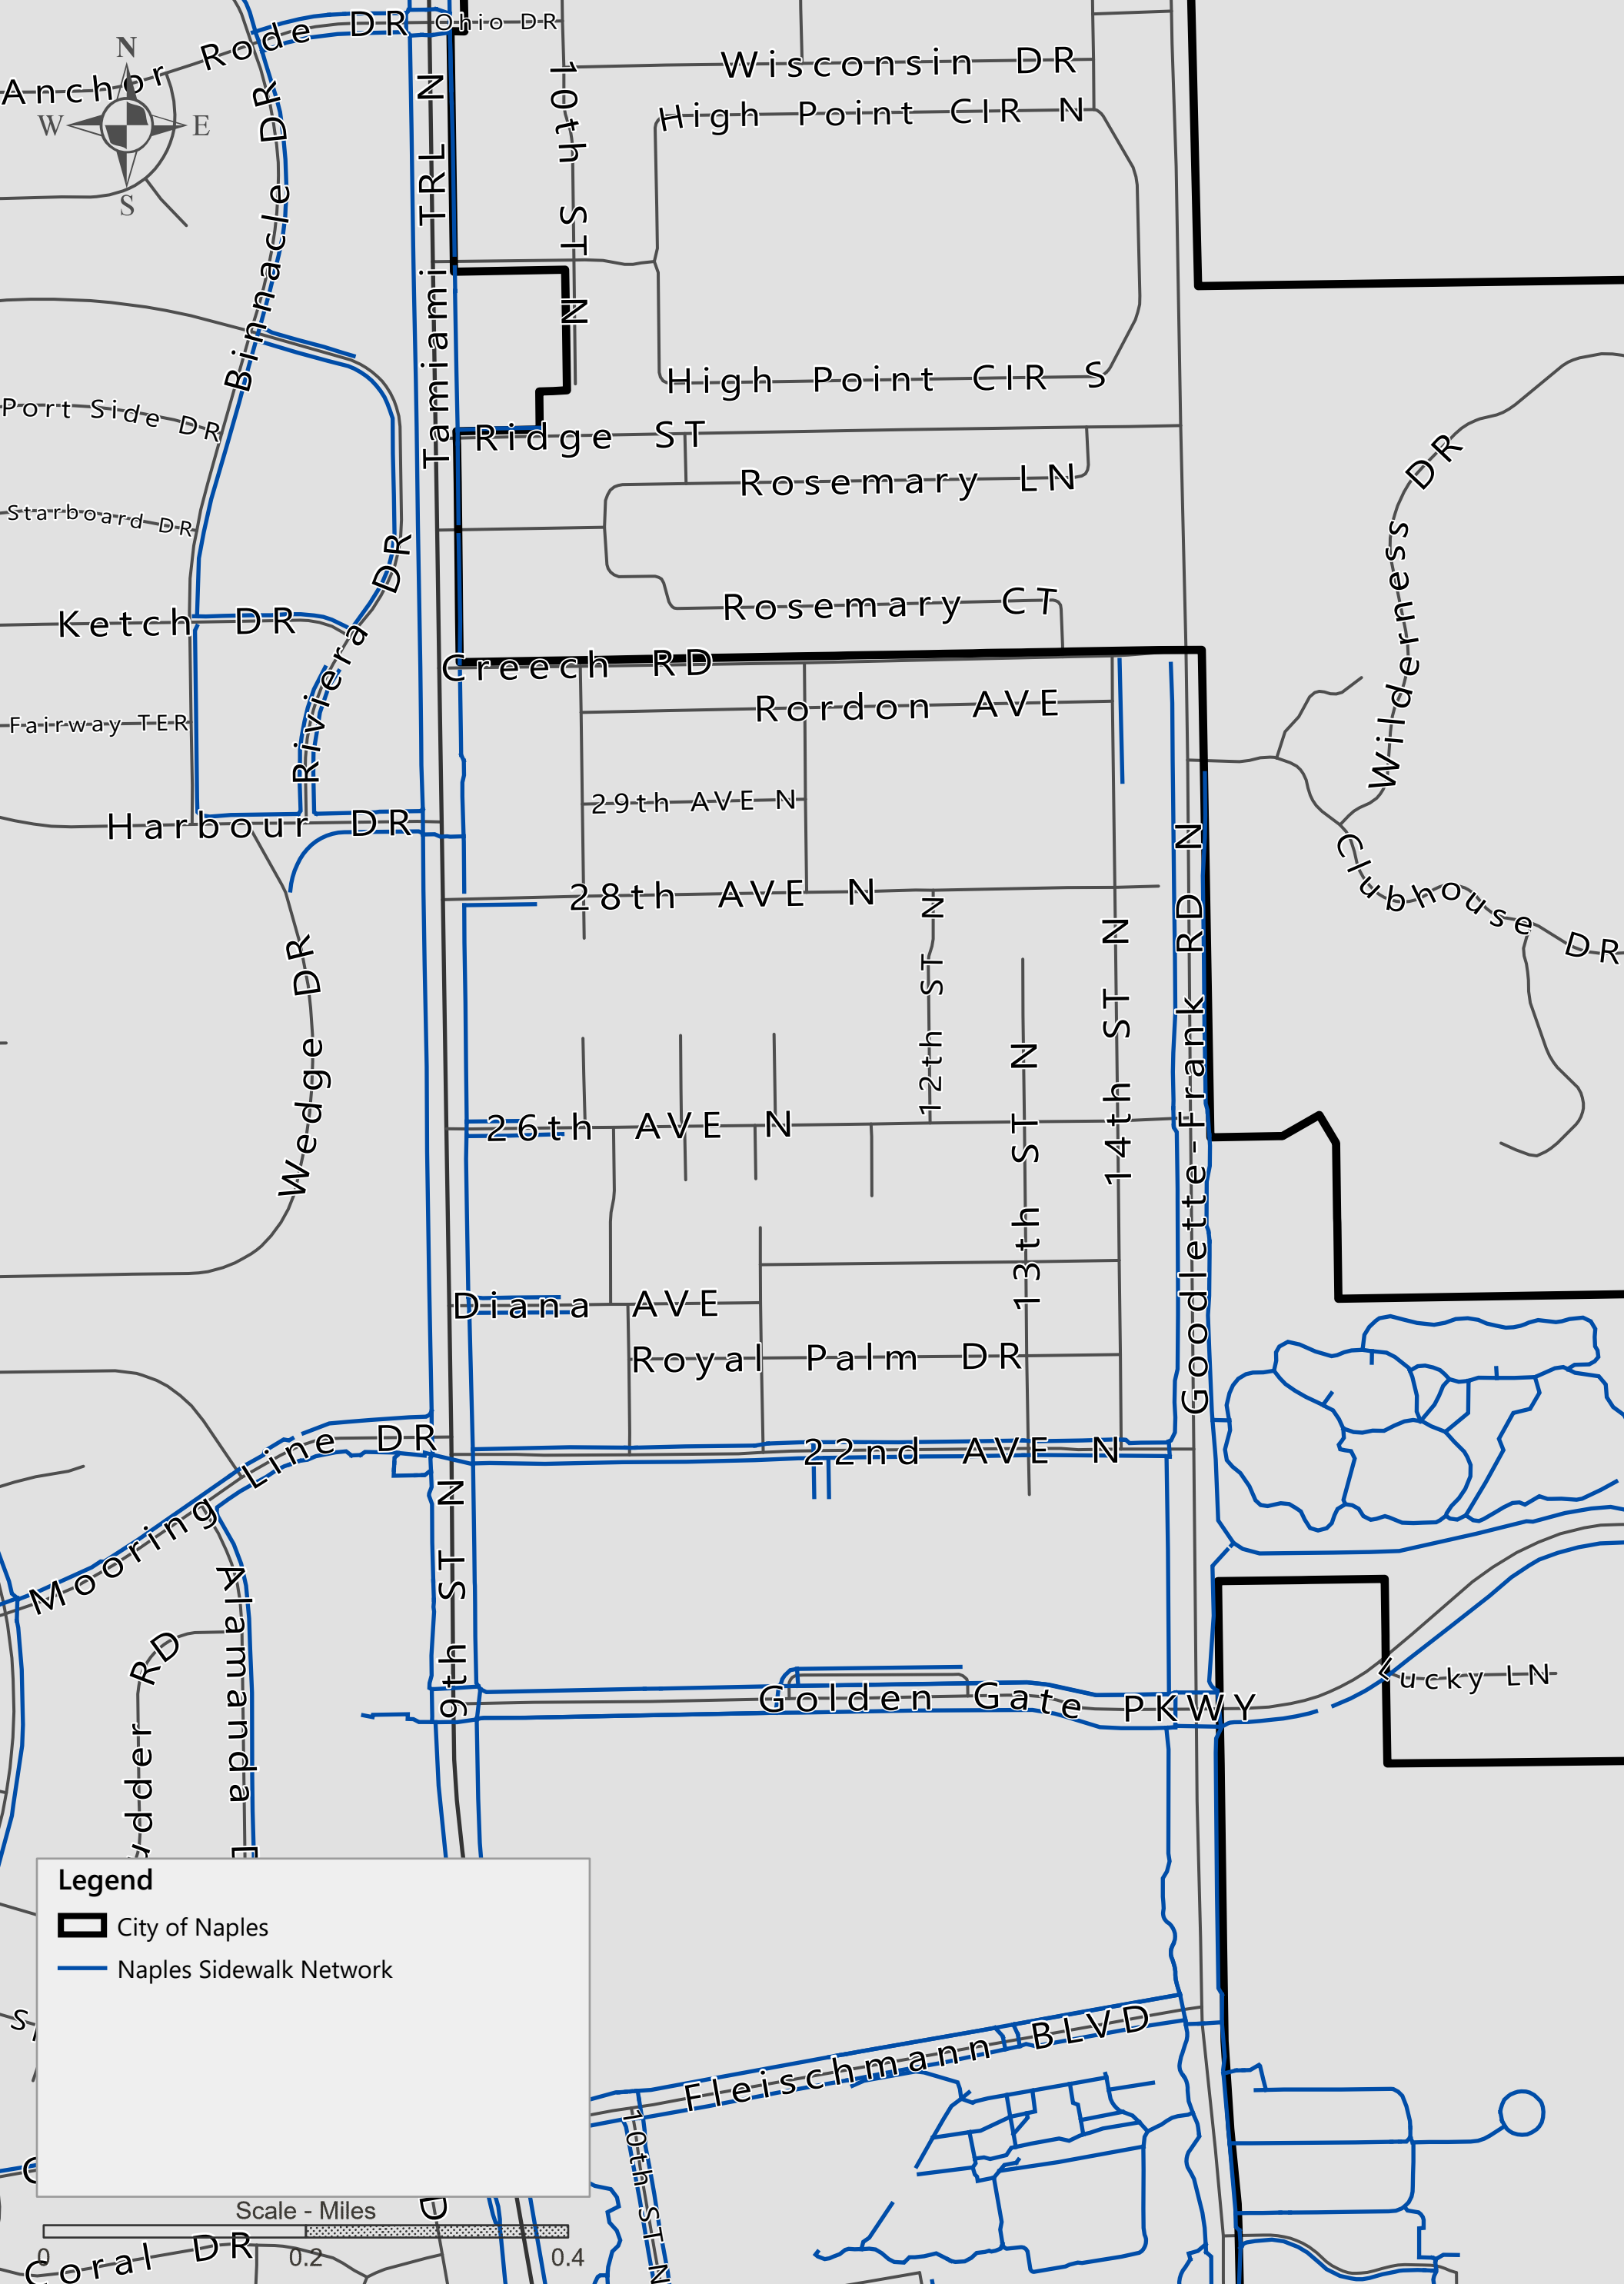

Existing Sidewalk Network

Pedestrian & Bicycle Master Plan

City of Naples

Extent: Aqualine Shores

Existing Sidewalk Network

Pedestrian & Bicycle Master Plan

City of Naples

Extent: Bears Paw

City of Naples

Extent: Coquina Sands

Existing Sidewalk Network
 Pedestrian & Bicycle Master Plan
 City of Naples

Extent: Downtown

Existing Sidewalk Network

Pedestrian & Bicycle Master Plan

City of Naples

Extent: Moorings and Harbour Dr Gulf Shore

Existing Sidewalk Network

Pedestrian & Bicycle Master Plan

City of Naples

Extent: Old Naples

Existing Sidewalk Network

Pedestrian & Bicycle Master Plan

City of Naples

Extent: Oyster Bay

City of Naples

Extent: Port Royal

Legend

- City of Naples
- Naples Sidewalk Network

Existing Sidewalk Network

Pedestrian & Bicycle Master Plan
City of Naples

Extent: Royal Harbor

Existing Sidewalk Network