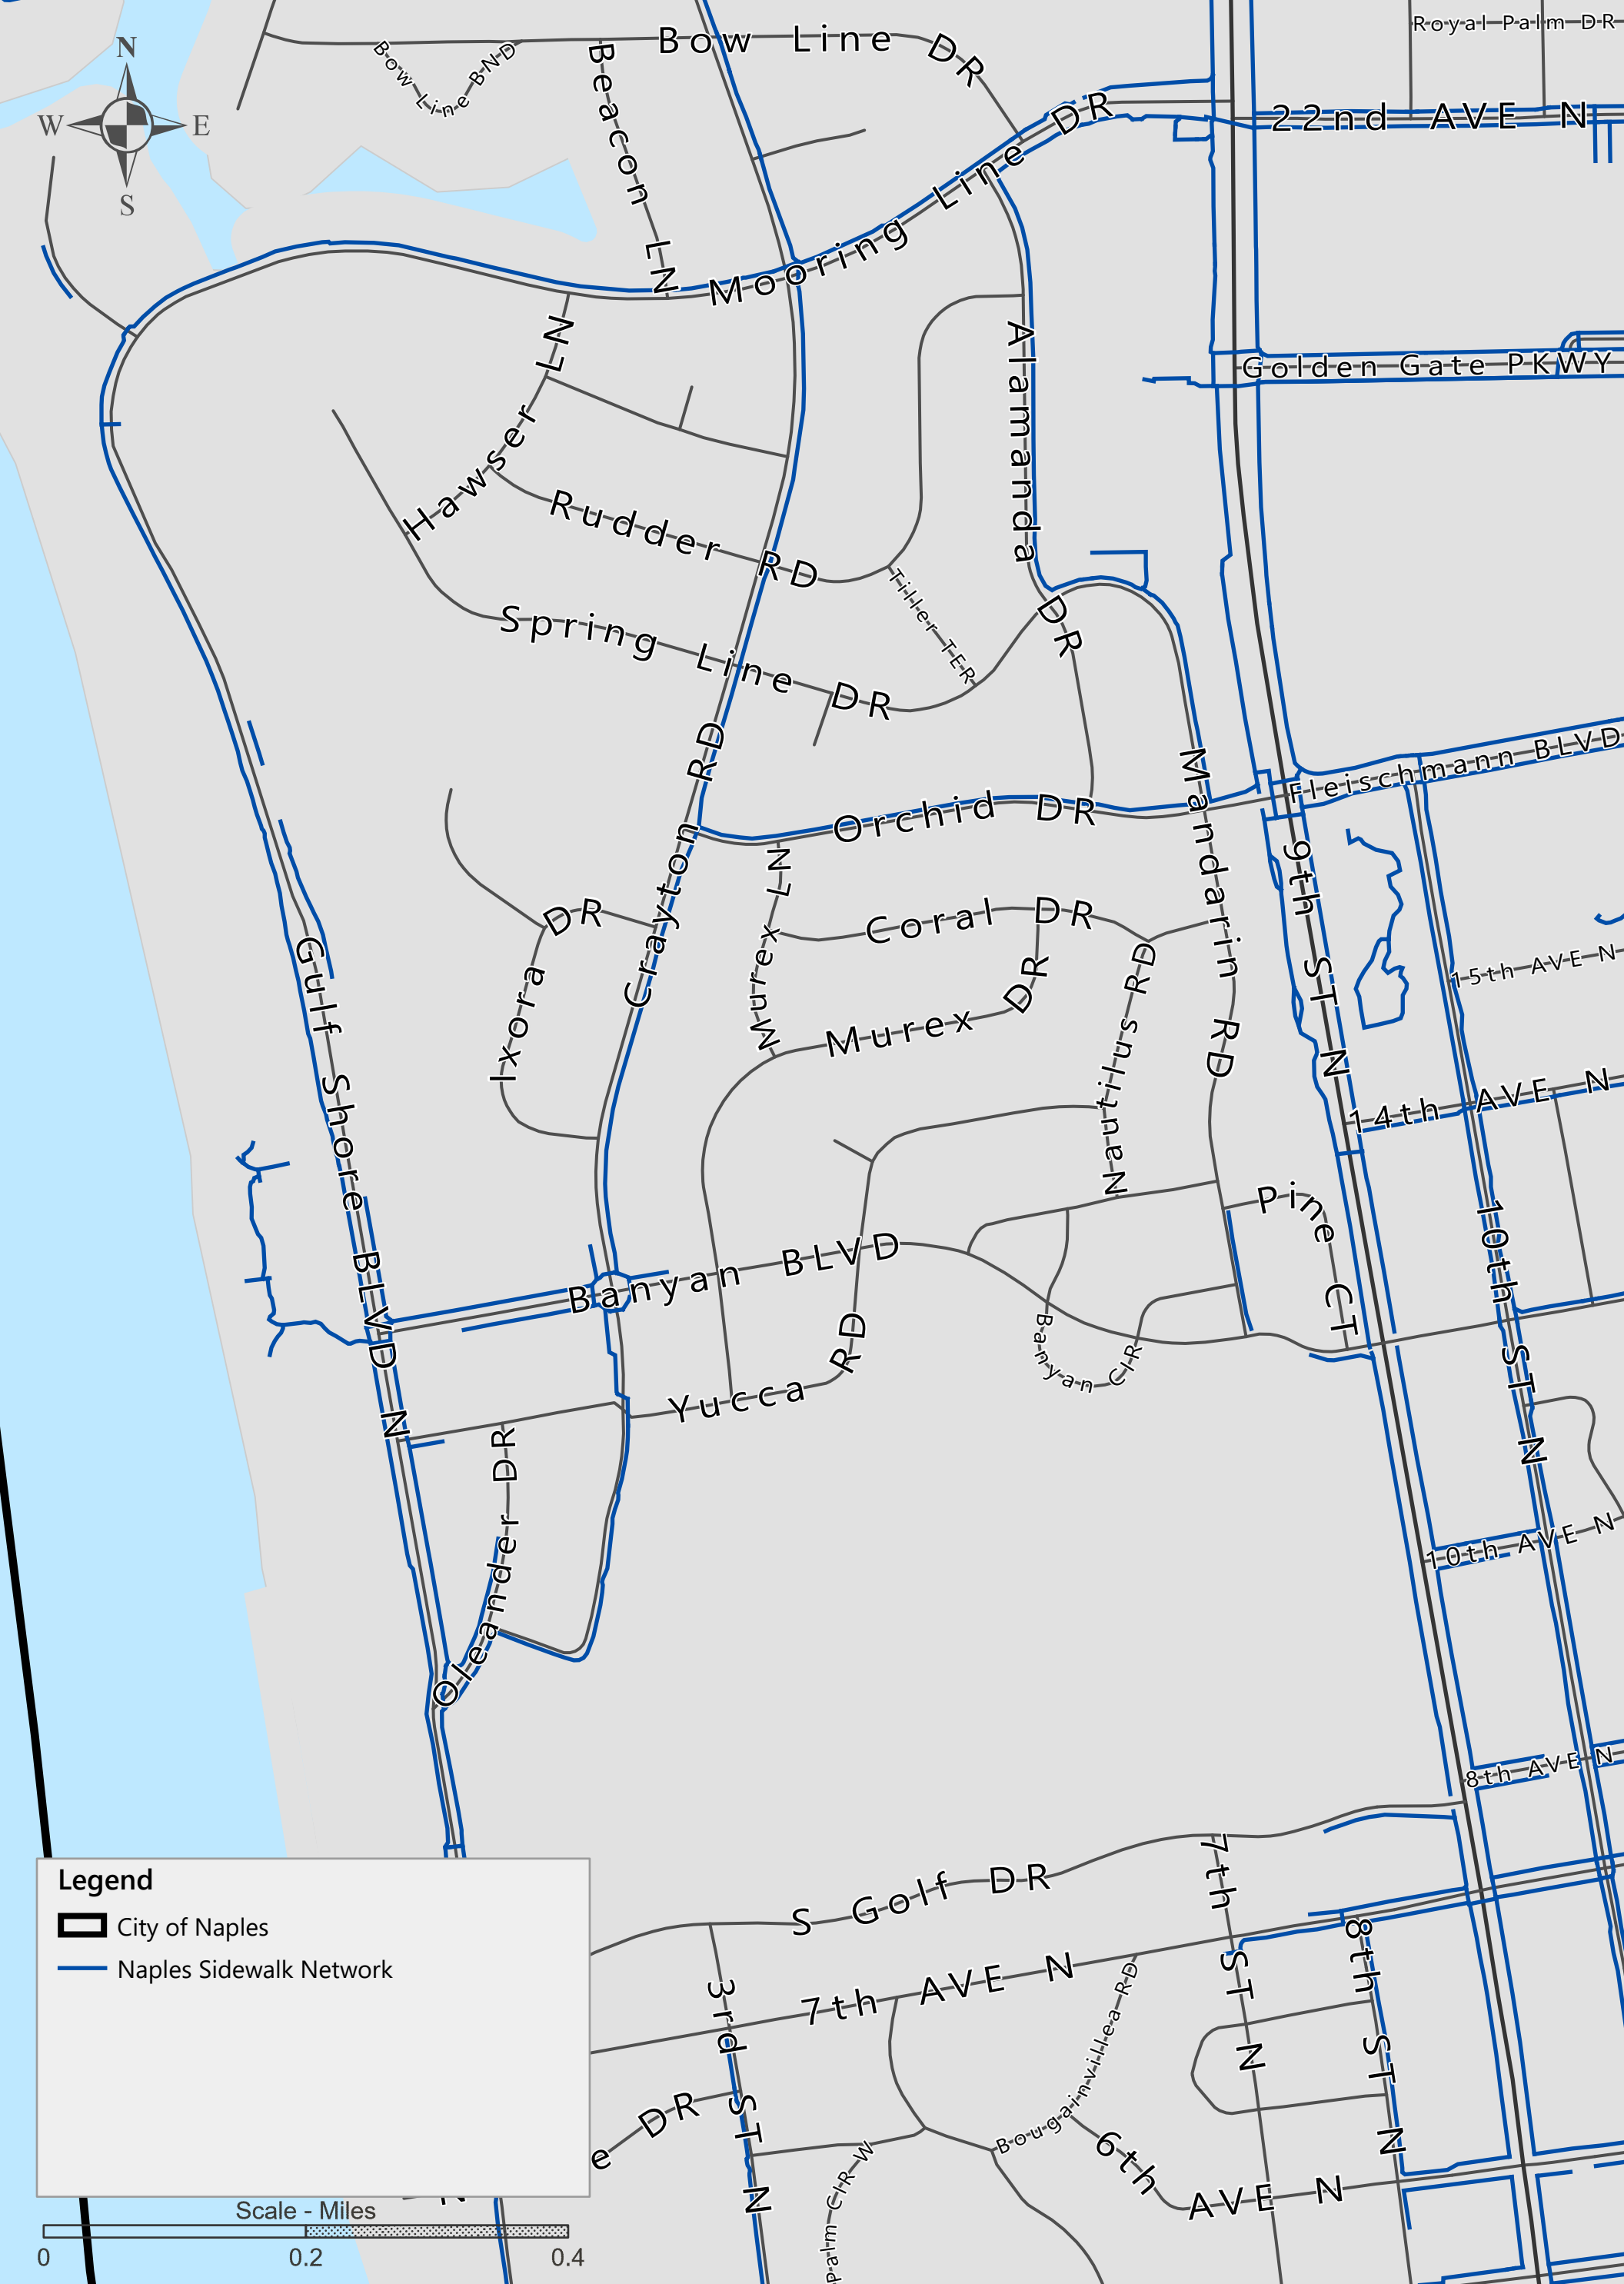

Existing Sidewalk Network

Pedestrian & Bicycle Master Plan

City of Naples

Extent: Aqualine Shores

Existing Sidewalk Network

Pedestrian & Bicycle Master Plan

City of Naples

Extent: Bears Paw

Existing Sidewalk Network

Pedestrian & Bicycle Master Plan

City of Naples

Extent: City Limits

Legend

- City of Naples
- Naples Sidewalk Network

Existing Sidewalk Network

Pedestrian & Bicycle Master Plan

City of Naples

Extent: Coquina Sands

Existing Sidewalk Network
 Pedestrian & Bicycle Master Plan
 City of Naples

Extent: Downtown

Existing Sidewalk Network

Pedestrian & Bicycle Master Plan

City of Naples

Extent: Moorings and Harbour Dr Gulf Shore

Existing Sidewalk Network

Pedestrian & Bicycle Master Plan

City of Naples

Extent: Old Naples

Existing Sidewalk Network

Pedestrian & Bicycle Master Plan

City of Naples

Extent: Oyster Bay