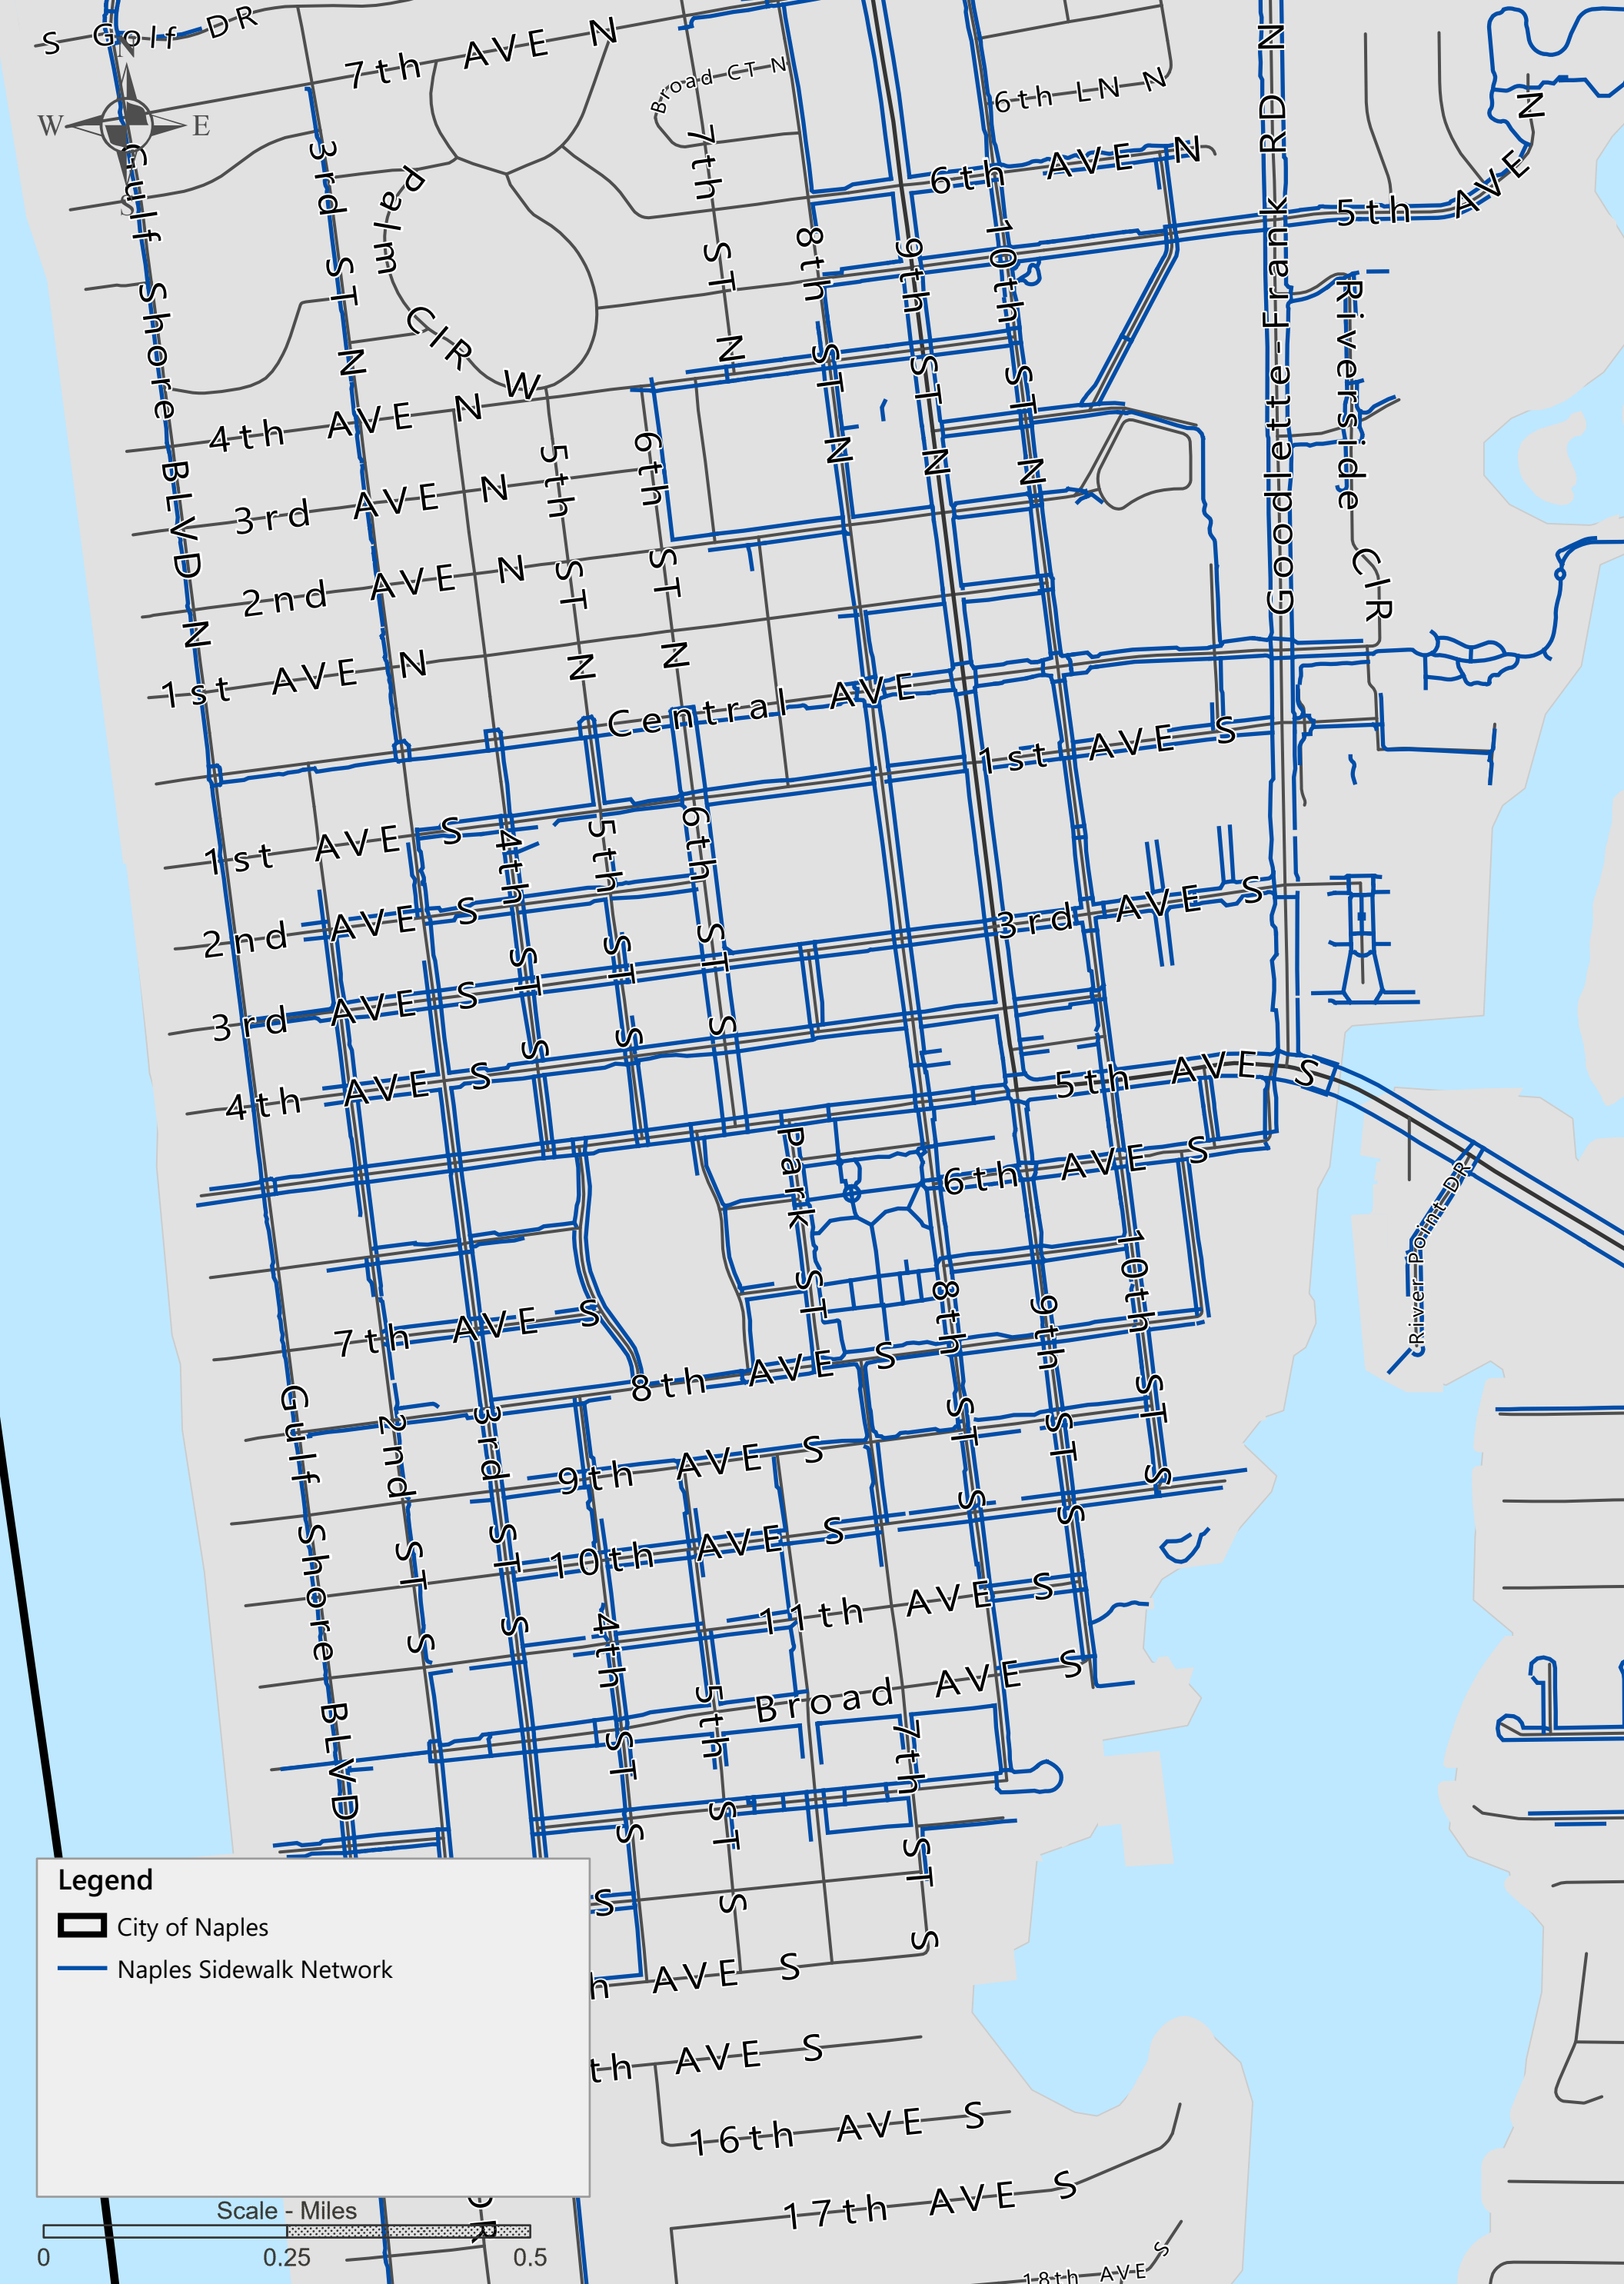

Existing Sidewalk Network

Pedestrian & Bicycle Master Plan

City of Naples

Extent: Aqualine Shores

Existing Sidewalk Network

Pedestrian & Bicycle Master Plan

City of Naples

Extent: Bears Paw

Existing Sidewalk Network

Pedestrian & Bicycle Master Plan

City of Naples

Extent: City Limits

Legend

- City of Naples
- Naples Sidewalk Network

Existing Sidewalk Network

Pedestrian & Bicycle Master Plan

City of Naples

Extent: Coquina Sands

Existing Sidewalk Network
 Pedestrian & Bicycle Master Plan
 City of Naples

Extent: Downtown

Existing Sidewalk Network

Pedestrian & Bicycle Master Plan

City of Naples

Extent: Moorings and Harbour Dr Gulf Shore

Existing Sidewalk Network

Pedestrian & Bicycle Master Plan

City of Naples

Extent: Old Naples

Existing Sidewalk Network

Pedestrian & Bicycle Master Plan

City of Naples

Extent: Oyster Bay