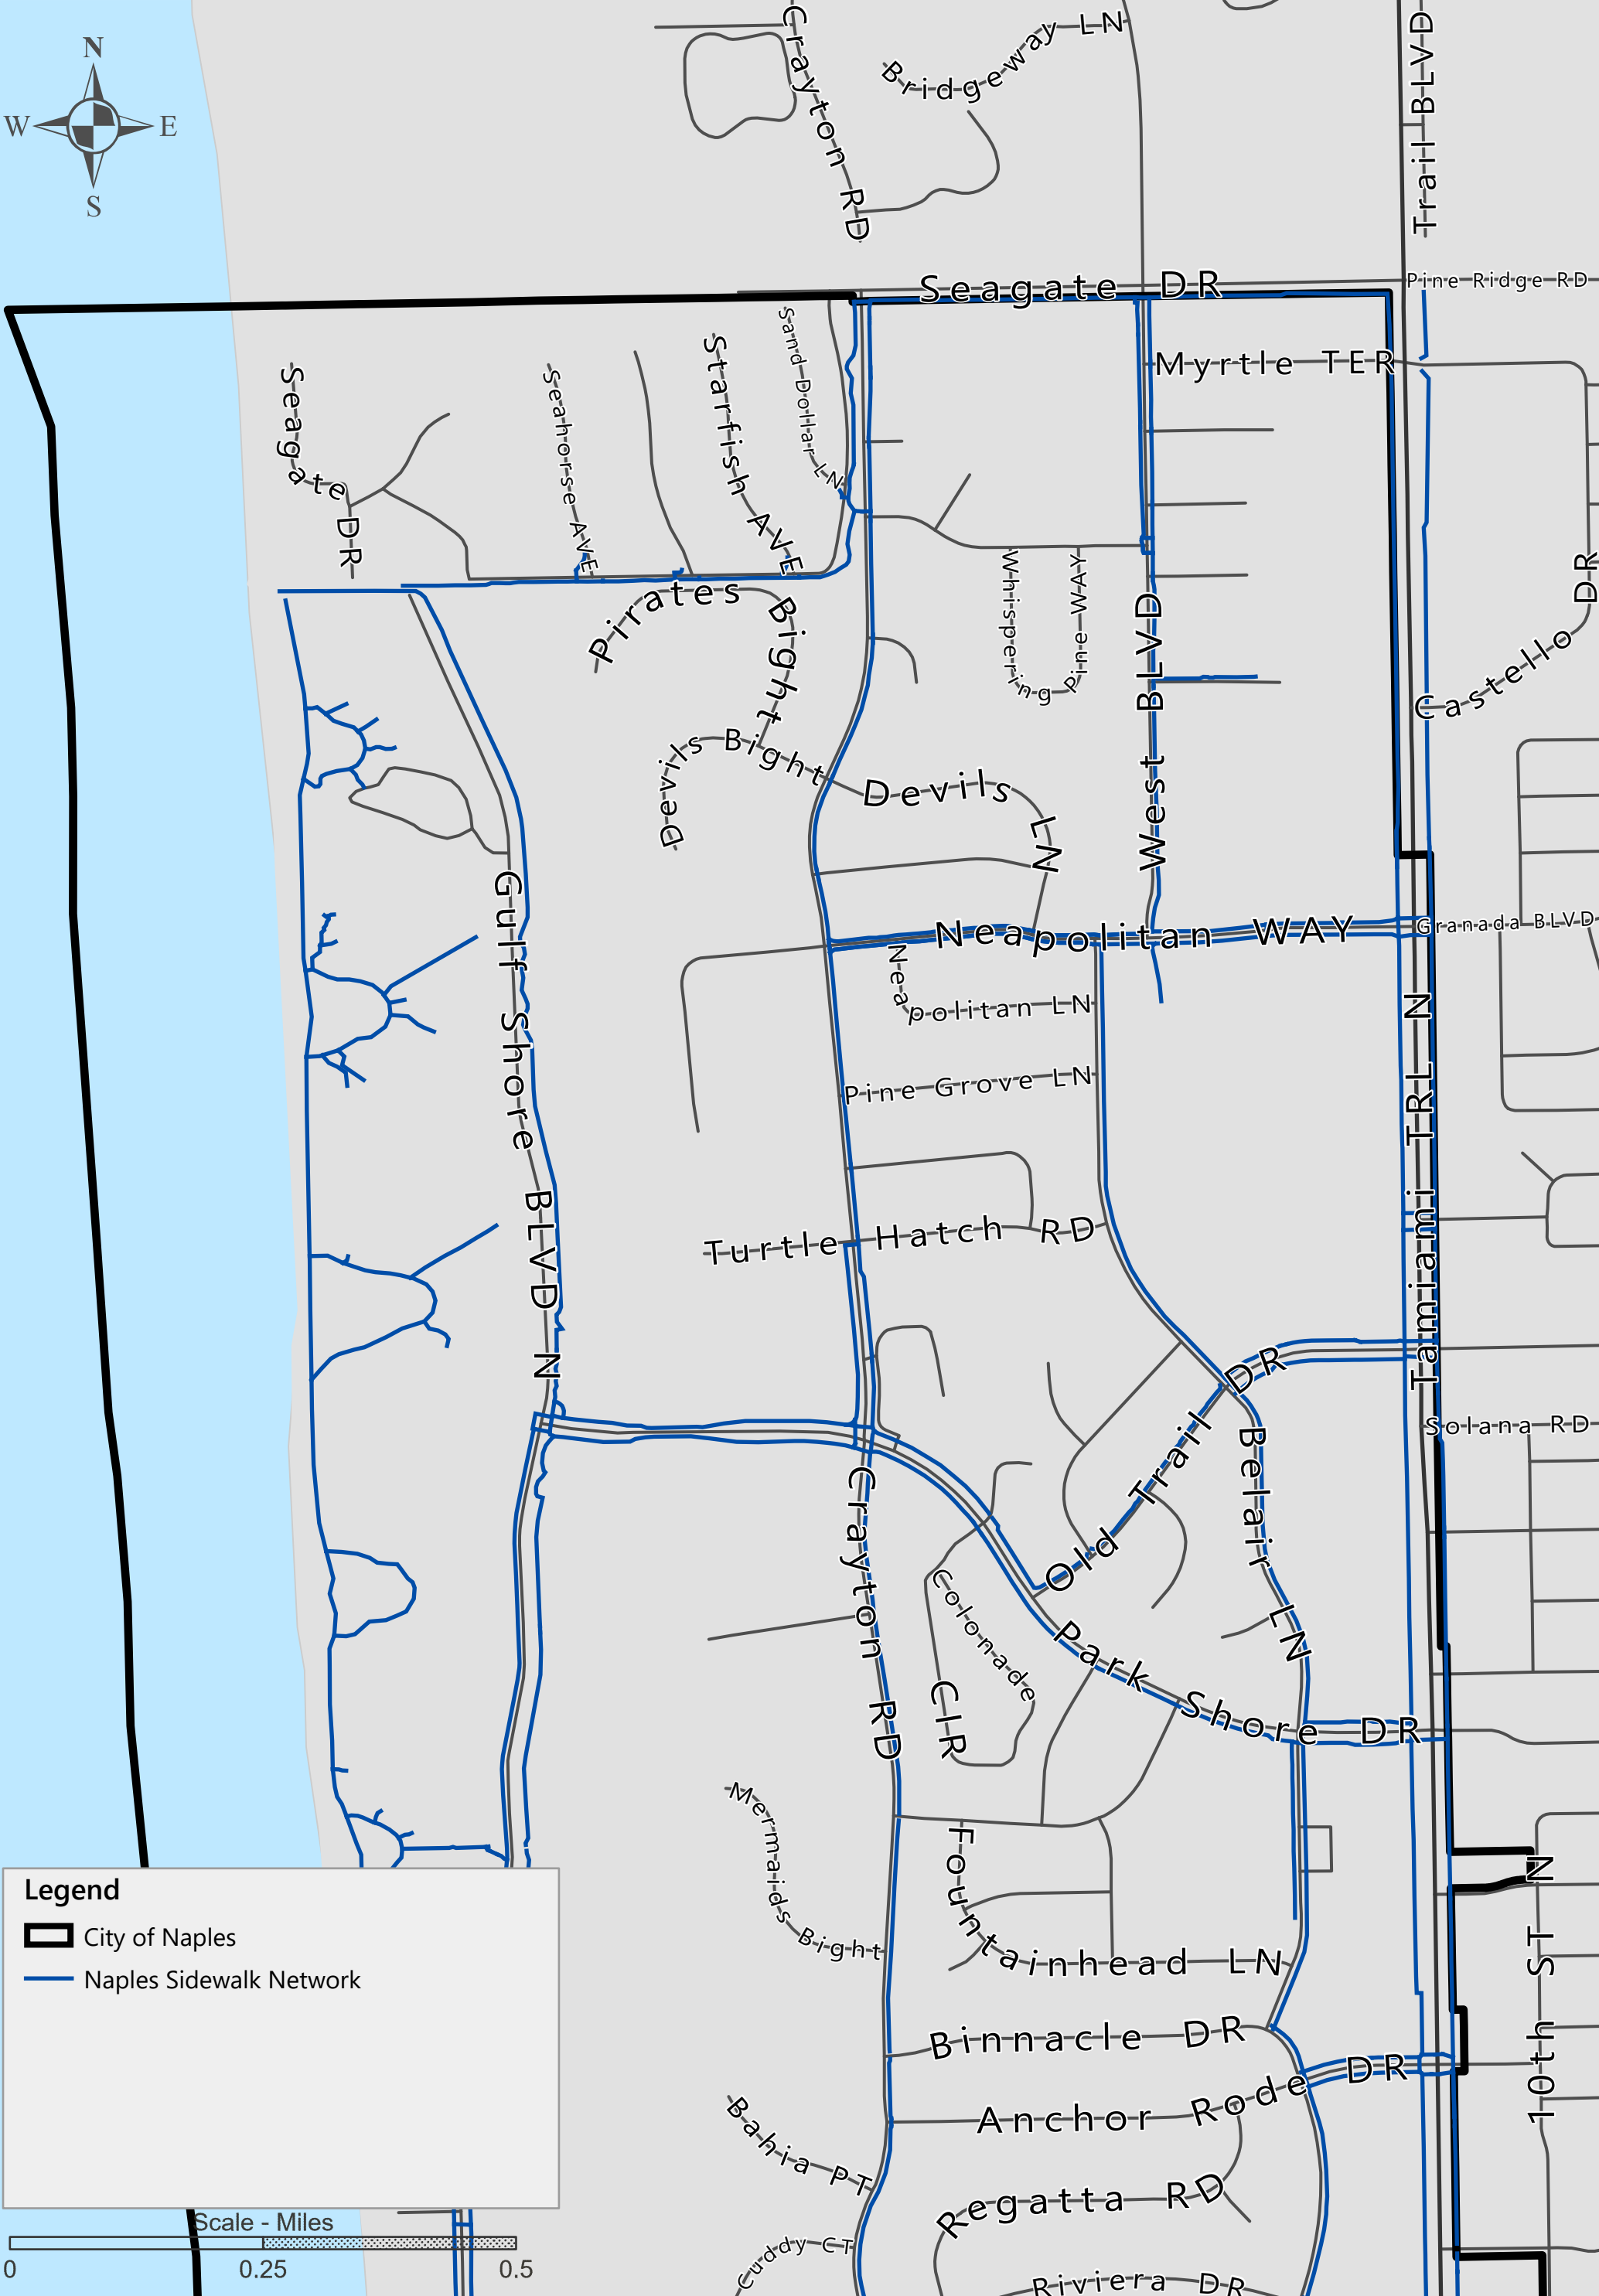

Existing Sidewalk Network

Pedestrian & Bicycle Master Plan

City of Naples

Extent: Aqualine Shores

Existing Sidewalk Network

Pedestrian & Bicycle Master Plan

City of Naples

Extent: Bears Paw

City of Naples

Extent: Coquina Sands

Existing Sidewalk Network
 Pedestrian & Bicycle Master Plan
 City of Naples

Extent: Downtown

Existing Sidewalk Network

Pedestrian & Bicycle Master Plan

City of Naples

Extent: Moorings and Harbour Dr Gulf Shore

Existing Sidewalk Network

Pedestrian & Bicycle Master Plan

City of Naples

Extent: Old Naples

Existing Sidewalk Network

Pedestrian & Bicycle Master Plan

City of Naples

Extent: Oyster Bay

Legend

- City of Naples
- Naples Sidewalk Network

Existing Sidewalk Network

Pedestrian & Bicycle Master Plan

City of Naples

Extent: Parkshore, Seagate, and Park West

Existing Sidewalk Network

Pedestrian & Bicycle Master Plan