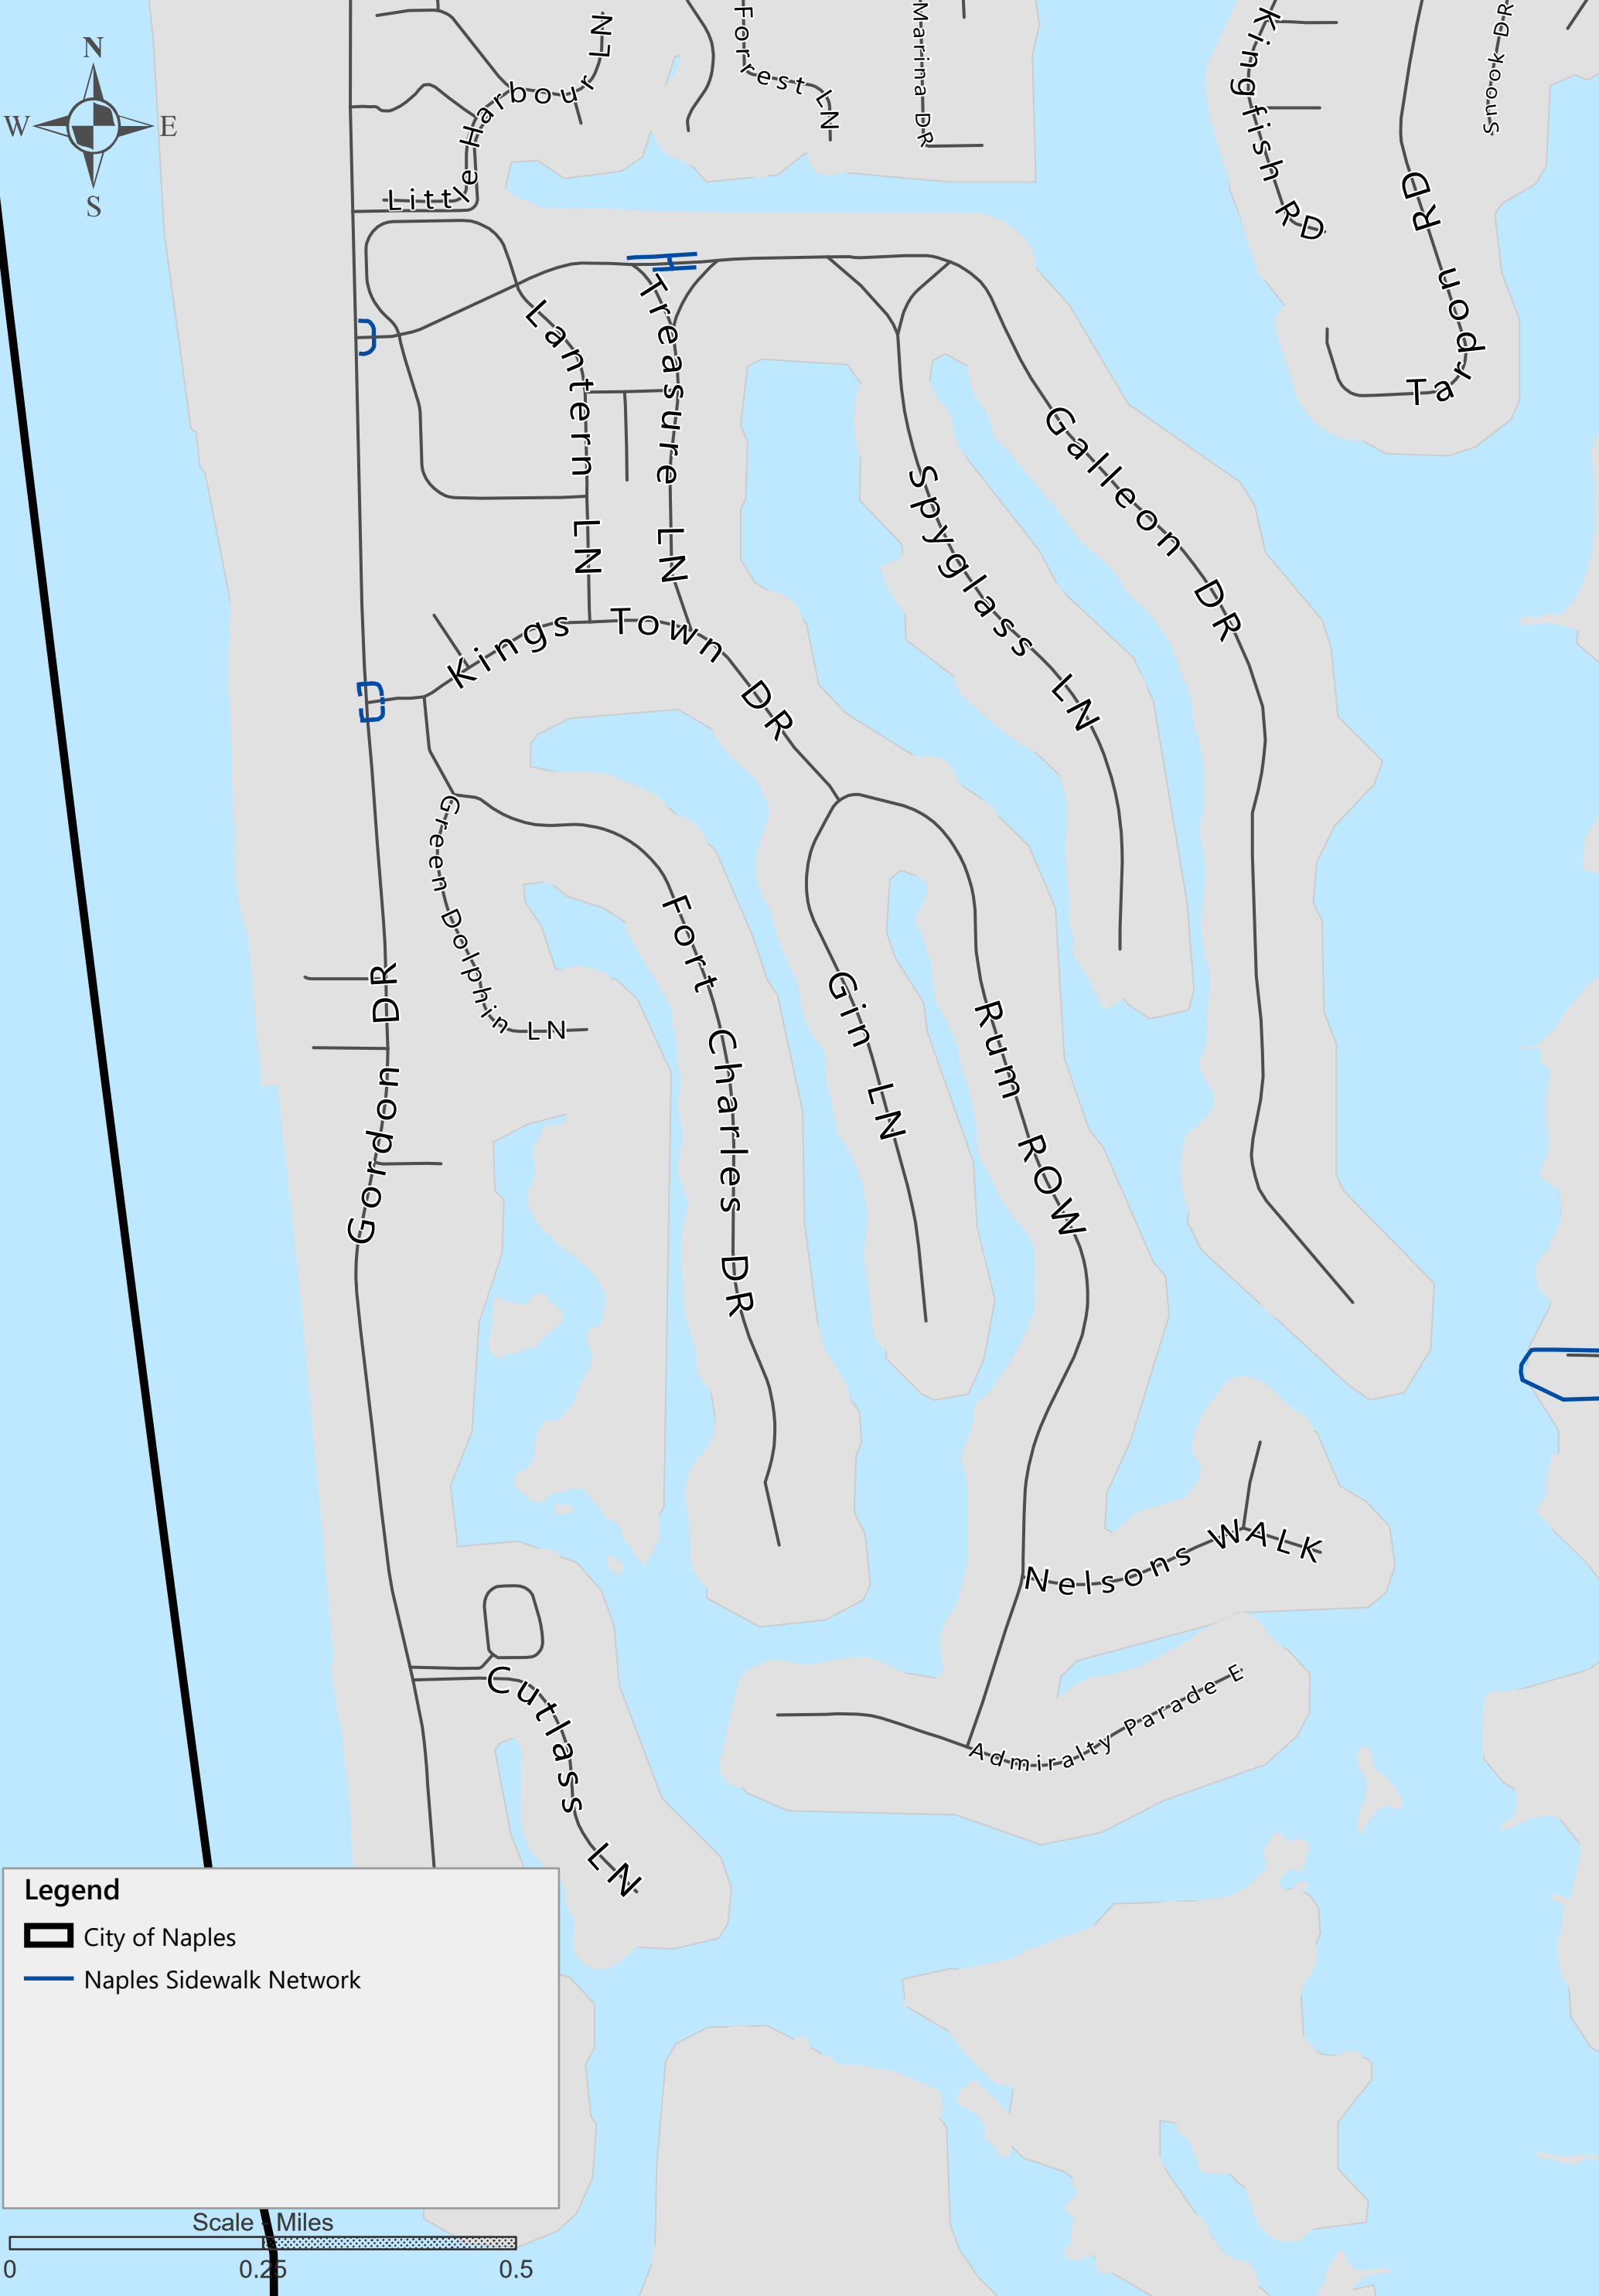

Existing Sidewalk Network

Pedestrian & Bicycle Master Plan

City of Naples

Extent: Aqualine Shores

Existing Sidewalk Network

Pedestrian & Bicycle Master Plan

City of Naples

Extent: Bears Paw

City of Naples

Extent: Coquina Sands

Existing Sidewalk Network
 Pedestrian & Bicycle Master Plan
 City of Naples

Extent: Downtown

Existing Sidewalk Network

Pedestrian & Bicycle Master Plan

City of Naples

Extent: Moorings and Harbour Dr Gulf Shore

Existing Sidewalk Network

Pedestrian & Bicycle Master Plan

City of Naples

Extent: Old Naples

Existing Sidewalk Network

Pedestrian & Bicycle Master Plan

City of Naples

Extent: Oyster Bay

Legend

- City of Naples
- Naples Sidewalk Network

Existing Sidewalk Network

Pedestrian & Bicycle Master Plan

City of Naples

Extent: Parkshore, Seagate, and Park West

Existing Sidewalk Network

Pedestrian & Bicycle Master Plan