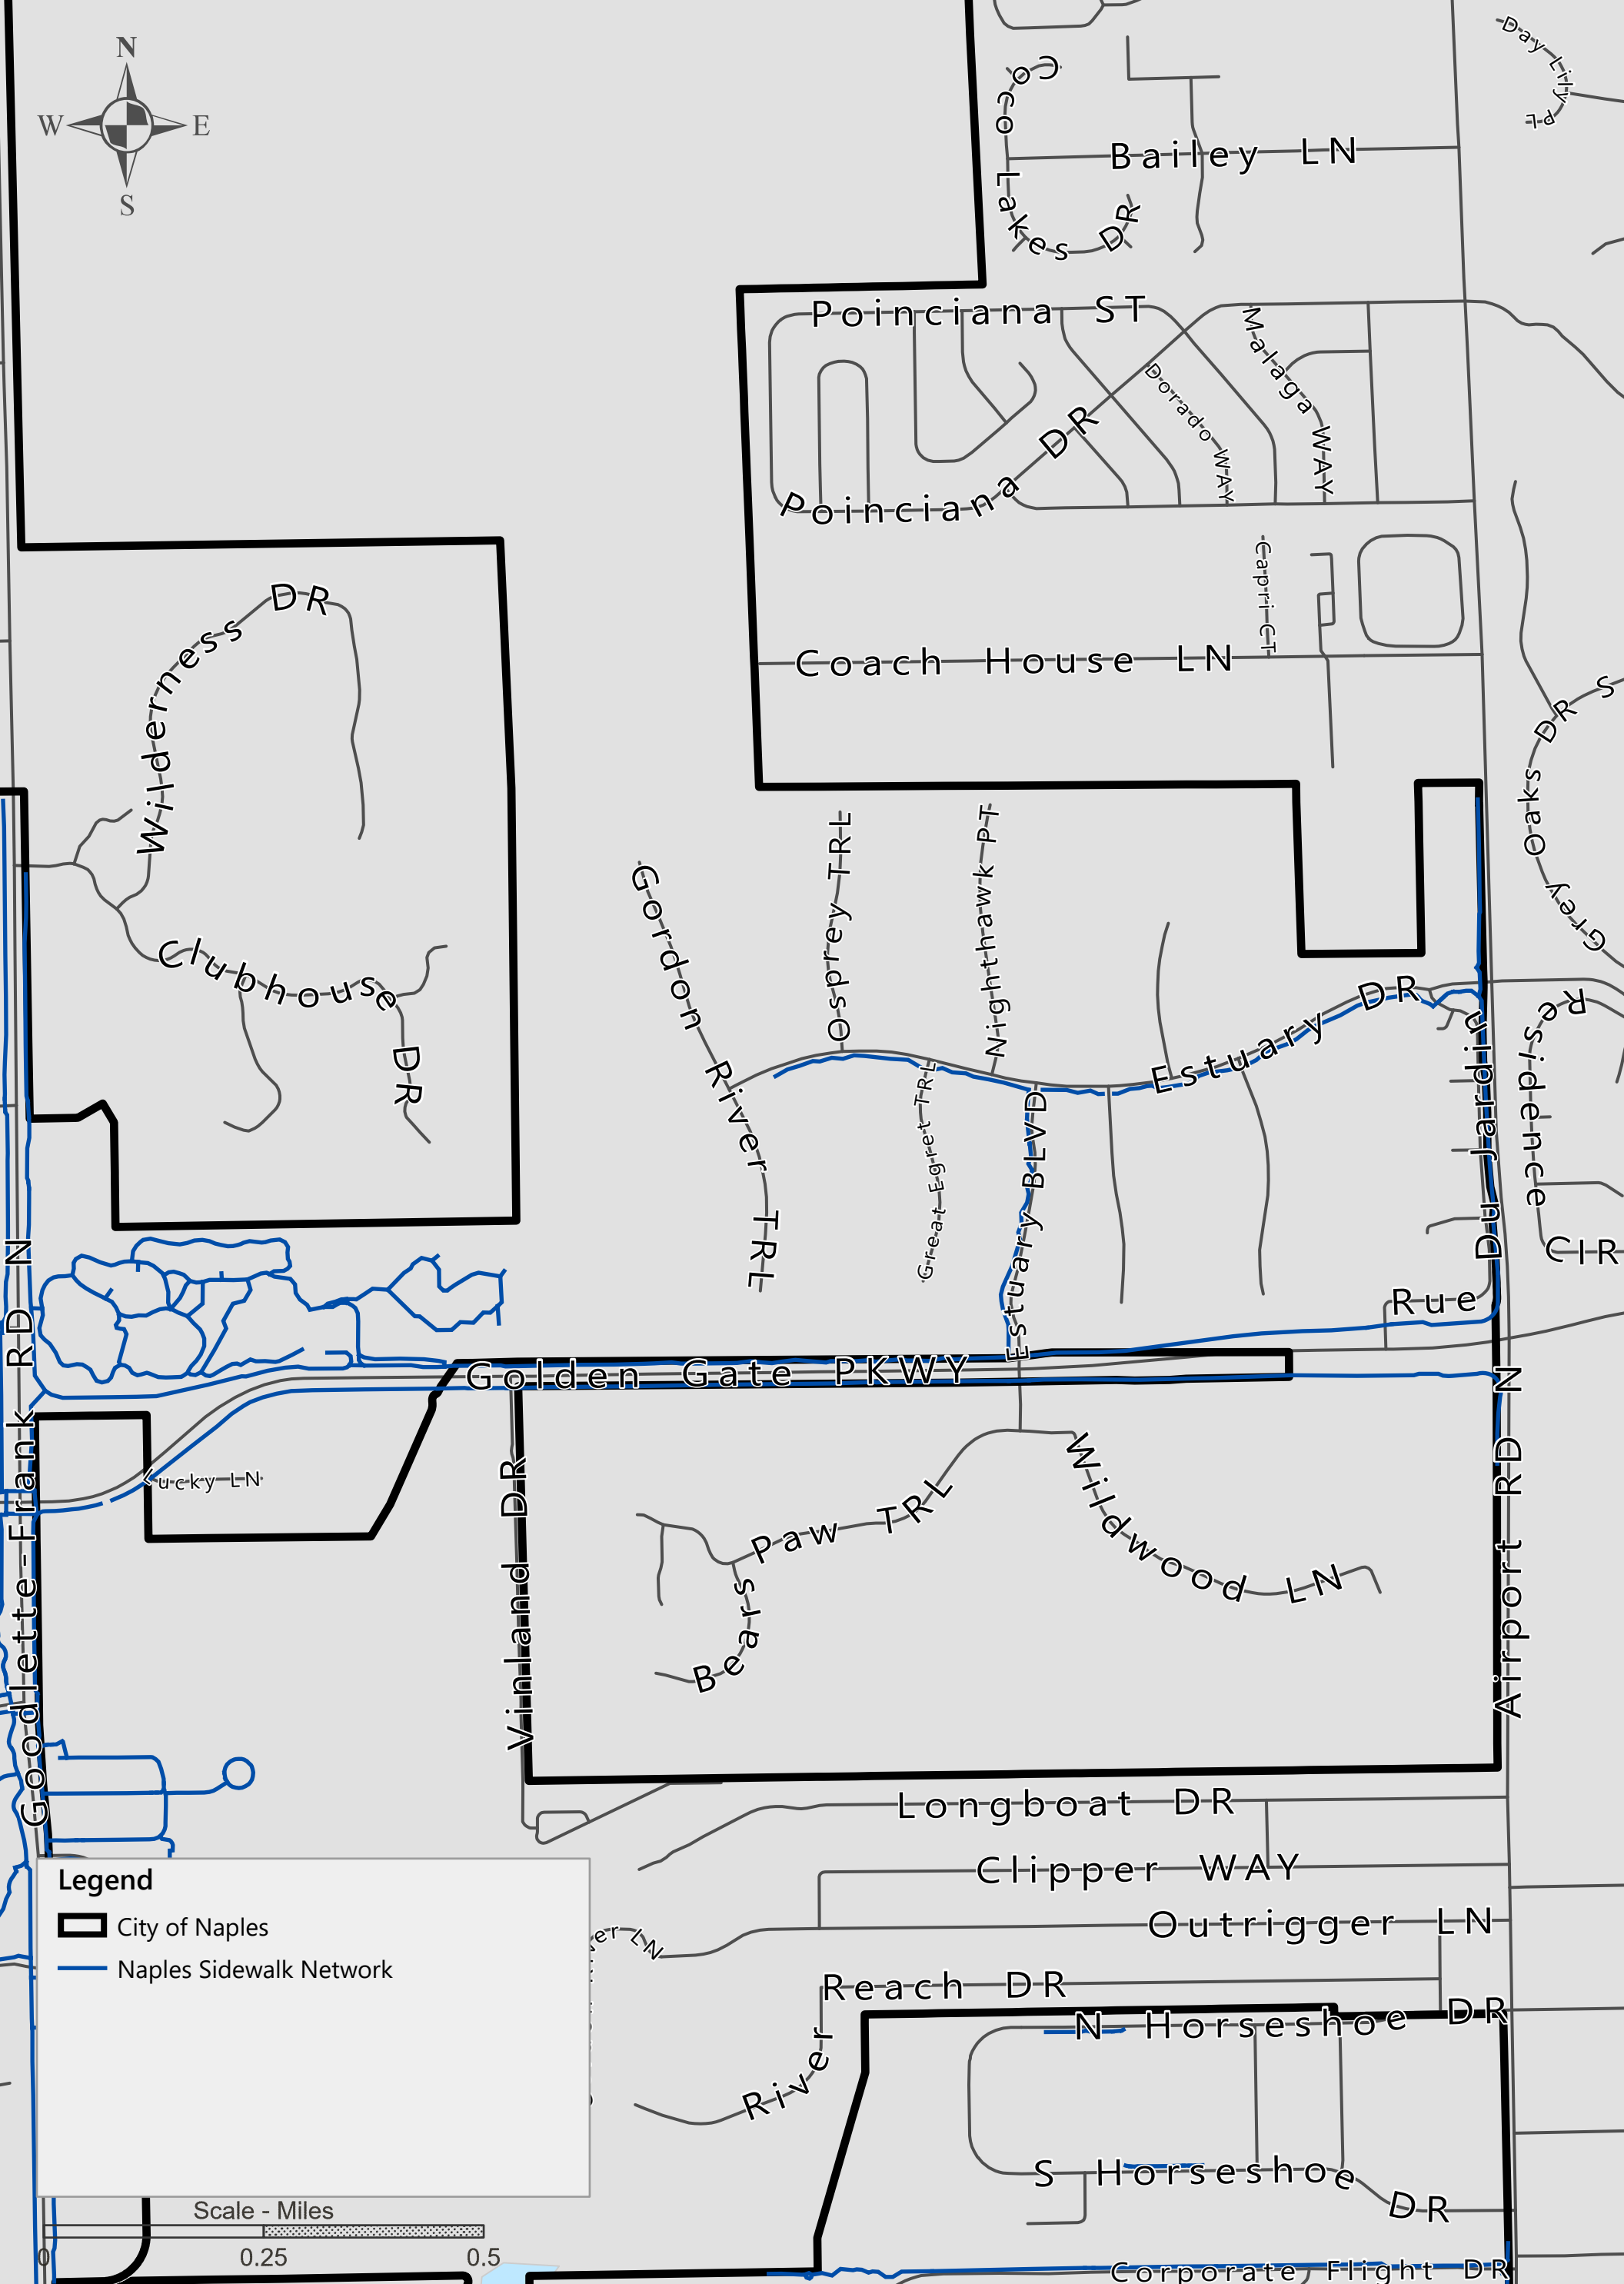

Existing Sidewalk Network

Pedestrian & Bicycle Master Plan

City of Naples

Extent: Aqualine Shores

Existing Sidewalk Network

Pedestrian & Bicycle Master Plan

City of Naples

Extent: Bears Paw

Existing Sidewalk Network

Pedestrian & Bicycle Master Plan

City of Naples

Extent: City Limits

Legend

- City of Naples
- Naples Sidewalk Network

Existing Sidewalk Network

Pedestrian & Bicycle Master Plan

City of Naples

Extent: Coquina Sands

Existing Sidewalk Network
 Pedestrian & Bicycle Master Plan
 City of Naples

Extent: Downtown

Existing Sidewalk Network

Pedestrian & Bicycle Master Plan

City of Naples

Extent: Moorings and Harbour Dr Gulf Shore

Existing Sidewalk Network

Pedestrian & Bicycle Master Plan

City of Naples

Extent: Old Naples

Existing Sidewalk Network

Pedestrian & Bicycle Master Plan

City of Naples

Extent: Oyster Bay