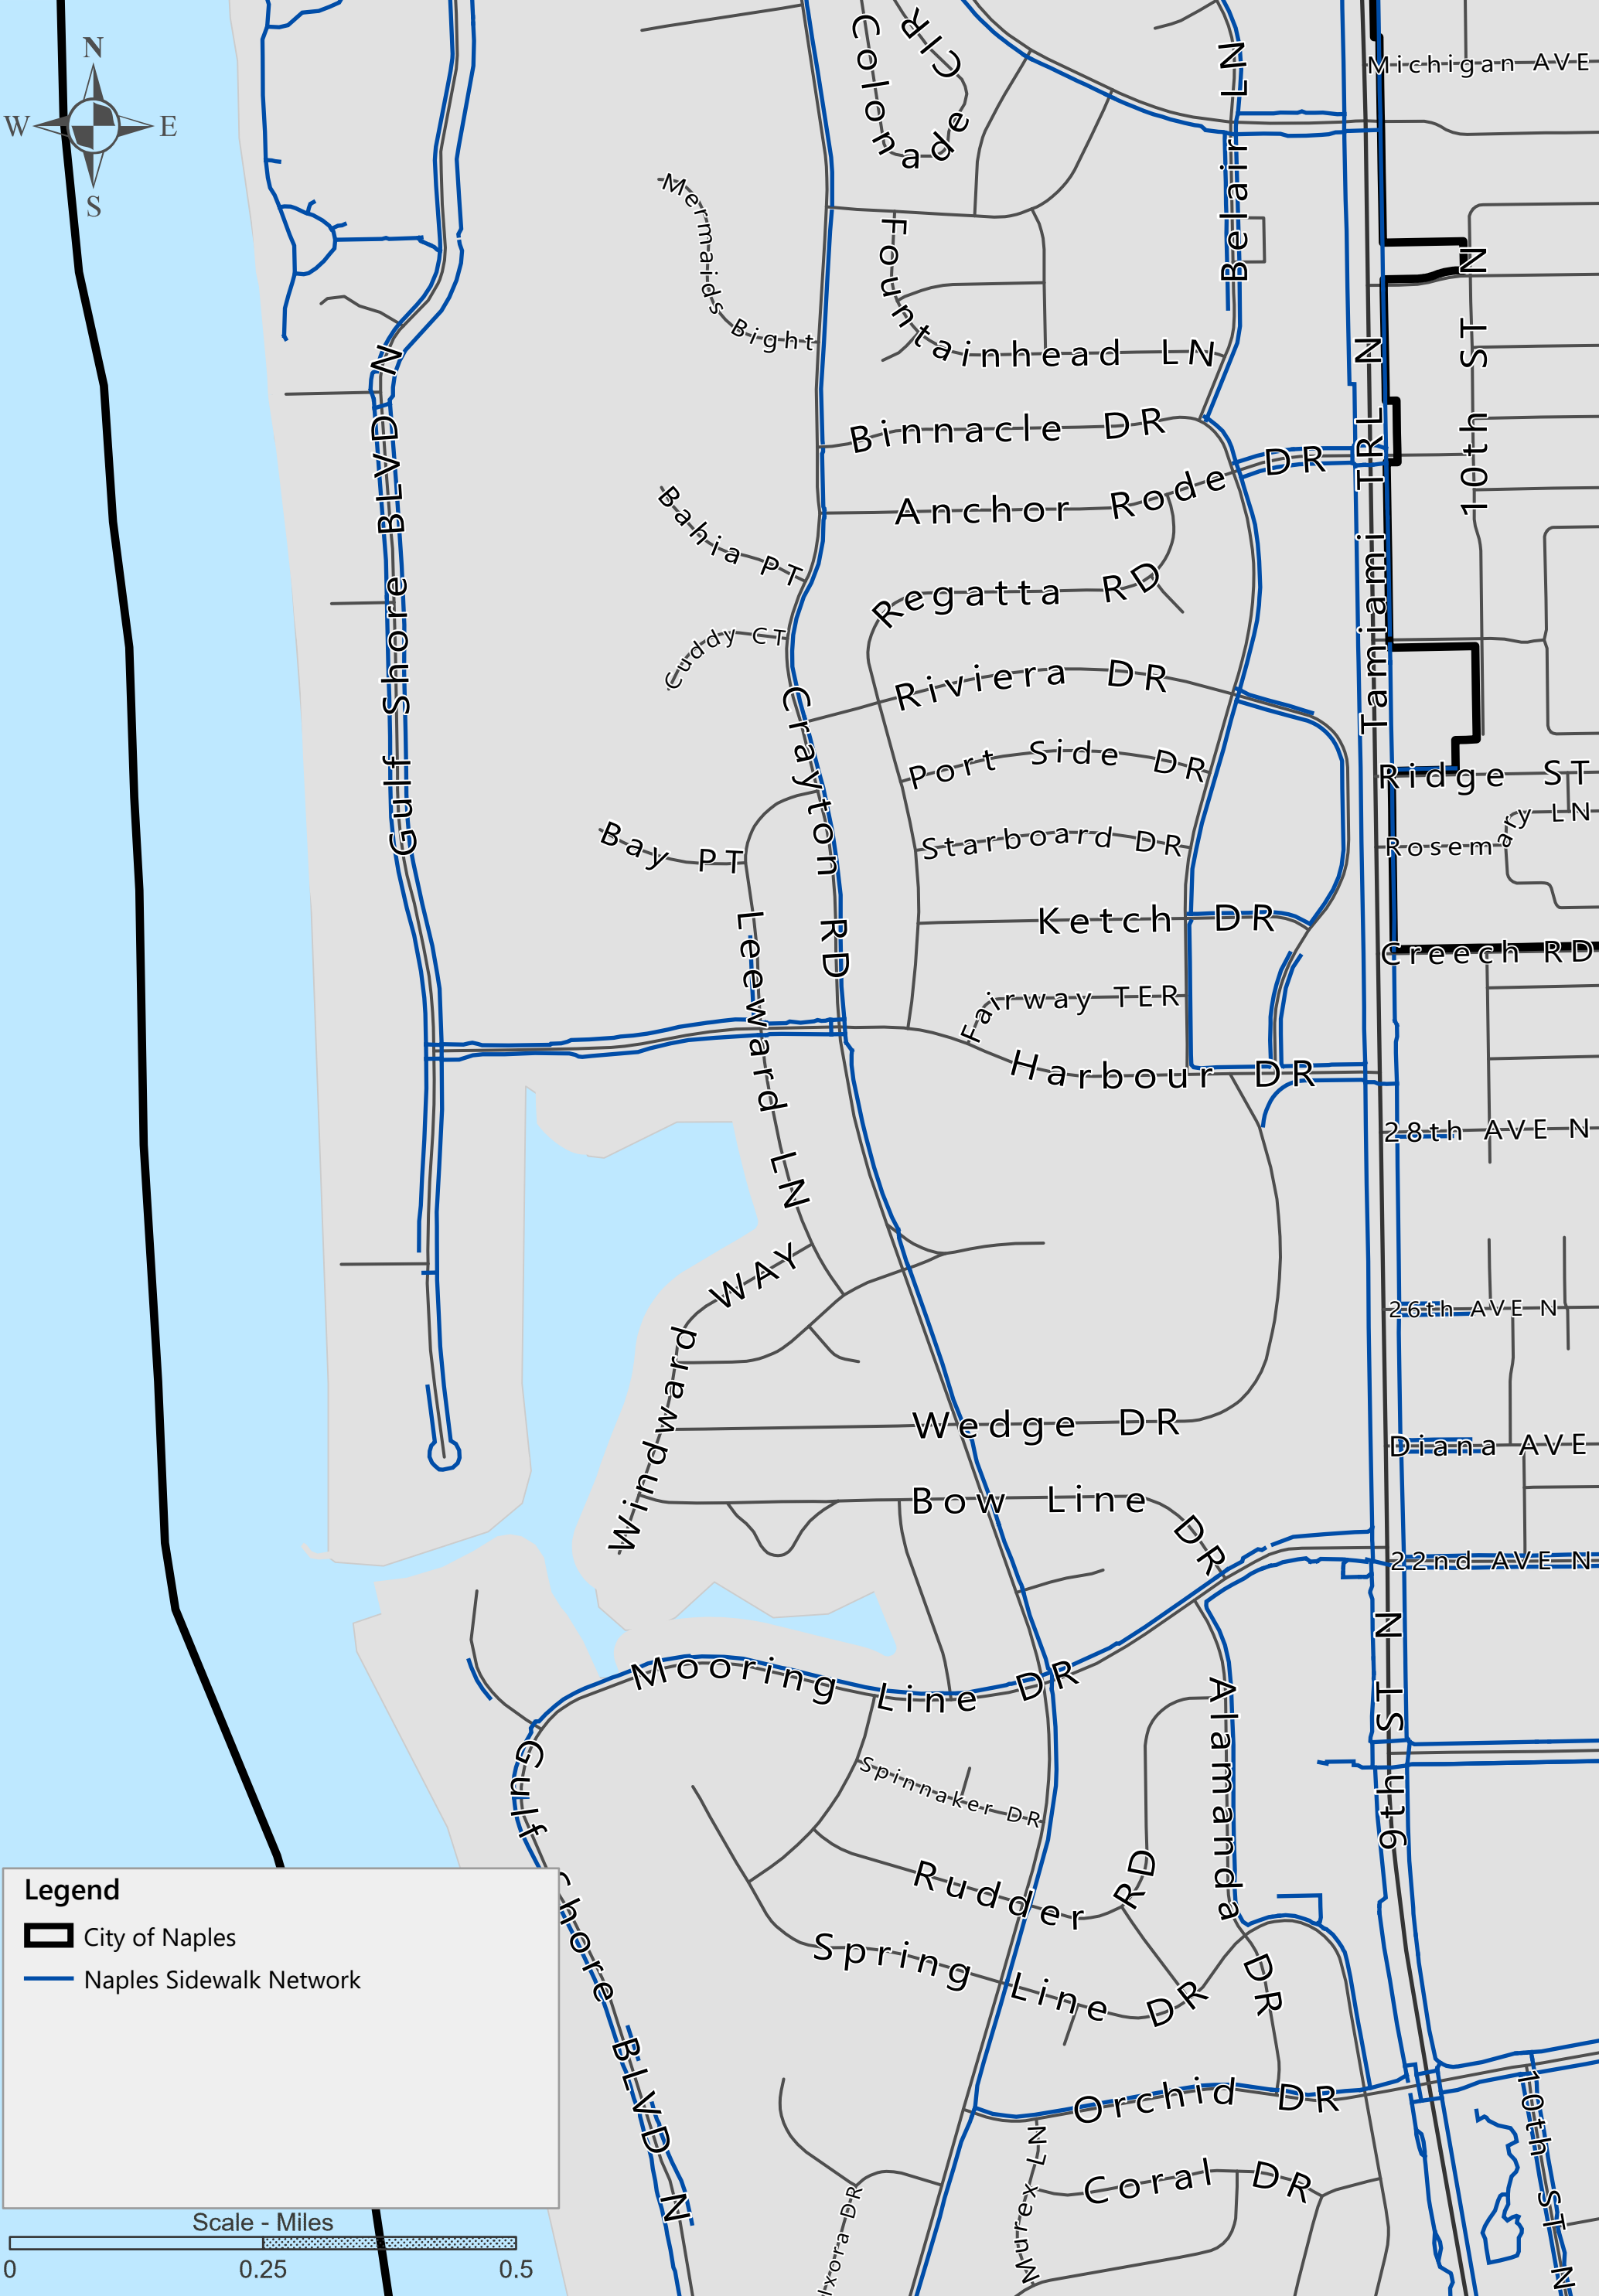

Existing Sidewalk Network

Pedestrian & Bicycle Master Plan

City of Naples

Extent: Aqualine Shores

Existing Sidewalk Network

Pedestrian & Bicycle Master Plan

City of Naples

Extent: Bears Paw

Existing Sidewalk Network

Pedestrian & Bicycle Master Plan

City of Naples

Extent: City Limits

Legend

- City of Naples
- Naples Sidewalk Network

Existing Sidewalk Network

Pedestrian & Bicycle Master Plan

City of Naples

Extent: Coquina Sands

Existing Sidewalk Network
 Pedestrian & Bicycle Master Plan
 City of Naples

Extent: Downtown

Existing Sidewalk Network

Pedestrian & Bicycle Master Plan

City of Naples

Extent: Moorings and Harbour Dr Gulf Shore

Existing Sidewalk Network

Pedestrian & Bicycle Master Plan

City of Naples

Extent: Old Naples

Existing Sidewalk Network

Pedestrian & Bicycle Master Plan

City of Naples

Extent: Oyster Bay