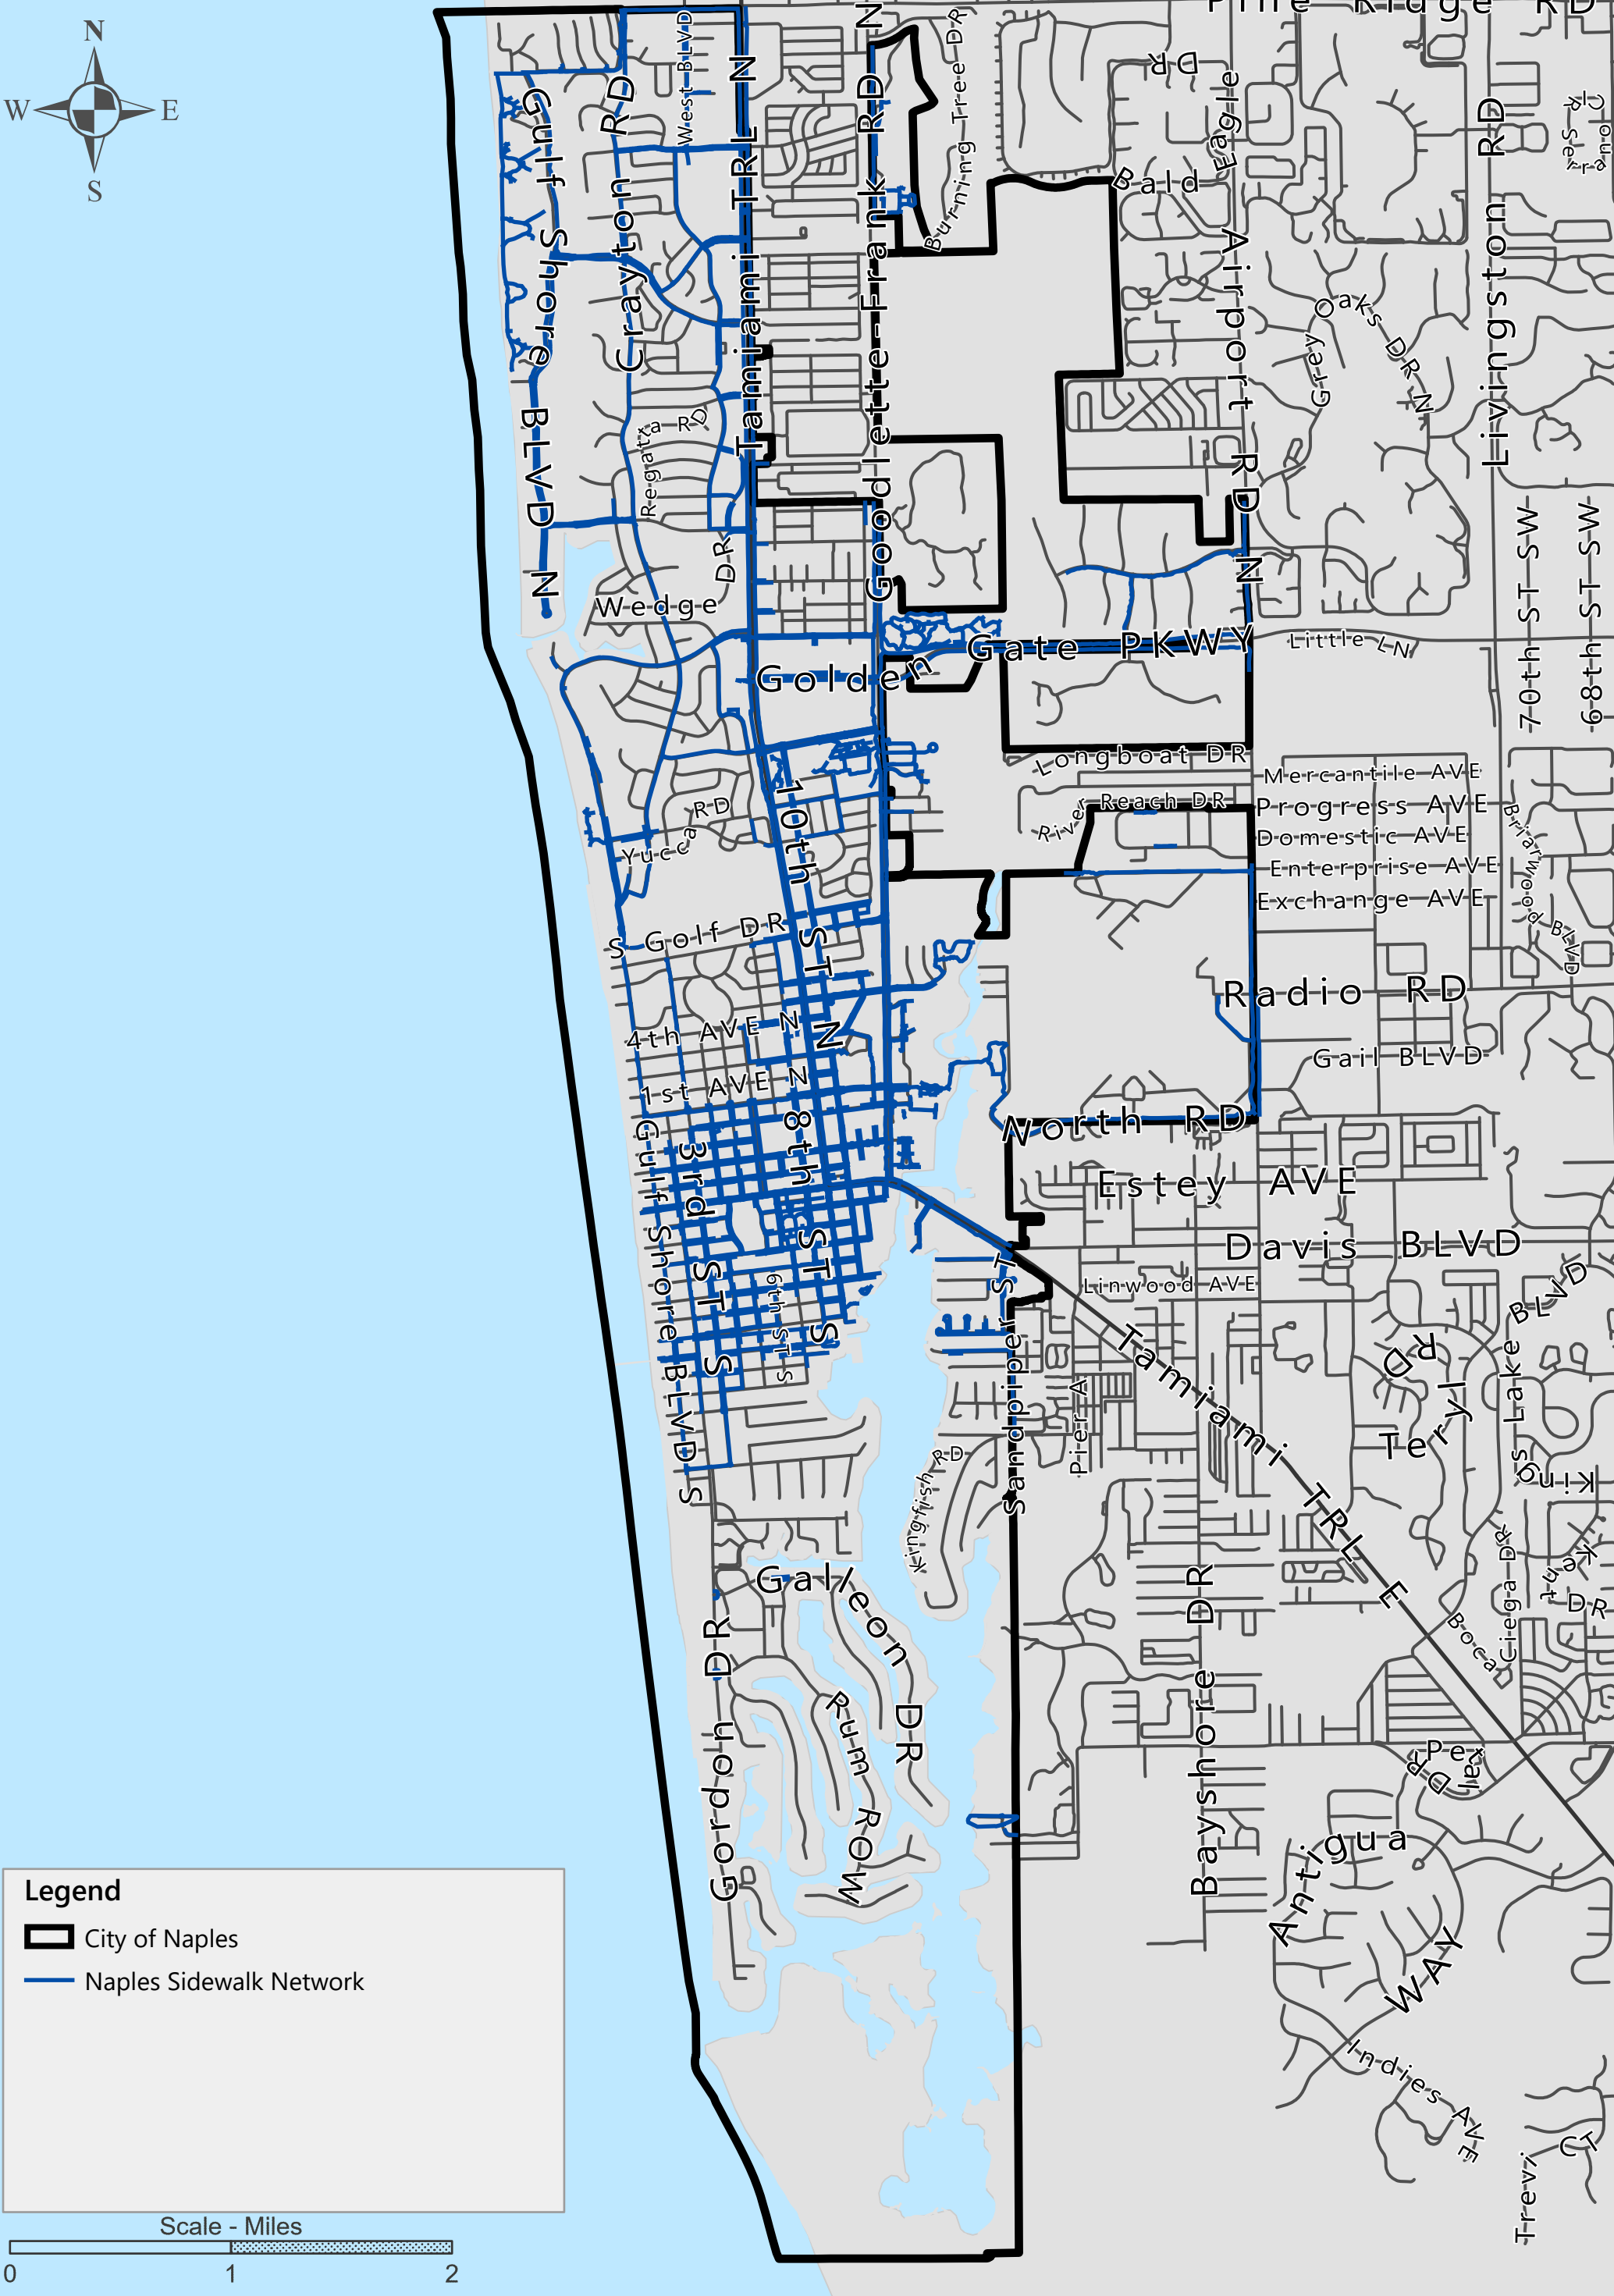

Existing Sidewalk Network

Pedestrian & Bicycle Master Plan

City of Naples

Extent: Aqualine Shores

Existing Sidewalk Network

Pedestrian & Bicycle Master Plan

City of Naples

Extent: Bears Paw

Existing Sidewalk Network

Pedestrian & Bicycle Master Plan

City of Naples

Extent: City Limits

Legend

- City of Naples
- Naples Sidewalk Network

Existing Sidewalk Network

Pedestrian & Bicycle Master Plan

City of Naples

Extent: Coquina Sands

Existing Sidewalk Network
 Pedestrian & Bicycle Master Plan
 City of Naples

Extent: Downtown

Existing Sidewalk Network

Pedestrian & Bicycle Master Plan

City of Naples

Extent: Moorings and Harbour Dr Gulf Shore

Existing Sidewalk Network

Pedestrian & Bicycle Master Plan

City of Naples

Extent: Old Naples

Existing Sidewalk Network

Pedestrian & Bicycle Master Plan

City of Naples

Extent: Oyster Bay