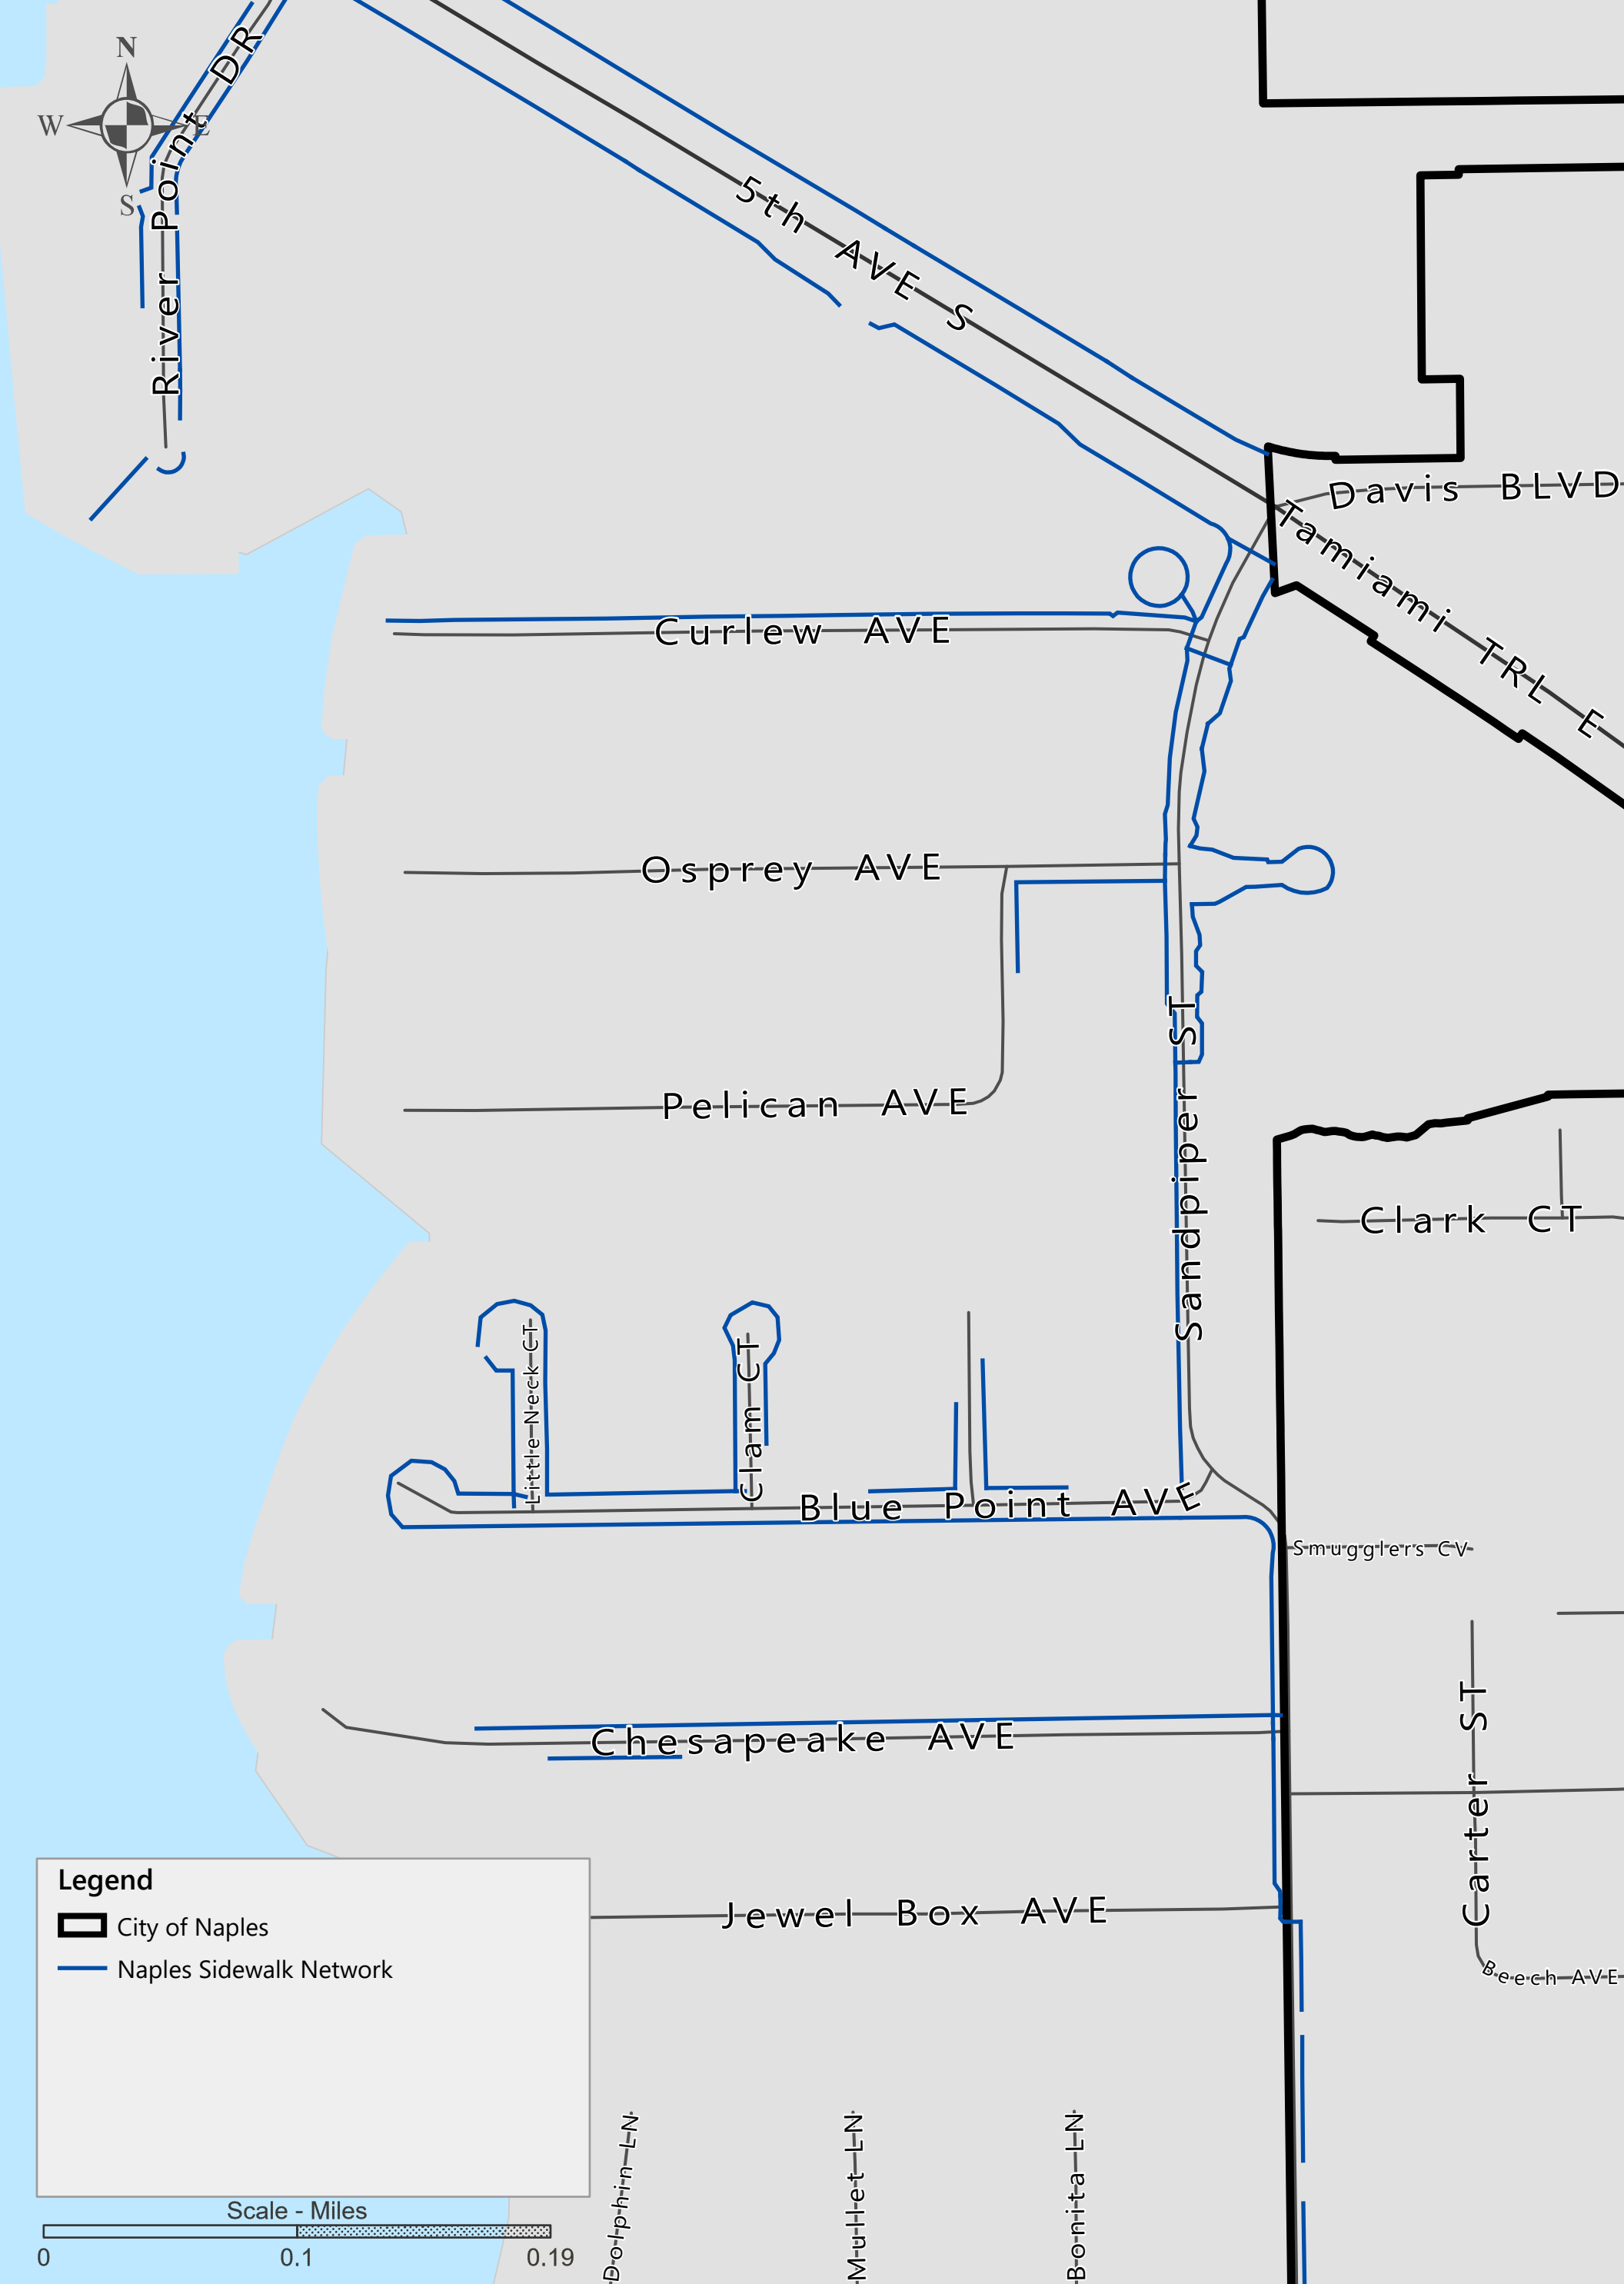

Existing Sidewalk Network

Pedestrian & Bicycle Master Plan

City of Naples

Extent: Aqualine Shores

Existing Sidewalk Network

Pedestrian & Bicycle Master Plan

City of Naples

Extent: Bears Paw

City of Naples

Extent: Coquina Sands

Existing Sidewalk Network
 Pedestrian & Bicycle Master Plan
 City of Naples

Extent: Downtown

Existing Sidewalk Network

Pedestrian & Bicycle Master Plan

City of Naples

Extent: Moorings and Harbour Dr Gulf Shore

Existing Sidewalk Network

Pedestrian & Bicycle Master Plan

City of Naples

Extent: Old Naples

Existing Sidewalk Network

Pedestrian & Bicycle Master Plan

City of Naples

Extent: Oyster Bay

Legend

- City of Naples
- Naples Sidewalk Network

Existing Sidewalk Network

Pedestrian & Bicycle Master Plan

City of Naples

Extent: Parkshore, Seagate, and Park West

Existing Sidewalk Network

Pedestrian & Bicycle Master Plan