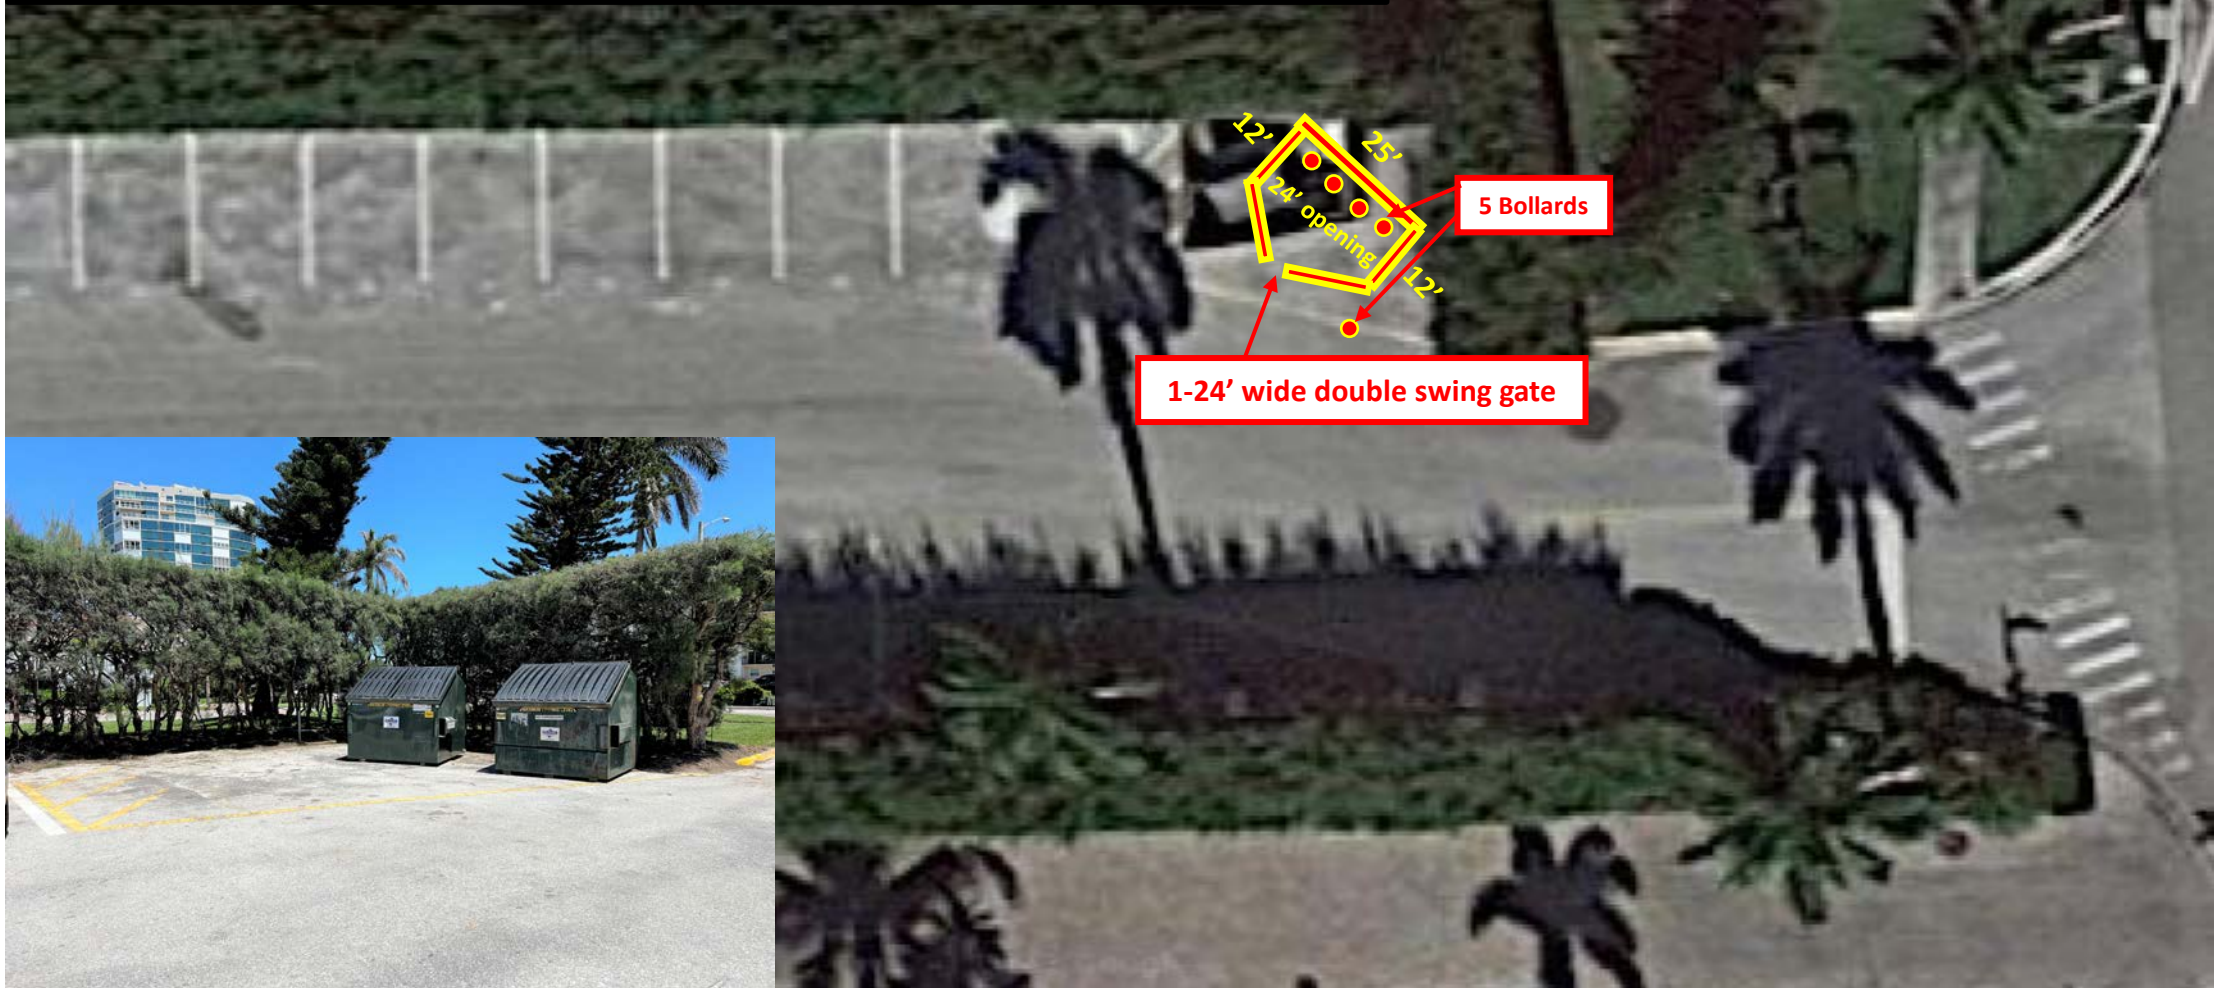

*Horizon Way: 3483 Gulf Shore Blvd. North*

*Furnish and install 74' of 6' tongue & groove tan vinyl privacy fence including (1) 24' wide double swing gates and (5) 6" bollards painted yellow. (See attached specs.) Gate frames will be 2" x .125 aluminum with vinyl panels bolted to frames. Gate frames will remain silver. Gate posts will be 6" x .250 wall and powder coated. NOTE: Match post color to fence color as closely as possible.*

*Lowdermilk Park: 1301 Gulf Shore Blvd. North.*

*Removal and dispose of existing double dumpster enclosure. Furnish and install 74' of 6' tongue & groove tan vinyl privacy fence including 2-12' wide double swing gates and (5) 6" bollards painted yellow. (See attached specs). Gate frames will be 2" x .125 aluminum with vinyl panels bolted to frames. Gate frames will remain silver. Gate posts will be 6" x .250 wall and powder coated. NOTE: Match post color to fence color as closely as possible.*