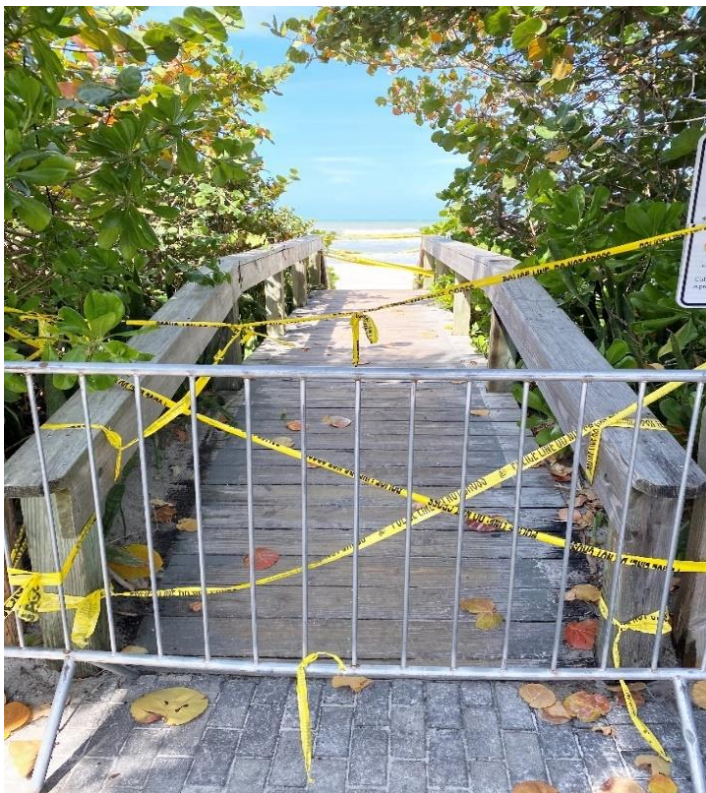

20-041 - Attachment A - Pictures of Beach Ends

11th Ave South Beach End

20-041 - Attachment A - Pictures of Beach Ends

Central Ave Beach End

20-041 - Attachment A - Pictures of Beach Ends

10th Ave South Beach End

20-041 - Attachment A - Pictures of Beach Ends

10th Ave South Beach End

Red line is the approximate location of new elevation

20-041 - Attachment A - Pictures of Beach Ends

6th Ave South Beach end

20-041 - Attachment A - Pictures of Beach Ends

14th Ave Beach End

20-041 - Attachment A - Pictures of Beach Ends

13th Ave Beach End

20-041 - Attachment A - Pictures of Beach Ends