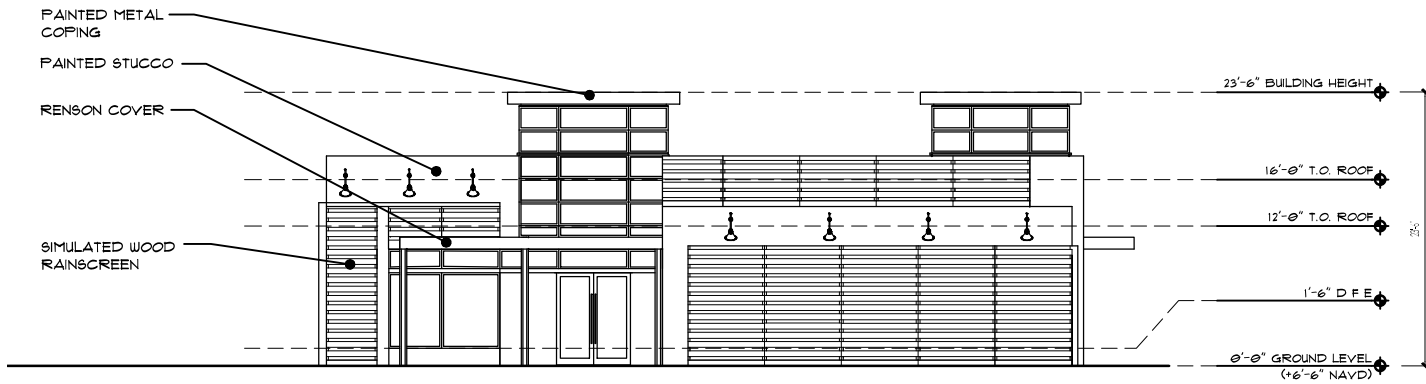

NORTH ELEVATION
SCALE: 3/32" = 1'-0"