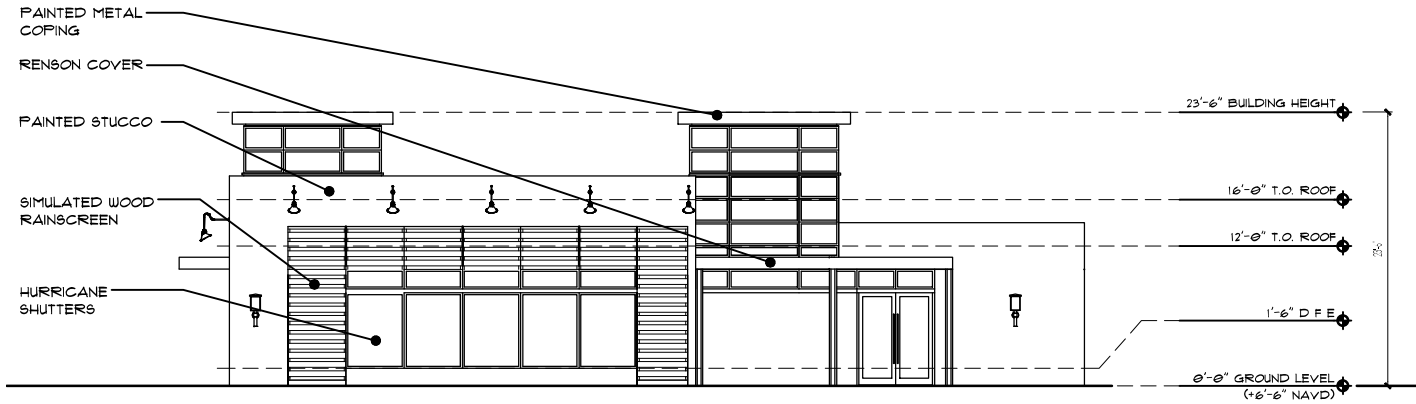

EAST ELEVATION
SCALE: 3/32" = 1'-0"