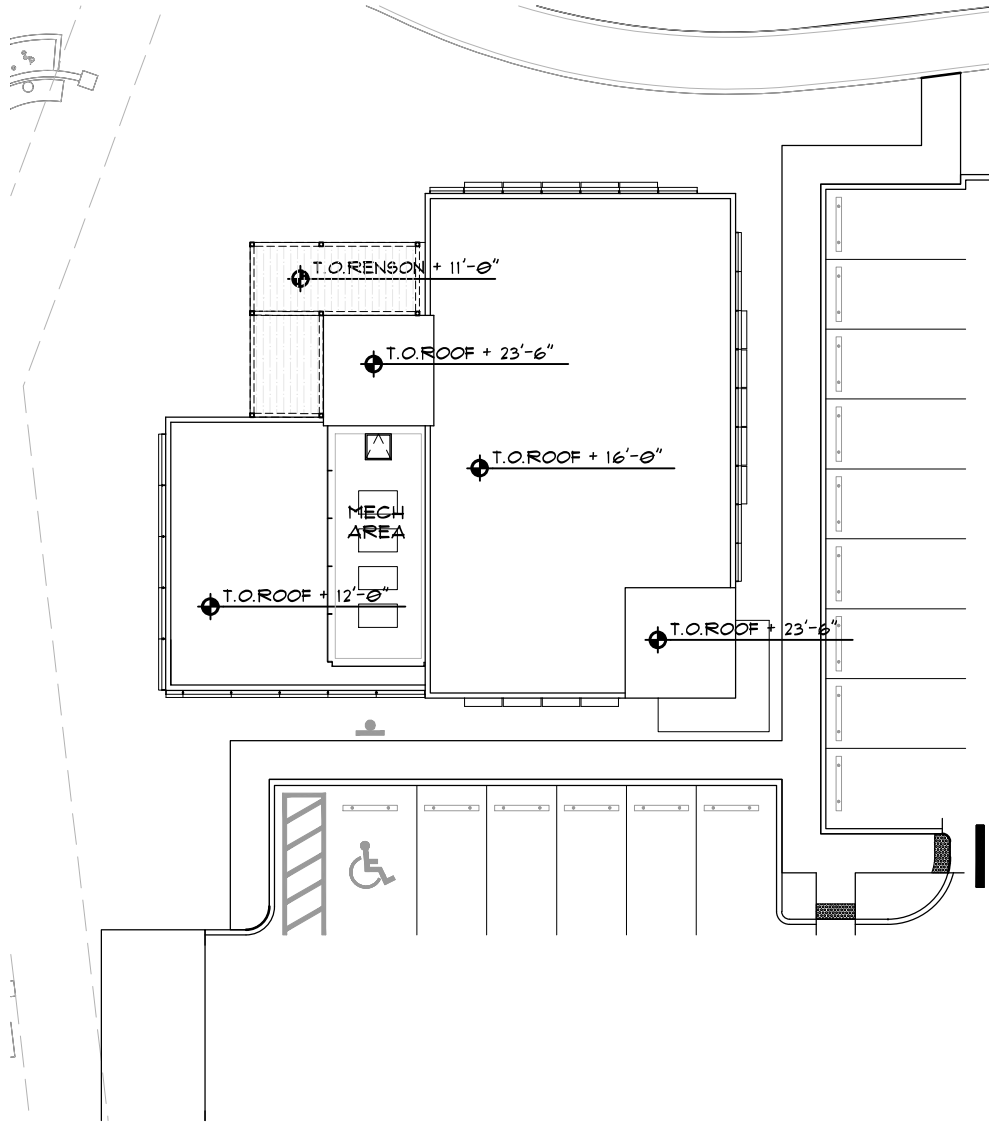

ROOF PLAN
SCALE: 1/16" = 1'-0"