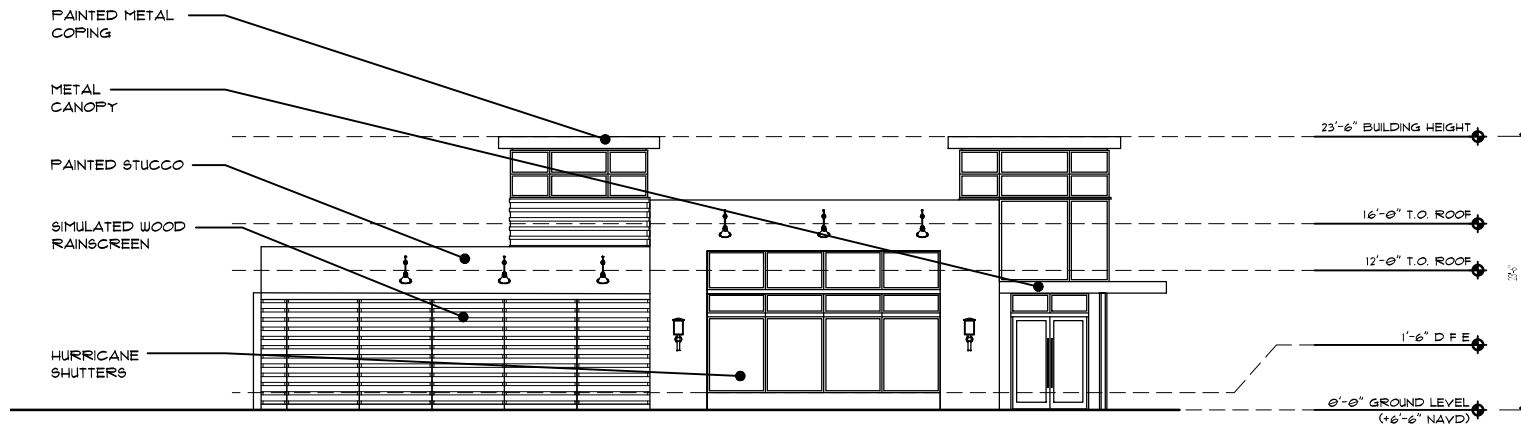

WEST ELEVATION
SCALE: 3/32" = 1'-0"

Naples Square South Building C
Naples, Florida

MHK ARCHITECTURE & PLANNING

SK3
NOVEMBER 3, 2021

M:\KSW\10\1000\17086\10_NAPLES_SQUARE_COMMERCIAL_BLD_C\WHEELCOVERARCHITECTURE\DRAWINGS\SCHEMATIC\2021-11-03_MHK\NAPLESSQUARESOUTH.BUILDING-C-FRB-APPLICATIO.DWG