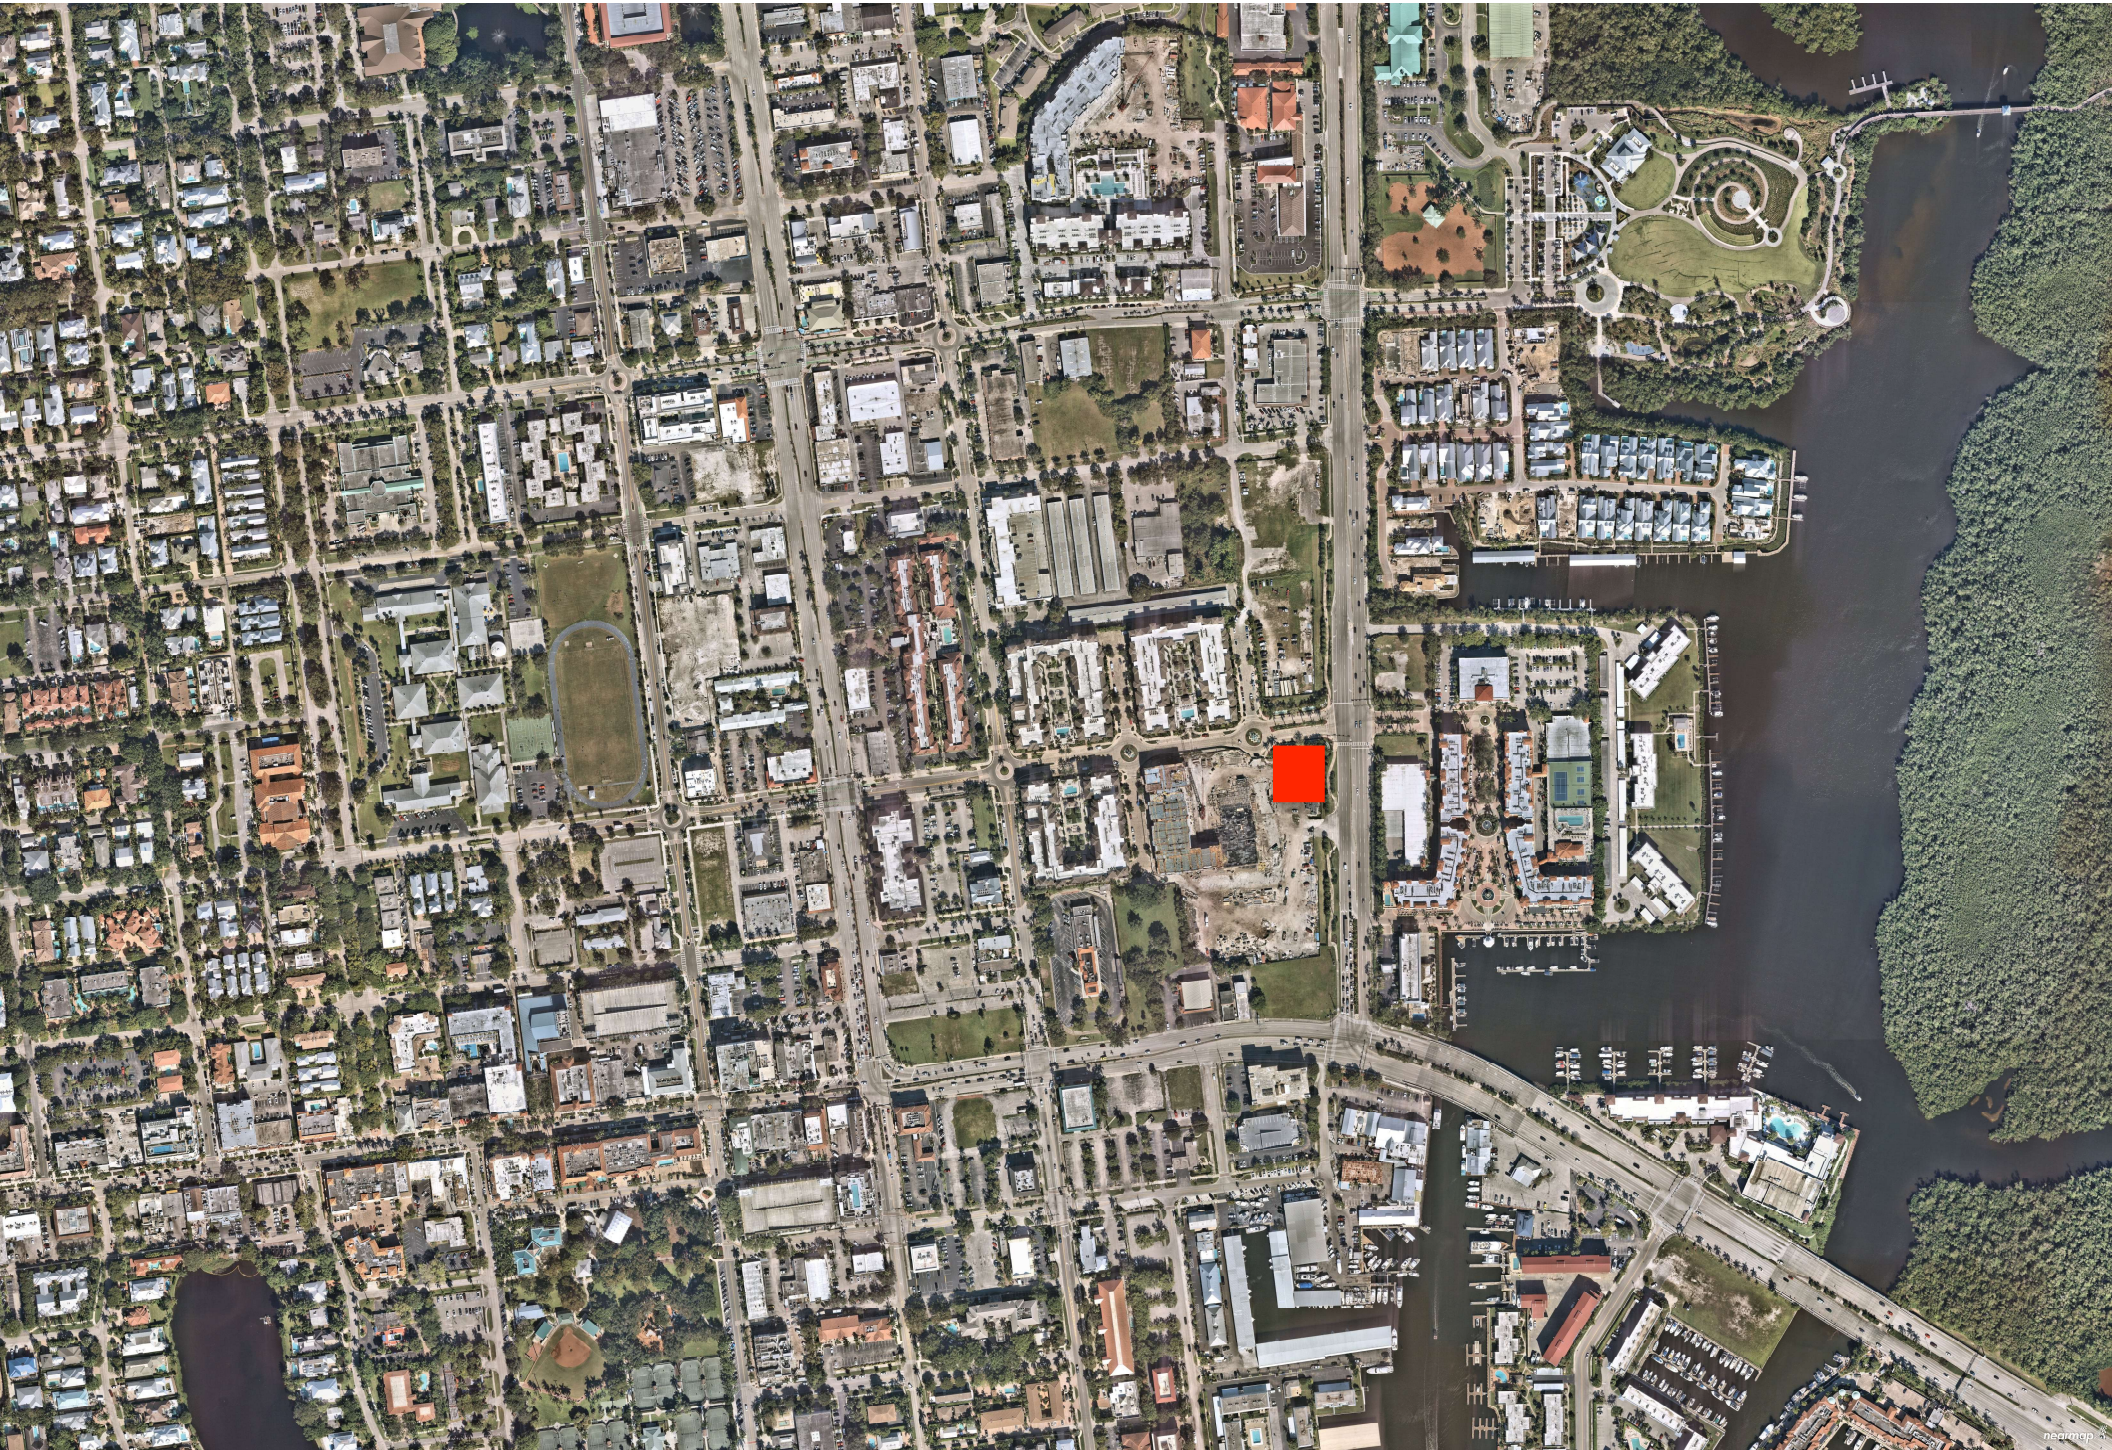

**MHK**

ARCHITECTURE  
& PLANNING

\\MKH\p\010302\7282\NCS\_MPLES\_SQUARE\_COMMERCIAL\_BLD\_C\WHEELCOX\ARCHITECTURE\DRAWINGS\SCHEMATIC\DESIGN\07-15-22\MKH\AP\LESSON\MRESOUTH\BLDG-C-FRB-APPLICATION.dwg

SITE PLAN  
SCALE: 1/16" = 1'-0"