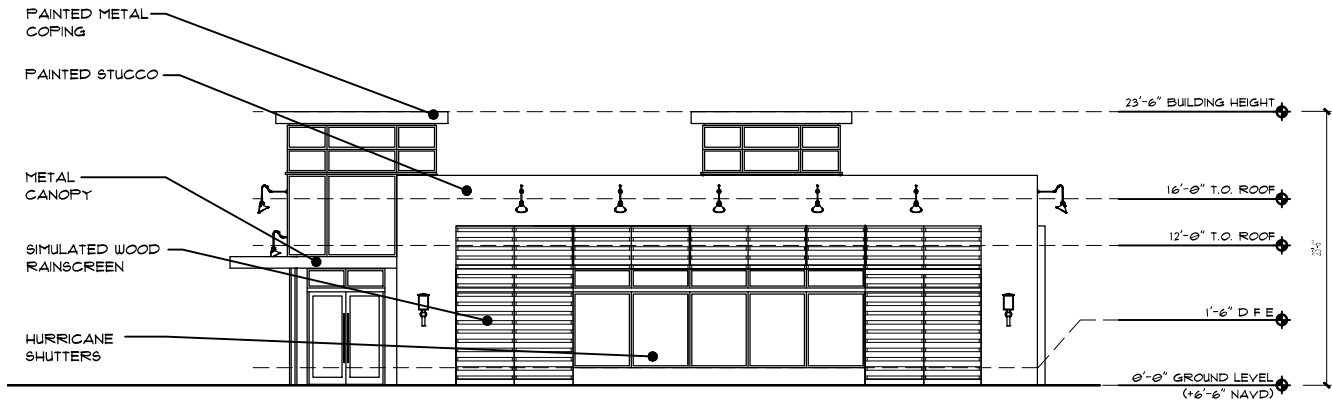

SOUTH ELEVATION
SCALE: 3/32" = 1'-0"

Naples Square South Building C
Naples, Florida

MHK ARCHITECTURE & PLANNING

SK4
NOVEMBER 3, 2021

M:\KSW\10\1000\27082\1\02_NAPLES_SQUARE_COMMERCIAL_BLD_C\WHEELCOVERARCHITECTURE\WMS\SCHEMATIC\REFLECTLESSHEMATCS2021-1\02_MHK\NAPLESSQUARESOUTHBLDG-C\FRB-APPLIC\TIDM.dwg