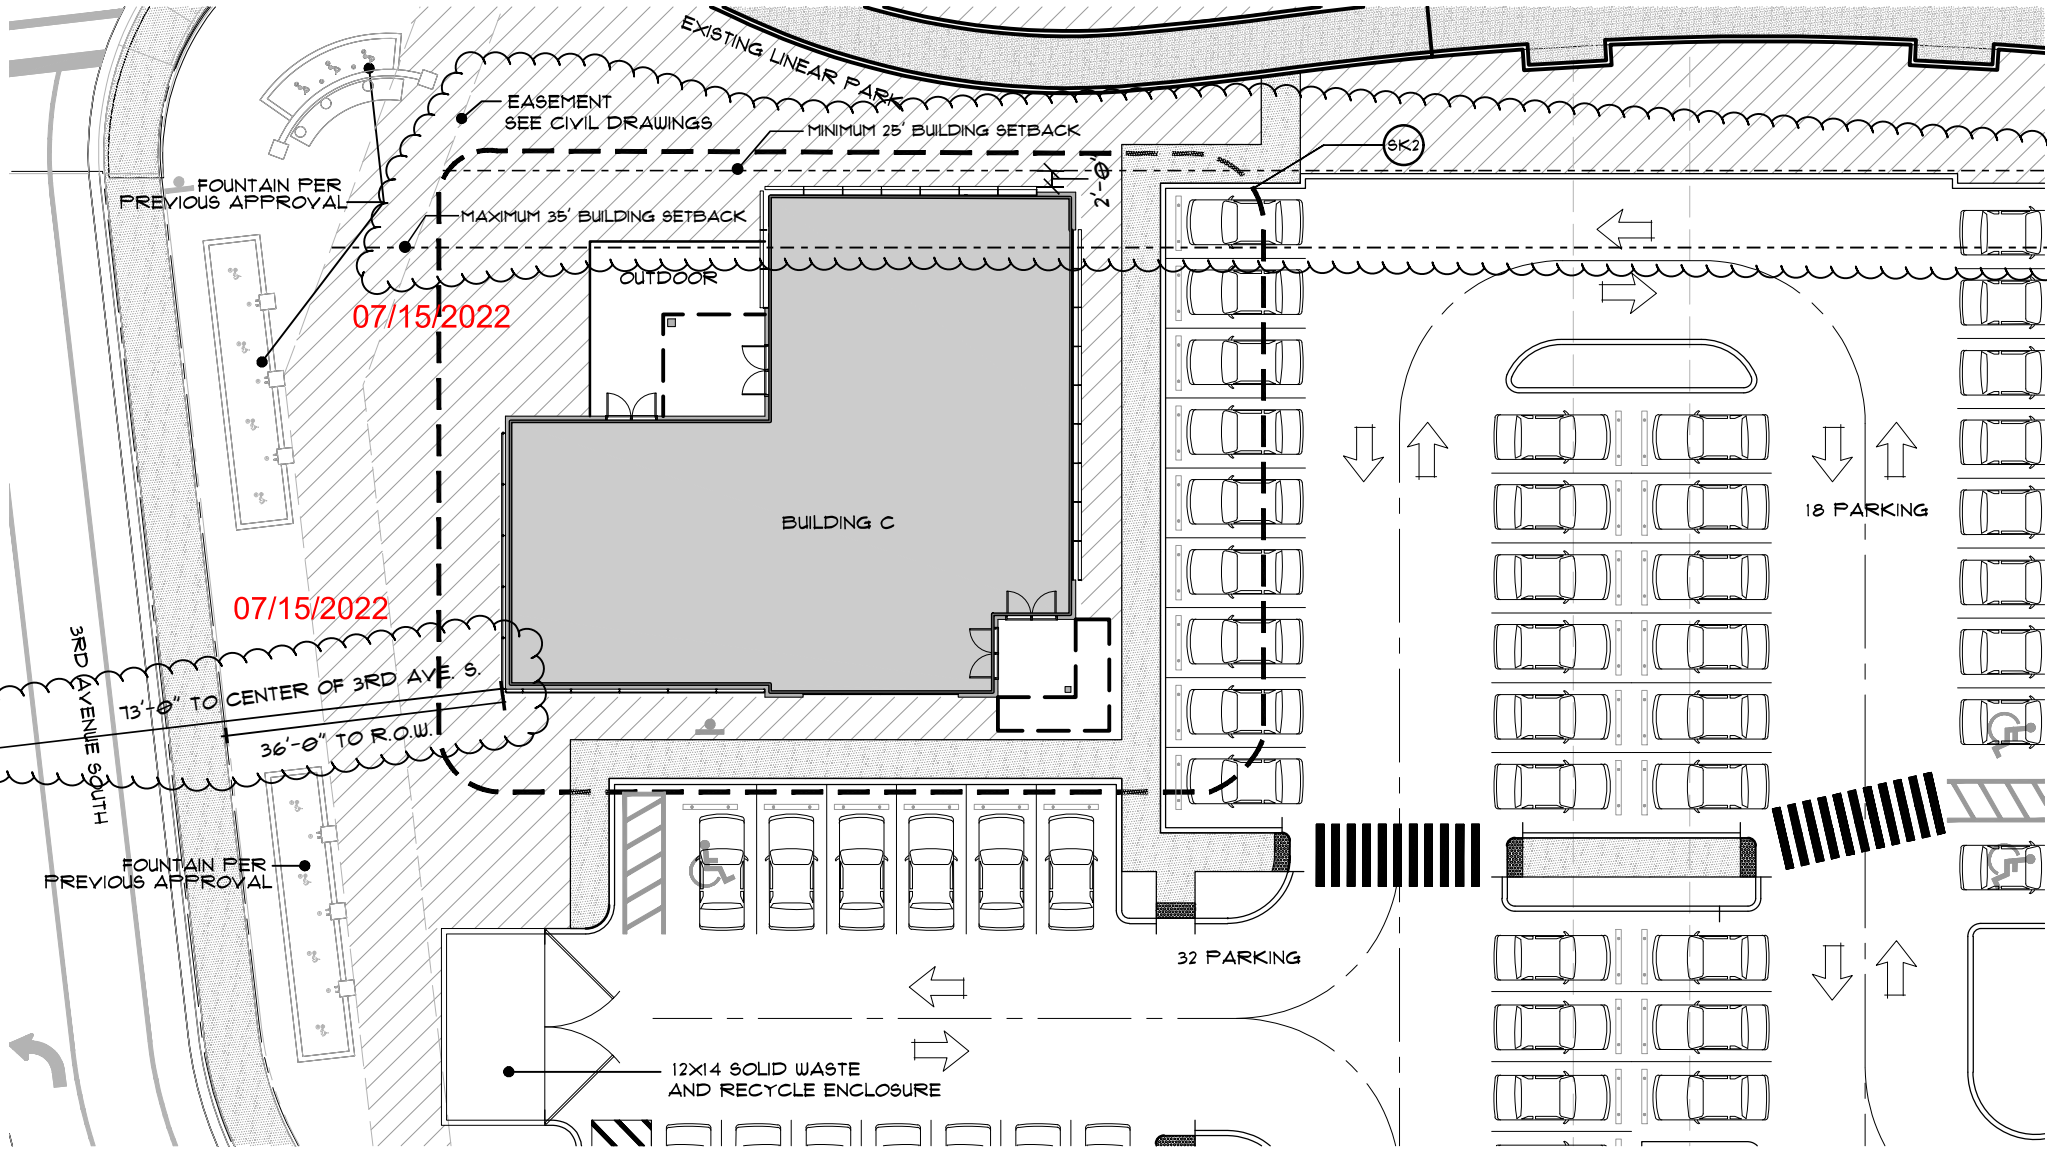

\\MKH\p\010302\7282\NCS_MPLES_SQUARE_COMMERCIAL_BLD_C\WHEELCOX\ARCHITECTURE\DRAWINGS\SCHEMATIC\DESIGN\07-15-22\MKH\AP\LESSON\MRESOUTH\BLDG-C-FRB-APPLICATION.dwg

SITE PLAN
SCALE: 1/16" = 1'-0"

Naples Square South Building C
Naples, Florida

MKH ARCHITECTURE & PLANNING

SKI
NOVEMBER 3, 2021