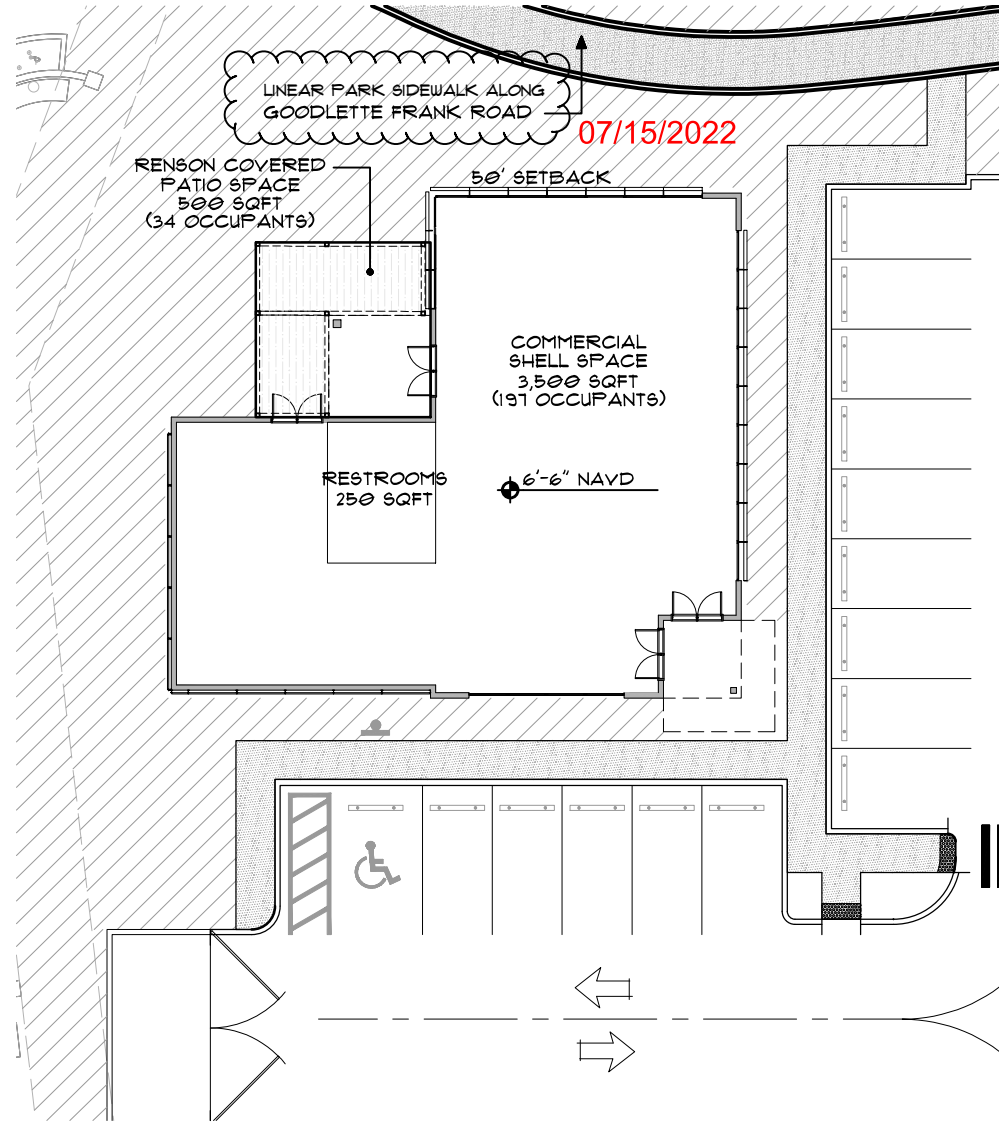

FLOOR PLAN
SCALE: 1/16" = 1'-0"

Naples Square South Building C
Naples, Florida

MHK ARCHITECTURE & PLANNING

SK2
NOVEMBER 3, 2021